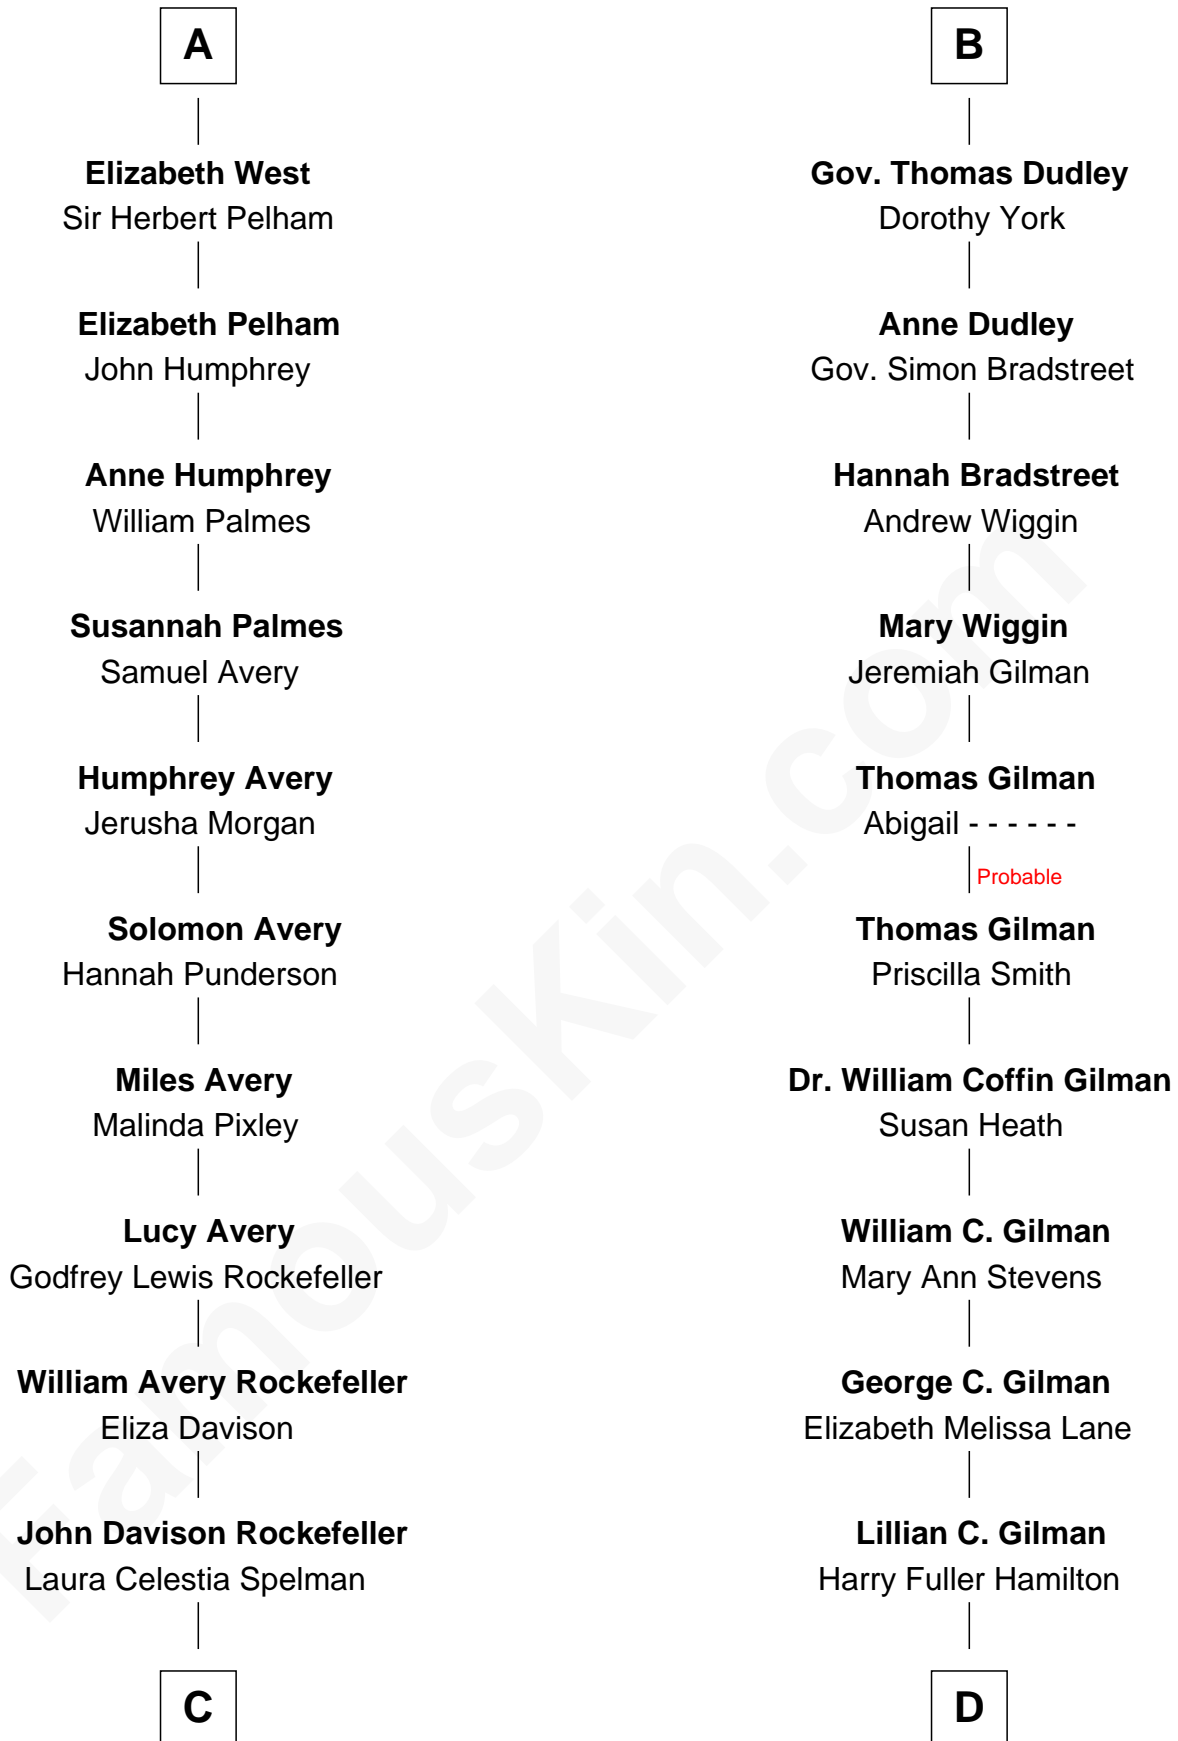

FamousKin.com Relationship Chart of

Nelson Rockefeller
41st U.S. Vice-President

18th cousin of

George Hamilton
TV and Movie Actor

Sir Thomas de Holand
Alice Fitzalan

Margaret de Holand

Sir John Beaufort

Edmund Beaufort

Eleanor Beauchamp

Eleanor Beaufort

Sir Robert Spencer

Margaret Spencer

Sir Thomas Carey

Sir William Carey

Mary Boleyn

Catherine Carey

Joyce Tiptoft

Sir Edmund Sutton

Sir Edward Sutton

Cecily Willoughby

Sir John Sutton

Cecily Grey

Sir Henry Dudley

----- Ashton

Probable

Roger Dudley

Susanna Thorne

B

C

John Davison Rockefeller

Abby Greene Aldrich

Nelson Rockefeller