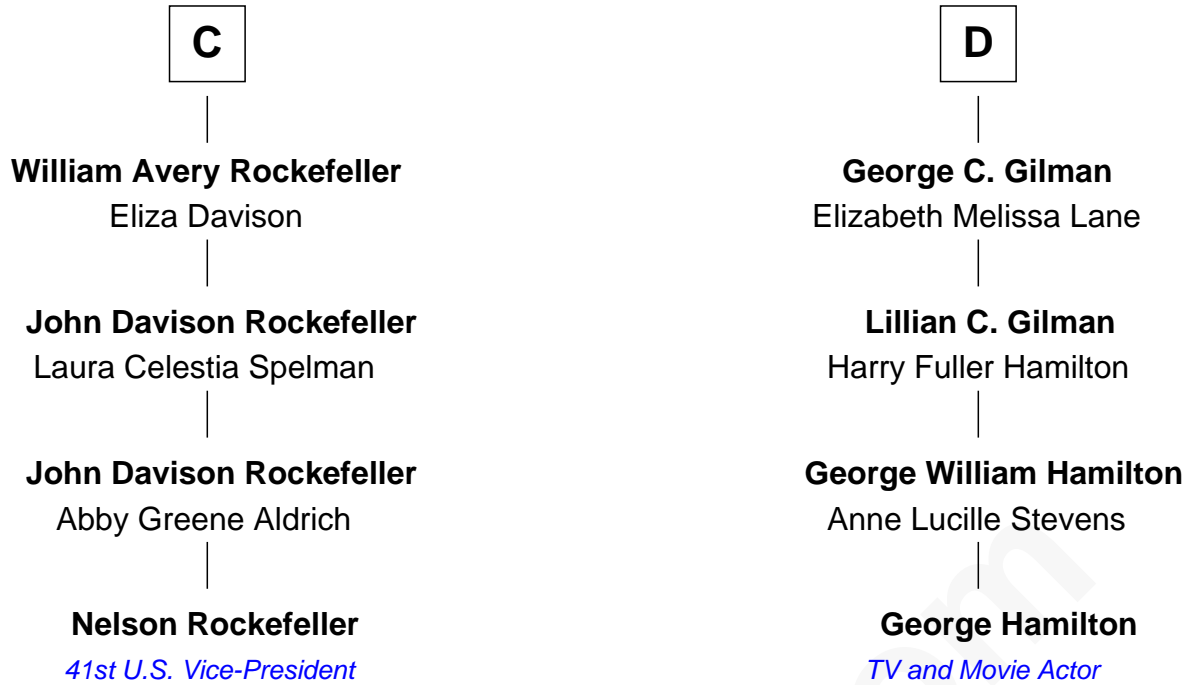

FamousKin.com Relationship Chart of

Nelson Rockefeller
41st U.S. Vice-President

20th cousin of

George Hamilton
TV and Movie Actor

Sir John Howard
Alice de Bois

Sir Robert Howard
Margaret de Scales

Sir John Howard
Alice Tendring

Sir Robert Howard
Margaret Mowbray

Sir John Howard
Katherine Moleyns

Sir Thomas Howard
Elizabeth Tilney

Elizabeth Howard
Thomas Boleyn

Mary Boleyn
Sir William Carey

A

Joan Howard
Sir Peter de Brewes

Beatrice Brewes
Sir Hugh Shirley

Sir Ralph Shirley
Joan Basset

Beatrice Shirley
John Brome

Isabel Brome
John Denton

Alice Denton
Nicholas Purefoy

Edward Purefoy
Anne Fettiplace

B

George Hamilton photo by [Angela George](#) [\(CC BY-SA 3.0\)](#)