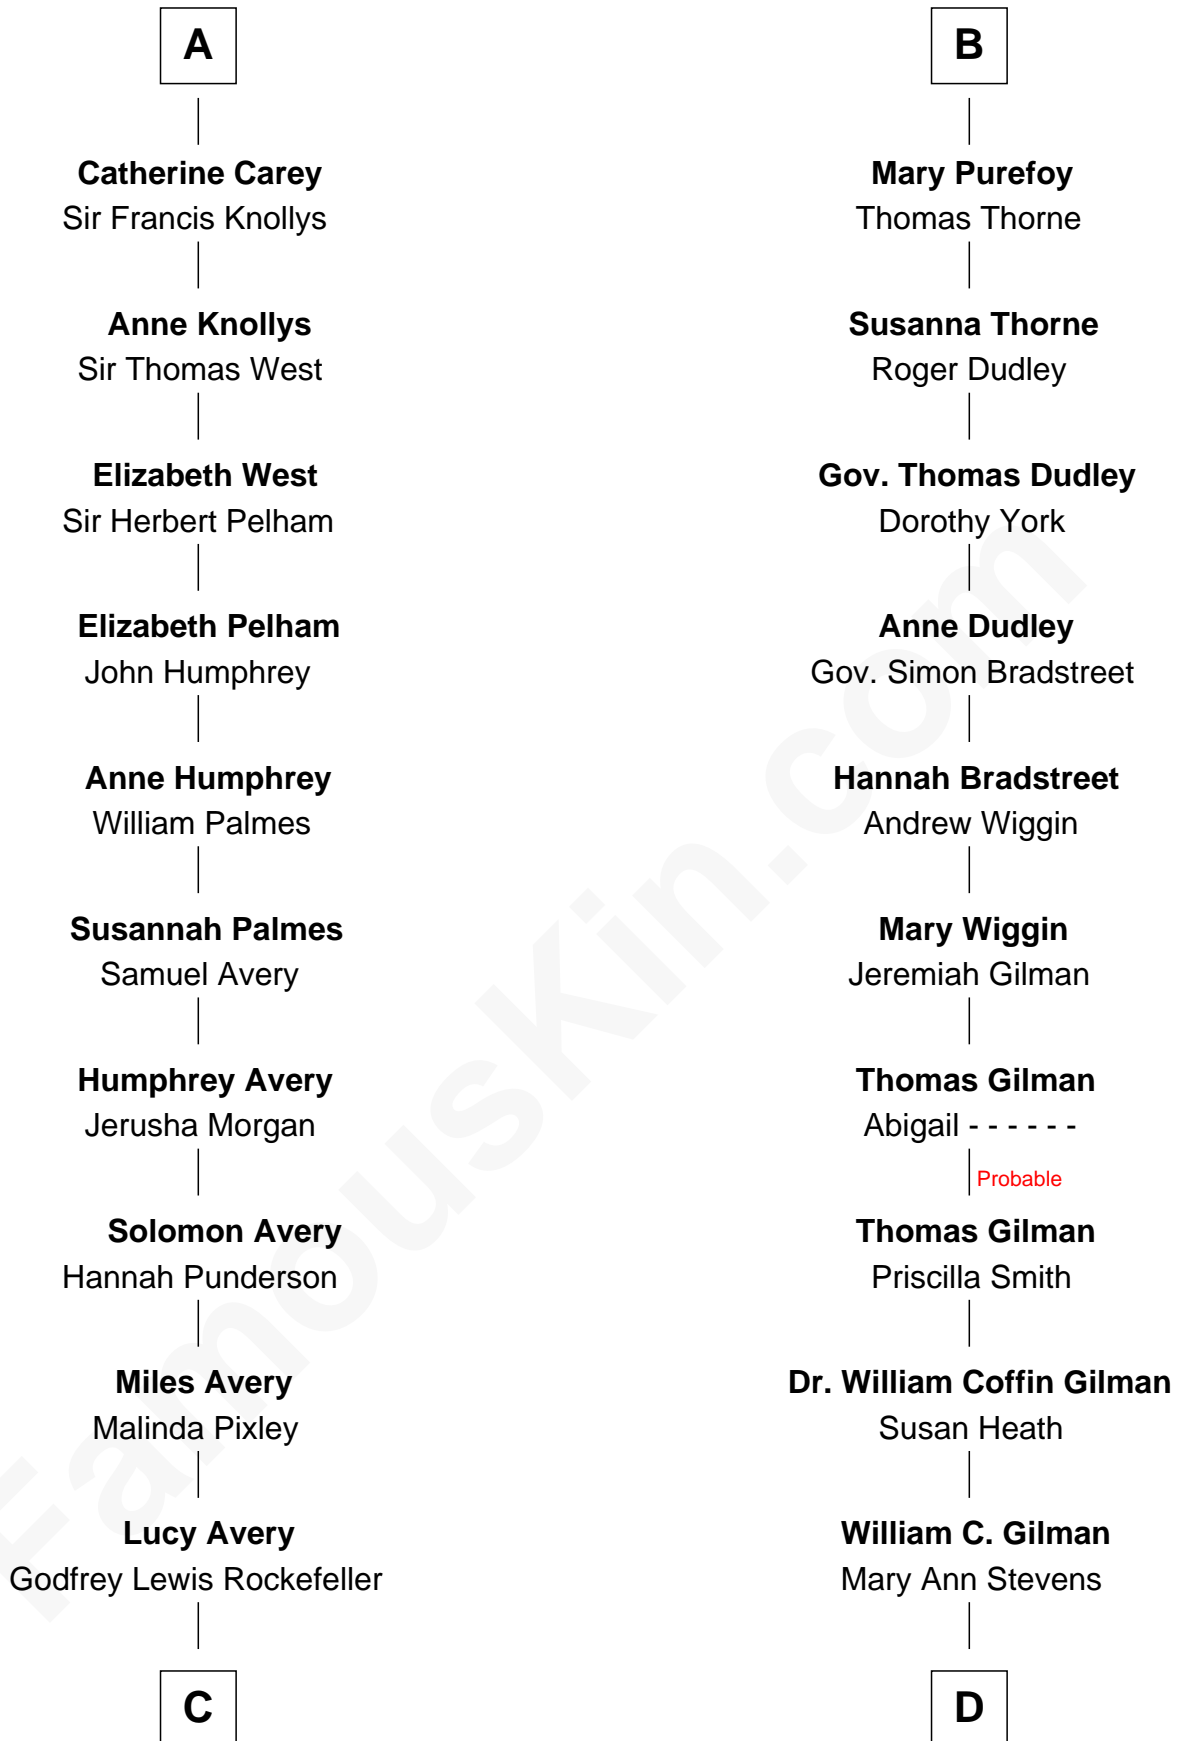

FamousKin.com Relationship Chart of

Nelson Rockefeller
41st U.S. Vice-President

20th cousin of

George Hamilton
TV and Movie Actor

Sir John Howard
Alice de Bois

Sir Robert Howard
Margaret de Scales

Sir John Howard
Alice Tendring

Sir Robert Howard
Margaret Mowbray

Sir John Howard
Katherine Moleyns

Sir Thomas Howard
Elizabeth Tilney

Elizabeth Howard
Thomas Boleyn

Mary Boleyn
Sir William Carey

A

Joan Howard
Sir Peter de Brewes

Beatrice Brewes
Sir Hugh Shirley

Sir Ralph Shirley
Joan Basset

Beatrice Shirley
John Brome

Isabel Brome
John Denton

Alice Denton
Nicholas Purefoy

Edward Purefoy
Anne Fettiplace

B

George Hamilton photo by [Angela George](#) [\(CC BY-SA 3.0\)](#)