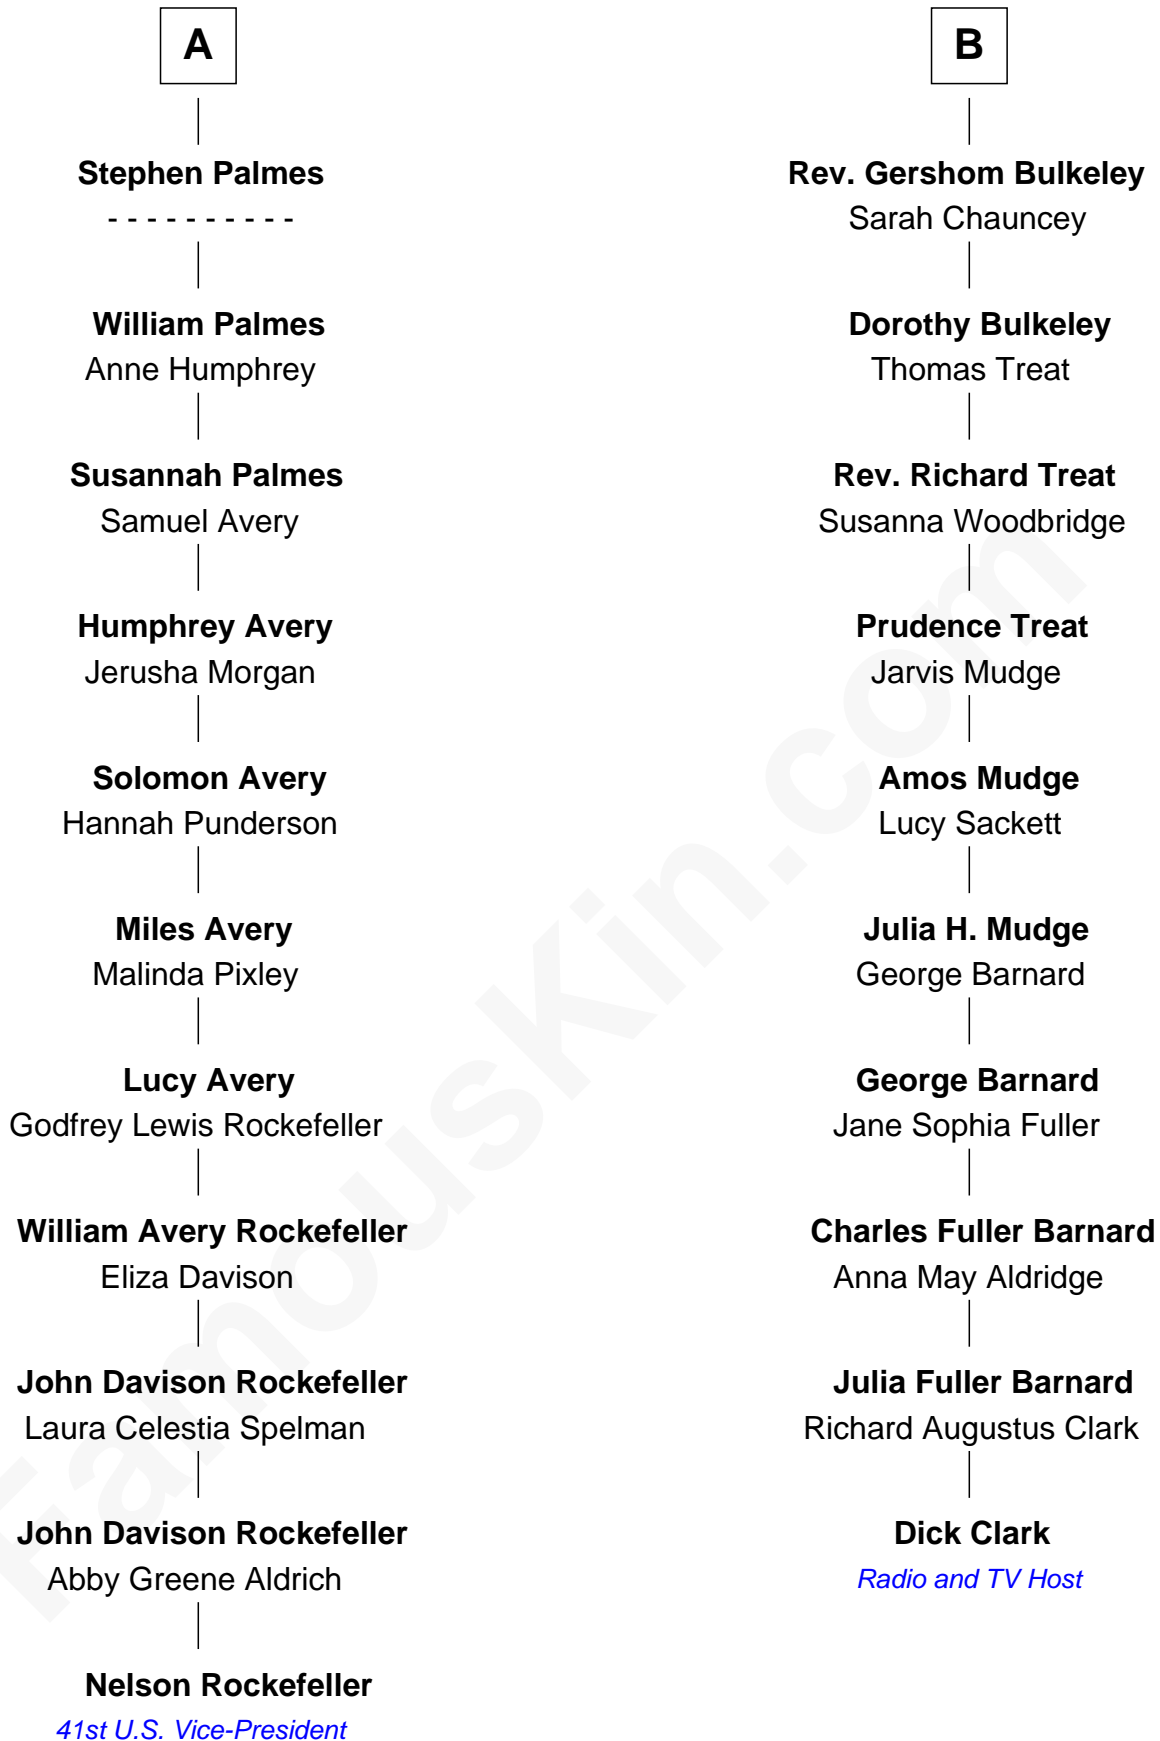

FamousKin.com Relationship Chart of

Nelson Rockefeller
41st U.S. Vice-President

16th cousin 1 time removed of

Dick Clark
Radio and TV Host

Dick Clark photo by [Alan Light](#) (CC BY 2.0)