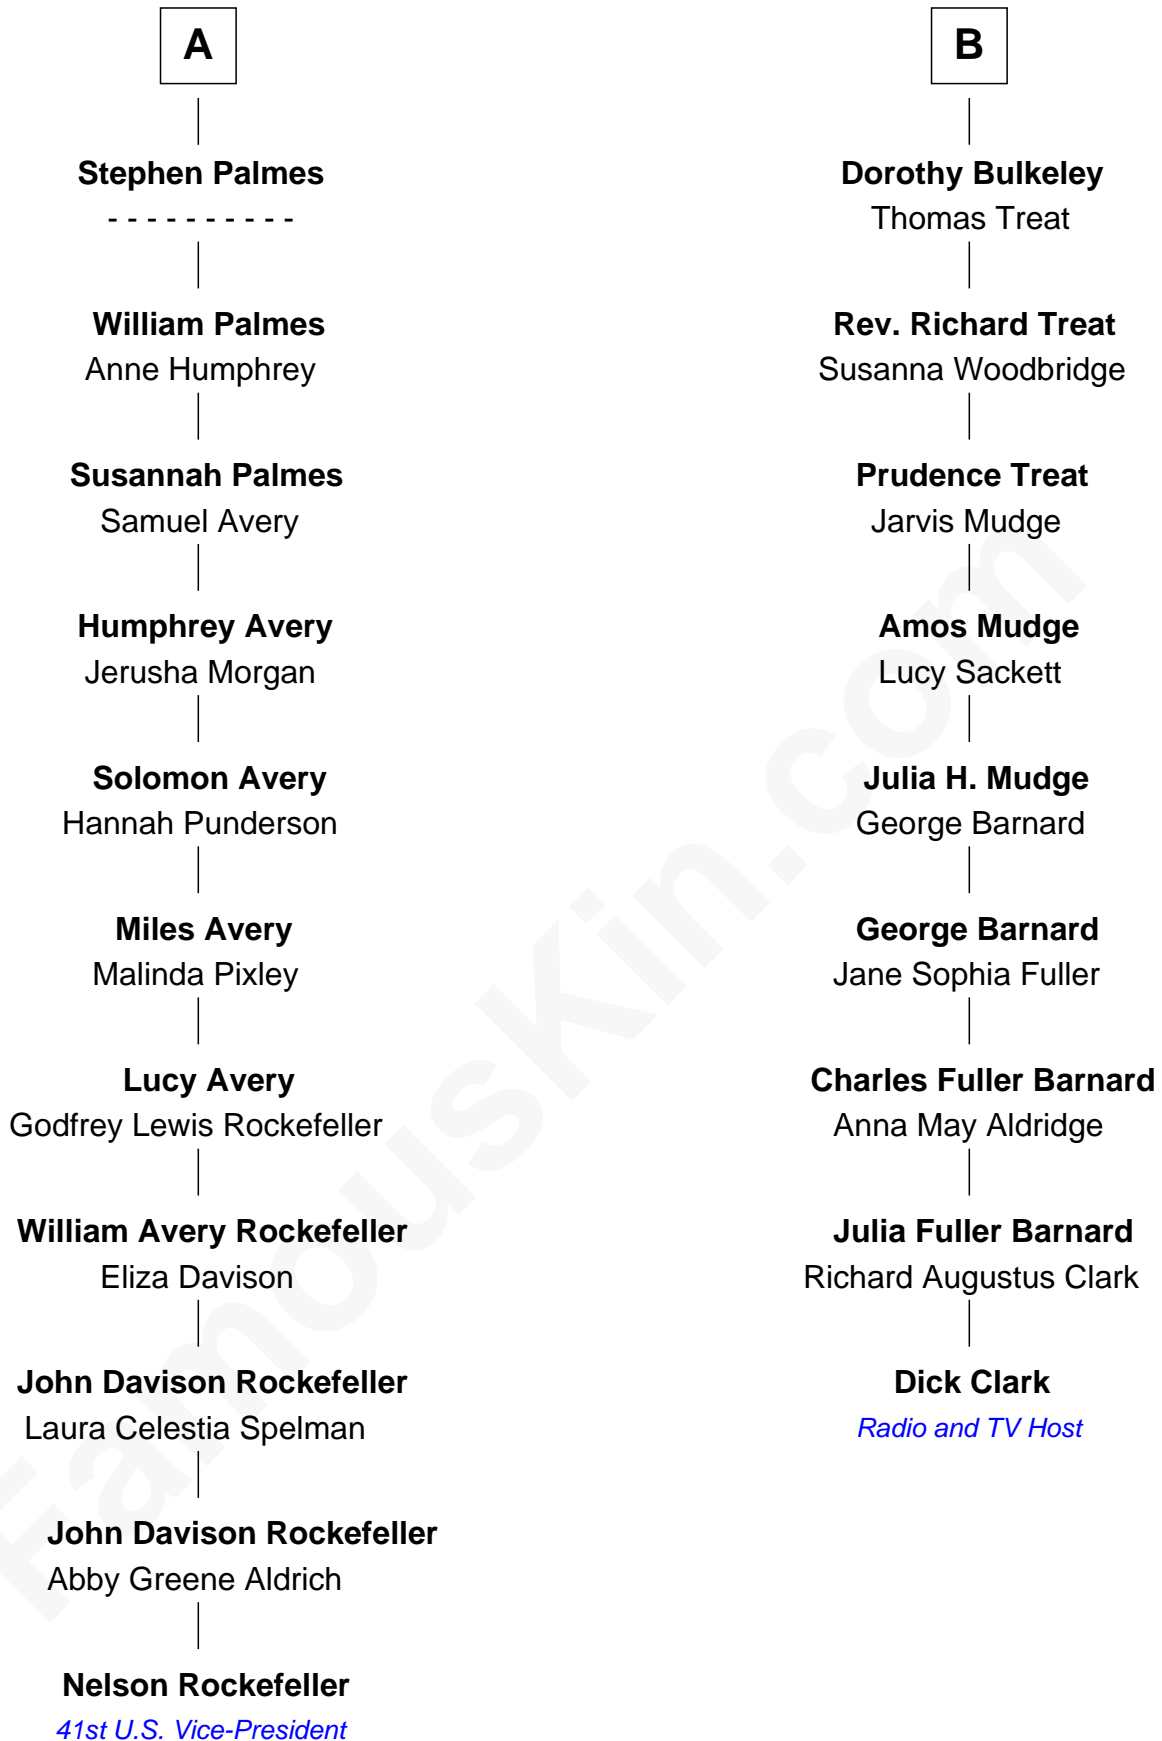

FamousKin.com
Relationship Chart of
Nelson Rockefeller
41st U.S. Vice-President

15th cousin 2 times removed of

Dick Clark
Radio and TV Host

Sir Robert Corbet
 Margaret - - - - -

Dick Clark photo by [Alan Light](#) (CC BY 2.0)