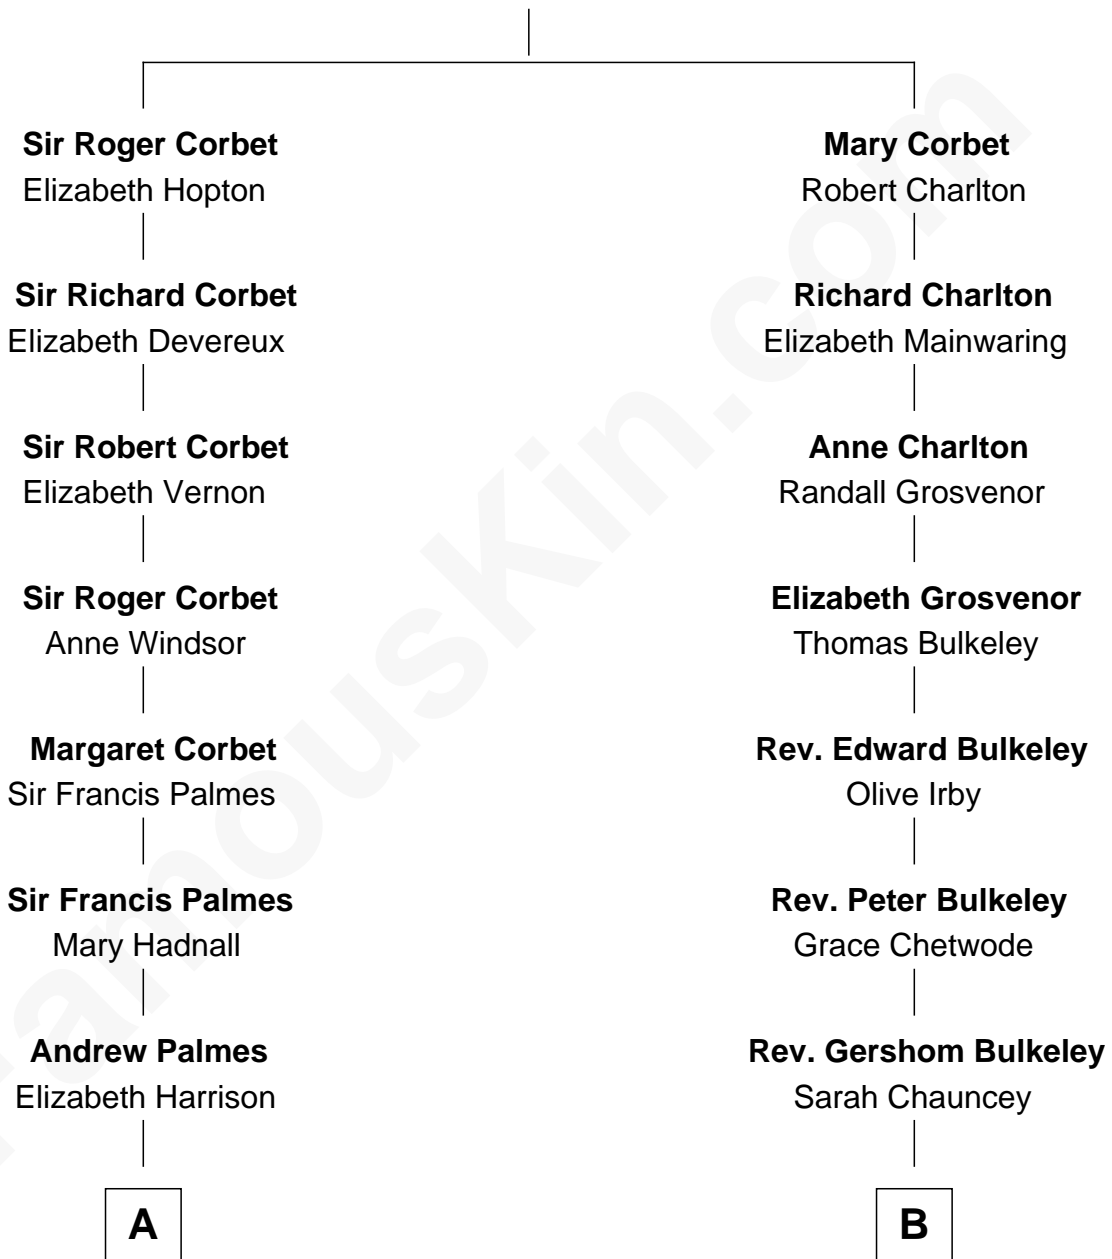

FamousKin.com
Relationship Chart of
Nelson Rockefeller
41st U.S. Vice-President

15th cousin 2 times removed of

Dick Clark
Radio and TV Host

Sir Robert Corbet
 Margaret - - - - -

Dick Clark photo by [Alan Light](#) (CC BY 2.0)