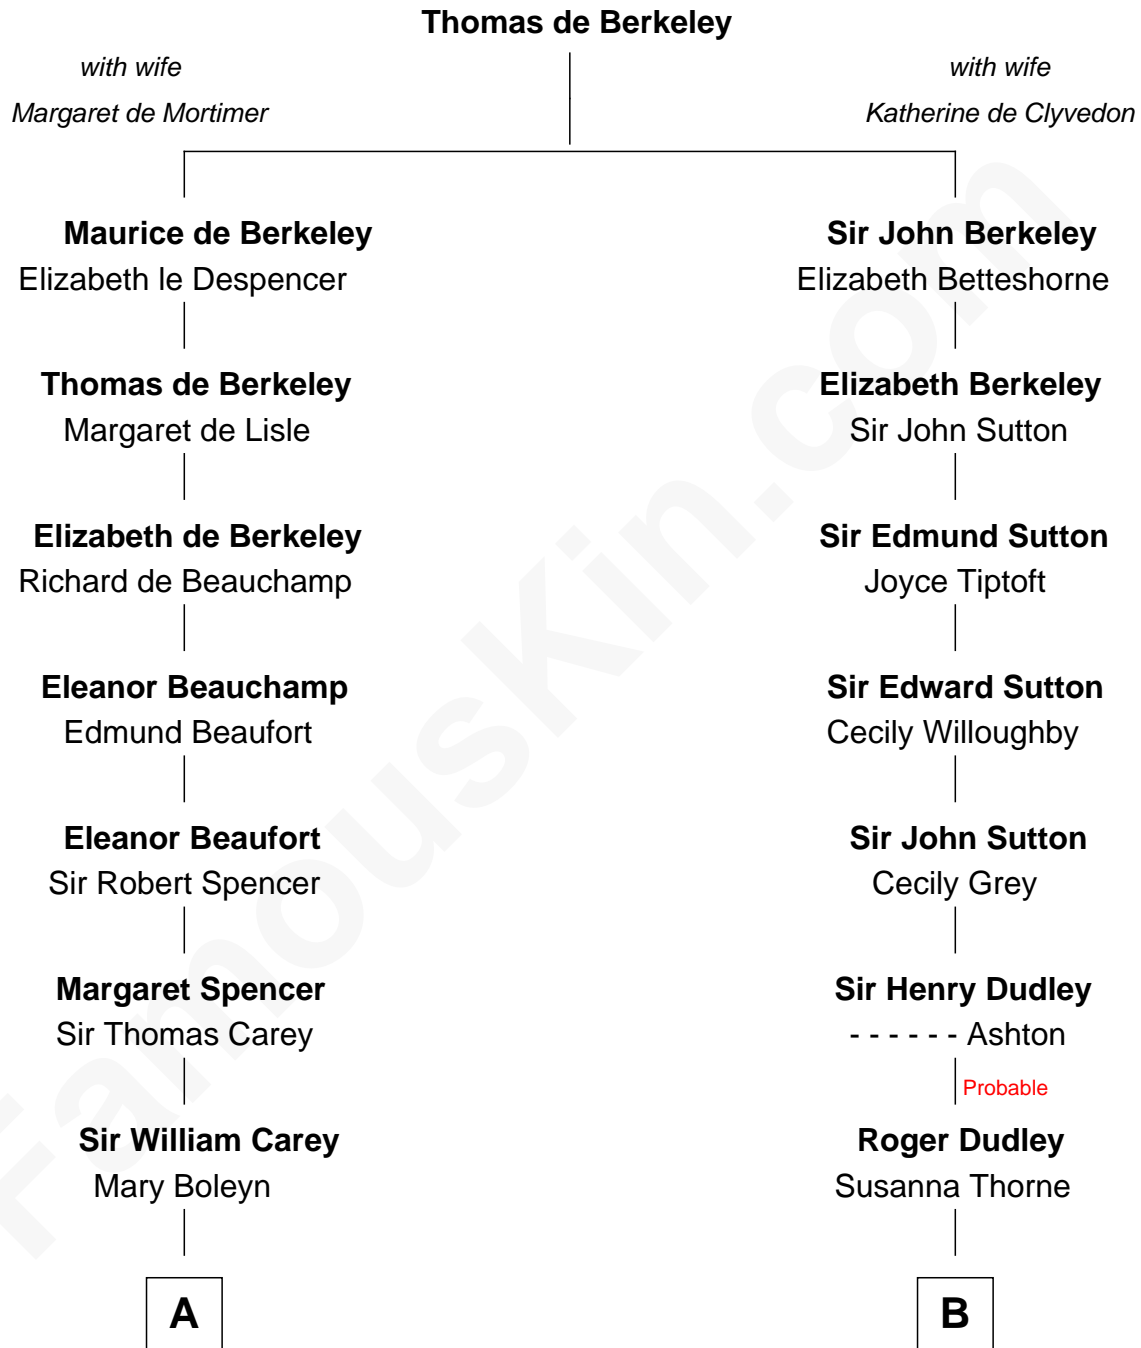

**FamousKin.com**  
**Relationship Chart of**  
**Nelson Rockefeller**  
*41st U.S. Vice-President*

**17th cousin 3 times removed of**

**Dick Clark**  
*Radio and TV Host*

**C**

William Avery Rockefeller

Eliza Davison

John Davison Rockefeller

Laura Celestia Spelman

John Davison Rockefeller

Abby Greene Aldrich

Nelson Rockefeller

*41st U.S. Vice-President*

FamousKin.com