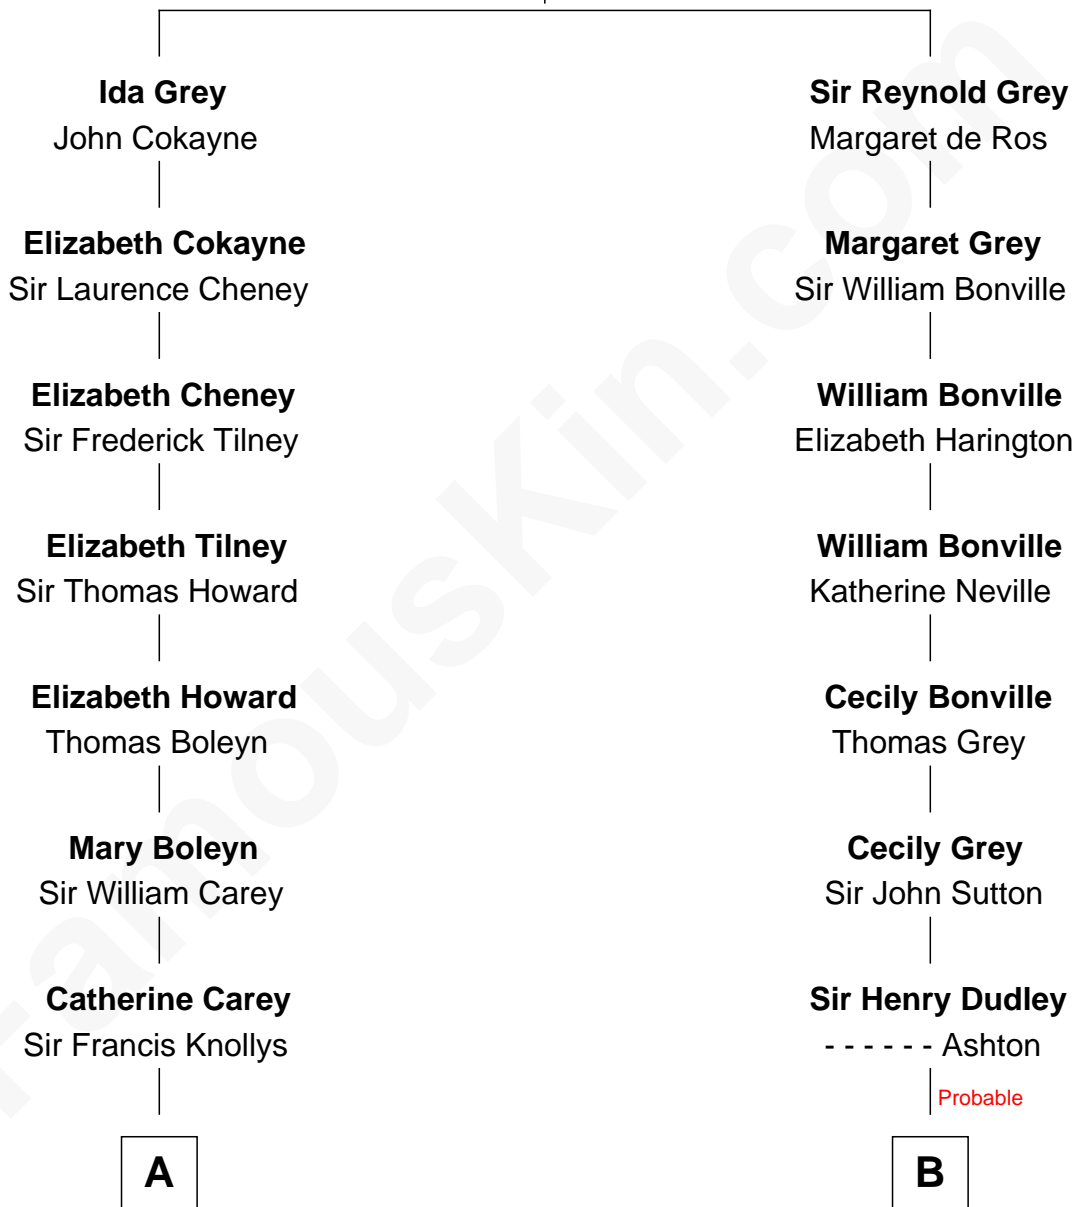

FamousKin.com Relationship Chart of

Nelson Rockefeller
41st U.S. Vice-President

18th cousin 1 time removed of

Dick Clark
Radio and TV Host

Sir Reynold de Grey
Eleanor le Strange

C

John Davison Rockefeller

Laura Celestia Spelman

John Davison Rockefeller

Abby Greene Aldrich

Nelson Rockefeller

41st U.S. Vice-President

D

Julia Fuller Barnard

Richard Augustus Clark

Dick Clark