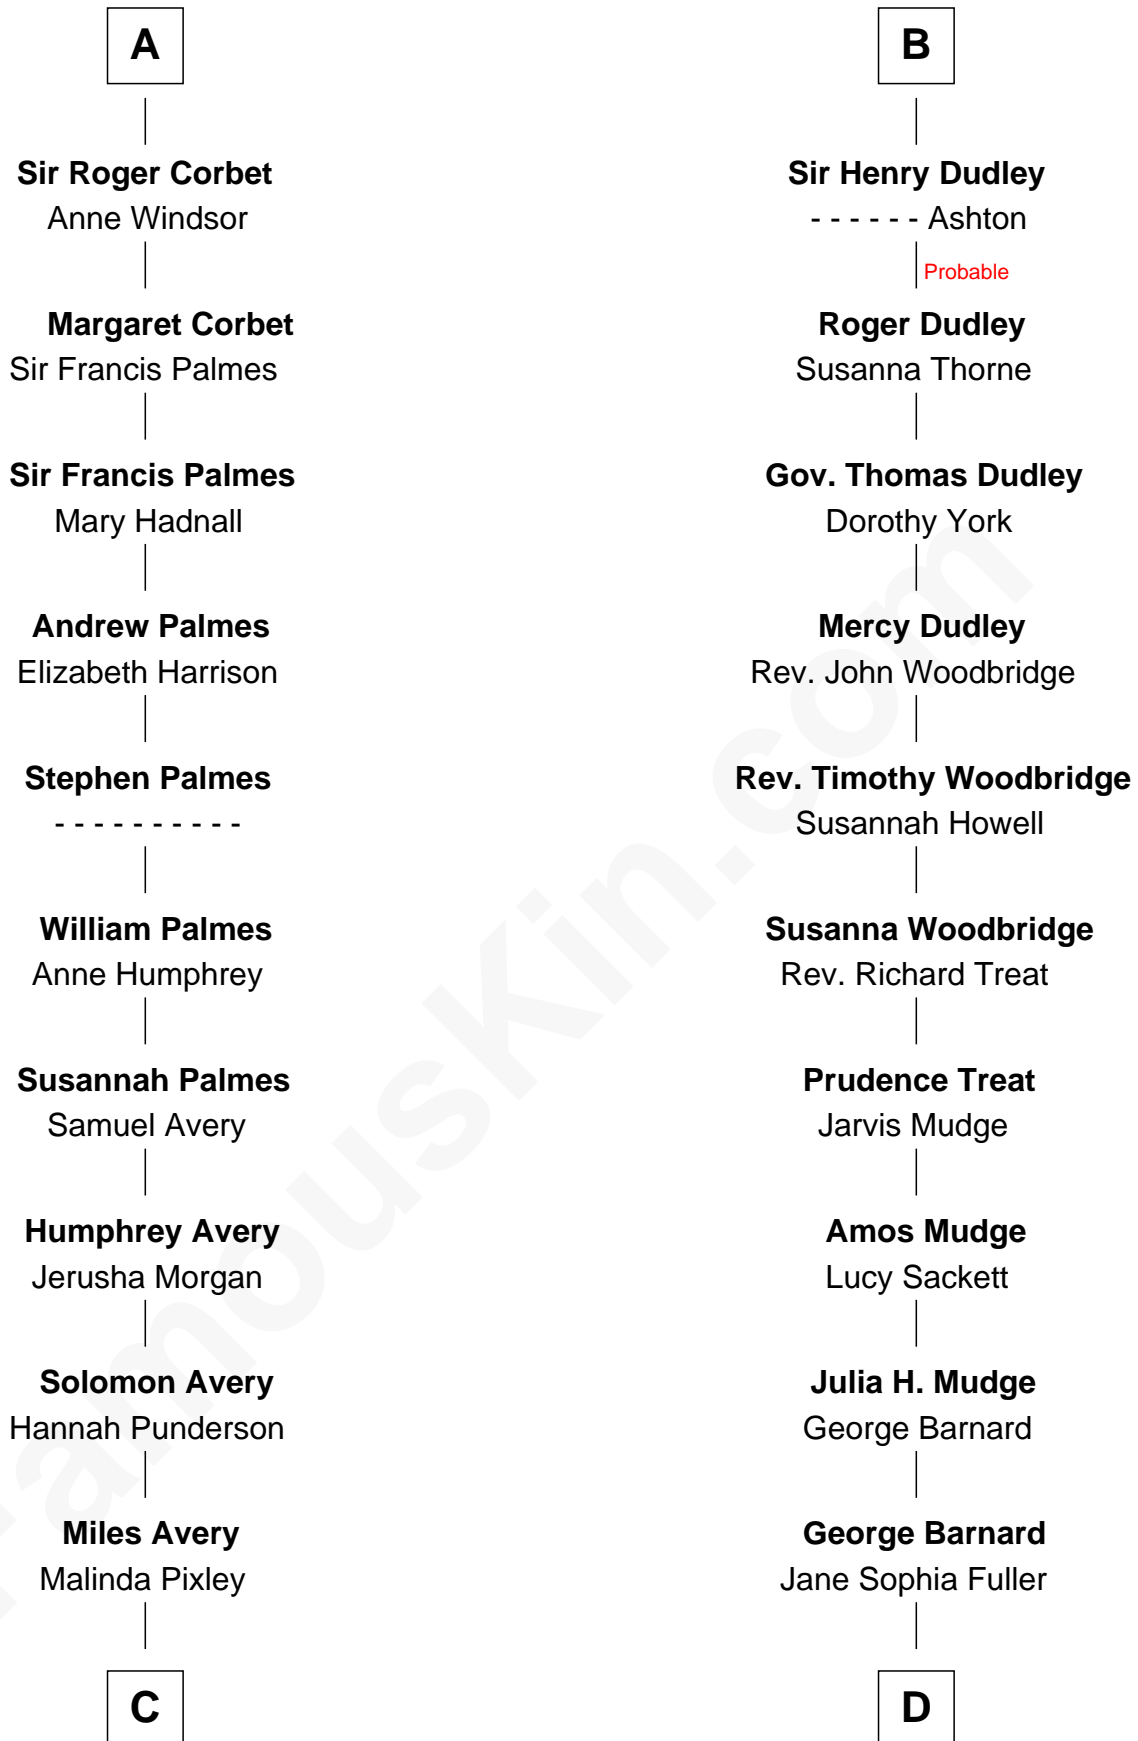

FamousKin.com
Relationship Chart of
Nelson Rockefeller
41st U.S. Vice-President

19th cousin 2 times removed of

Dick Clark
Radio and TV Host

Ralph de Stafford
 Margaret de Audley

C

Lucy Avery
Godfrey Lewis Rockefeller

William Avery Rockefeller
Eliza Davison

John Davison Rockefeller
Laura Celestia Spelman

John Davison Rockefeller
Abby Greene Aldrich

Nelson Rockefeller
41st U.S. Vice-President

D

Charles Fuller Barnard
Anna May Aldridge

Julia Fuller Barnard
Richard Augustus Clark

Dick Clark
Radio and TV Host