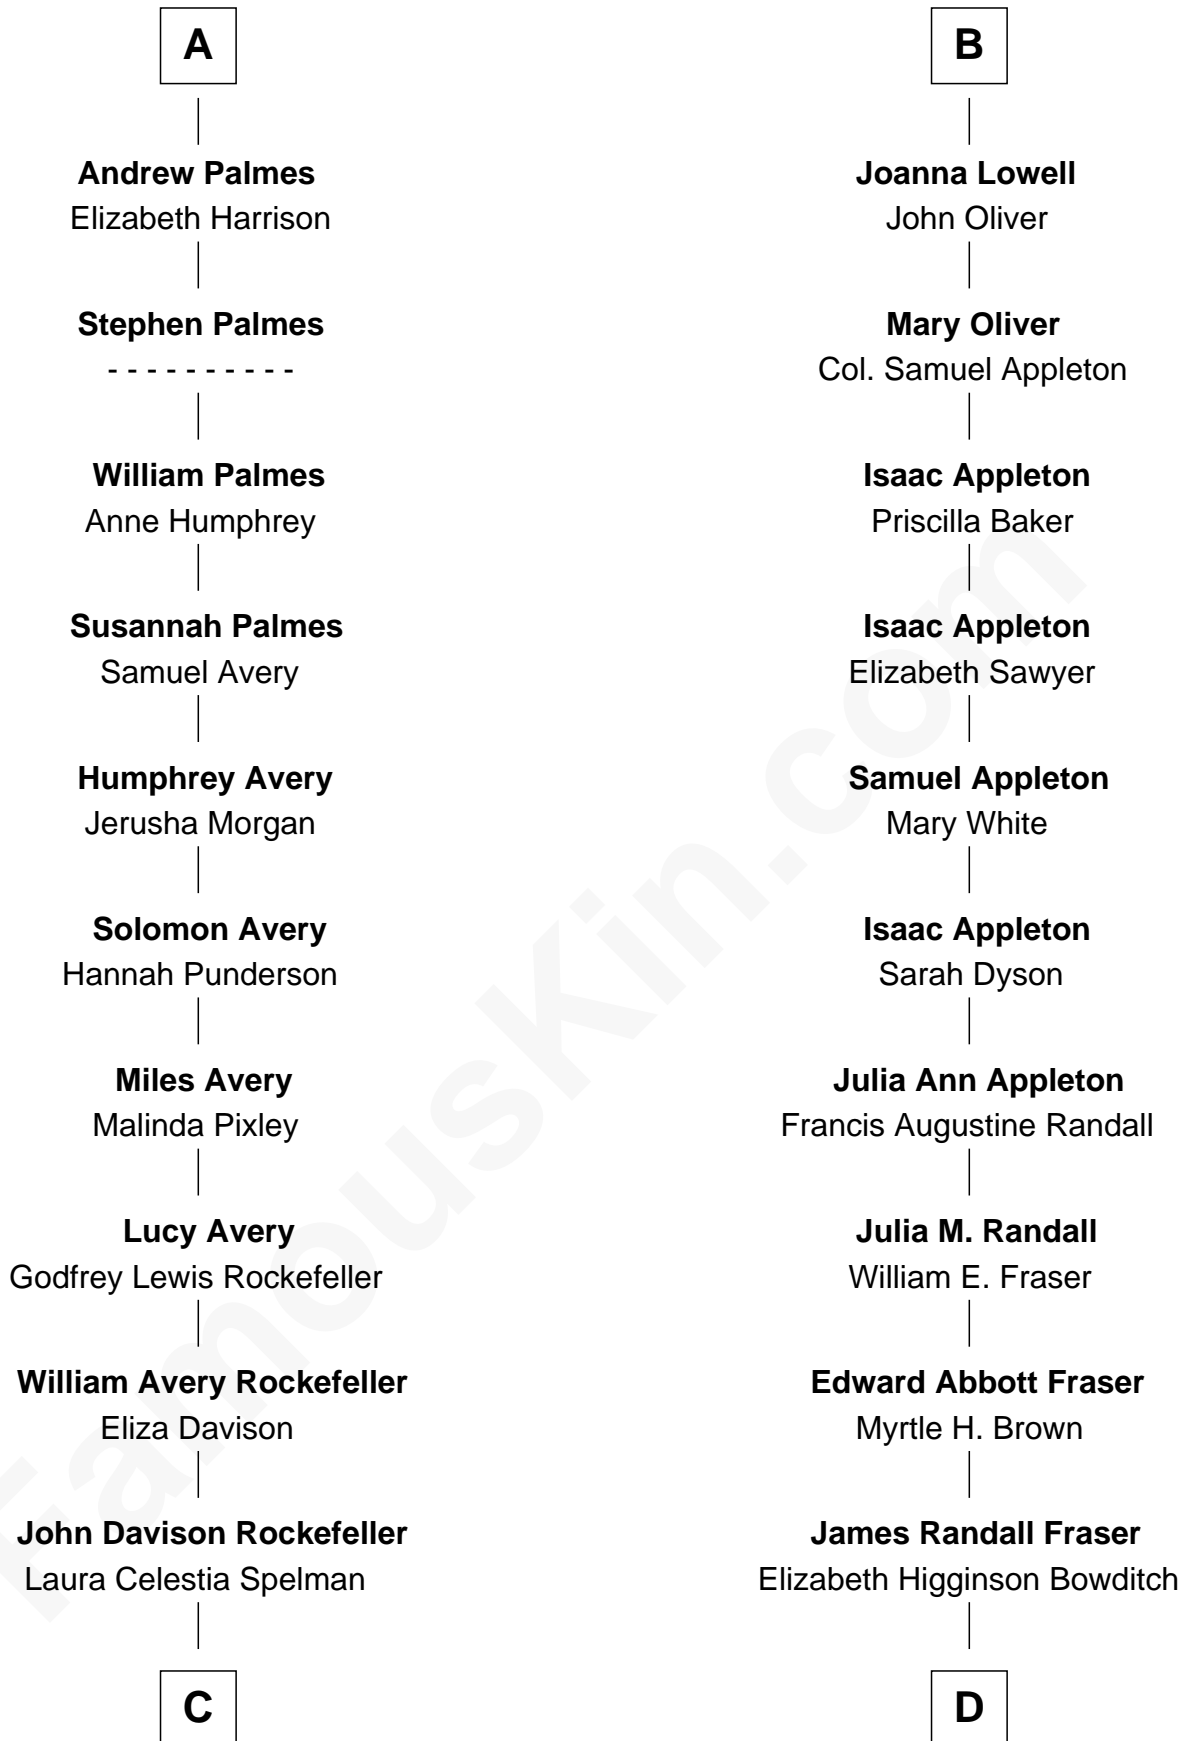

FamousKin.com Relationship Chart of

Nelson Rockefeller
41st U.S. Vice-President

18th cousin of

James Spader
TV and Movie Actor

Sir Hugh Luttrell
Catherine de Beaumont

C

John Davison Rockefeller

Abby Greene Aldrich

Nelson Rockefeller

41st U.S. Vice-President

D

Jean Fraser

Stoddard Greenwood Spader

James Spader

TV and Movie Actor

FamousKin.com