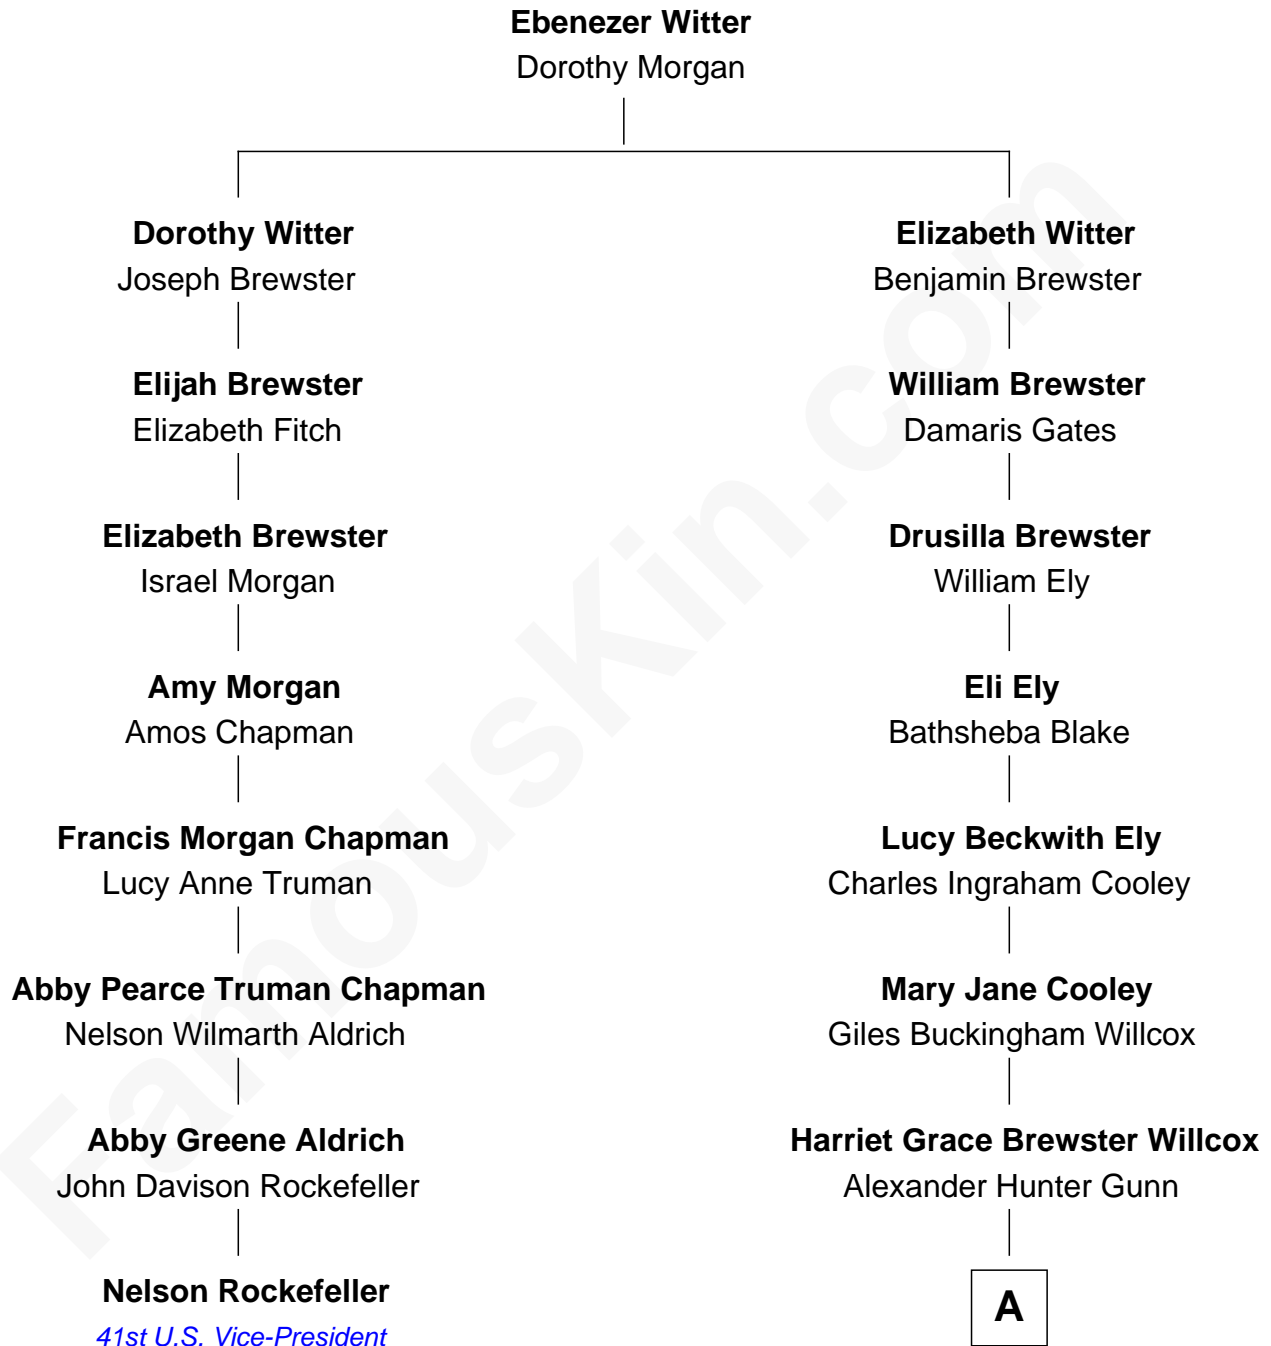

# FamousKin.com Relationship Chart of

**Nelson Rockefeller**  
41st U.S. Vice-President

7th cousin 2 times removed of

**Elisabeth Shue**  
TV and Movie Actress

A

**Mary Brewster Gunn**  
Adoniram Judson Wells

**Anne Brewster Wells**  
James William Shue

**Elisabeth Shue**  
*TV and Movie Actress*

FamousKin.com