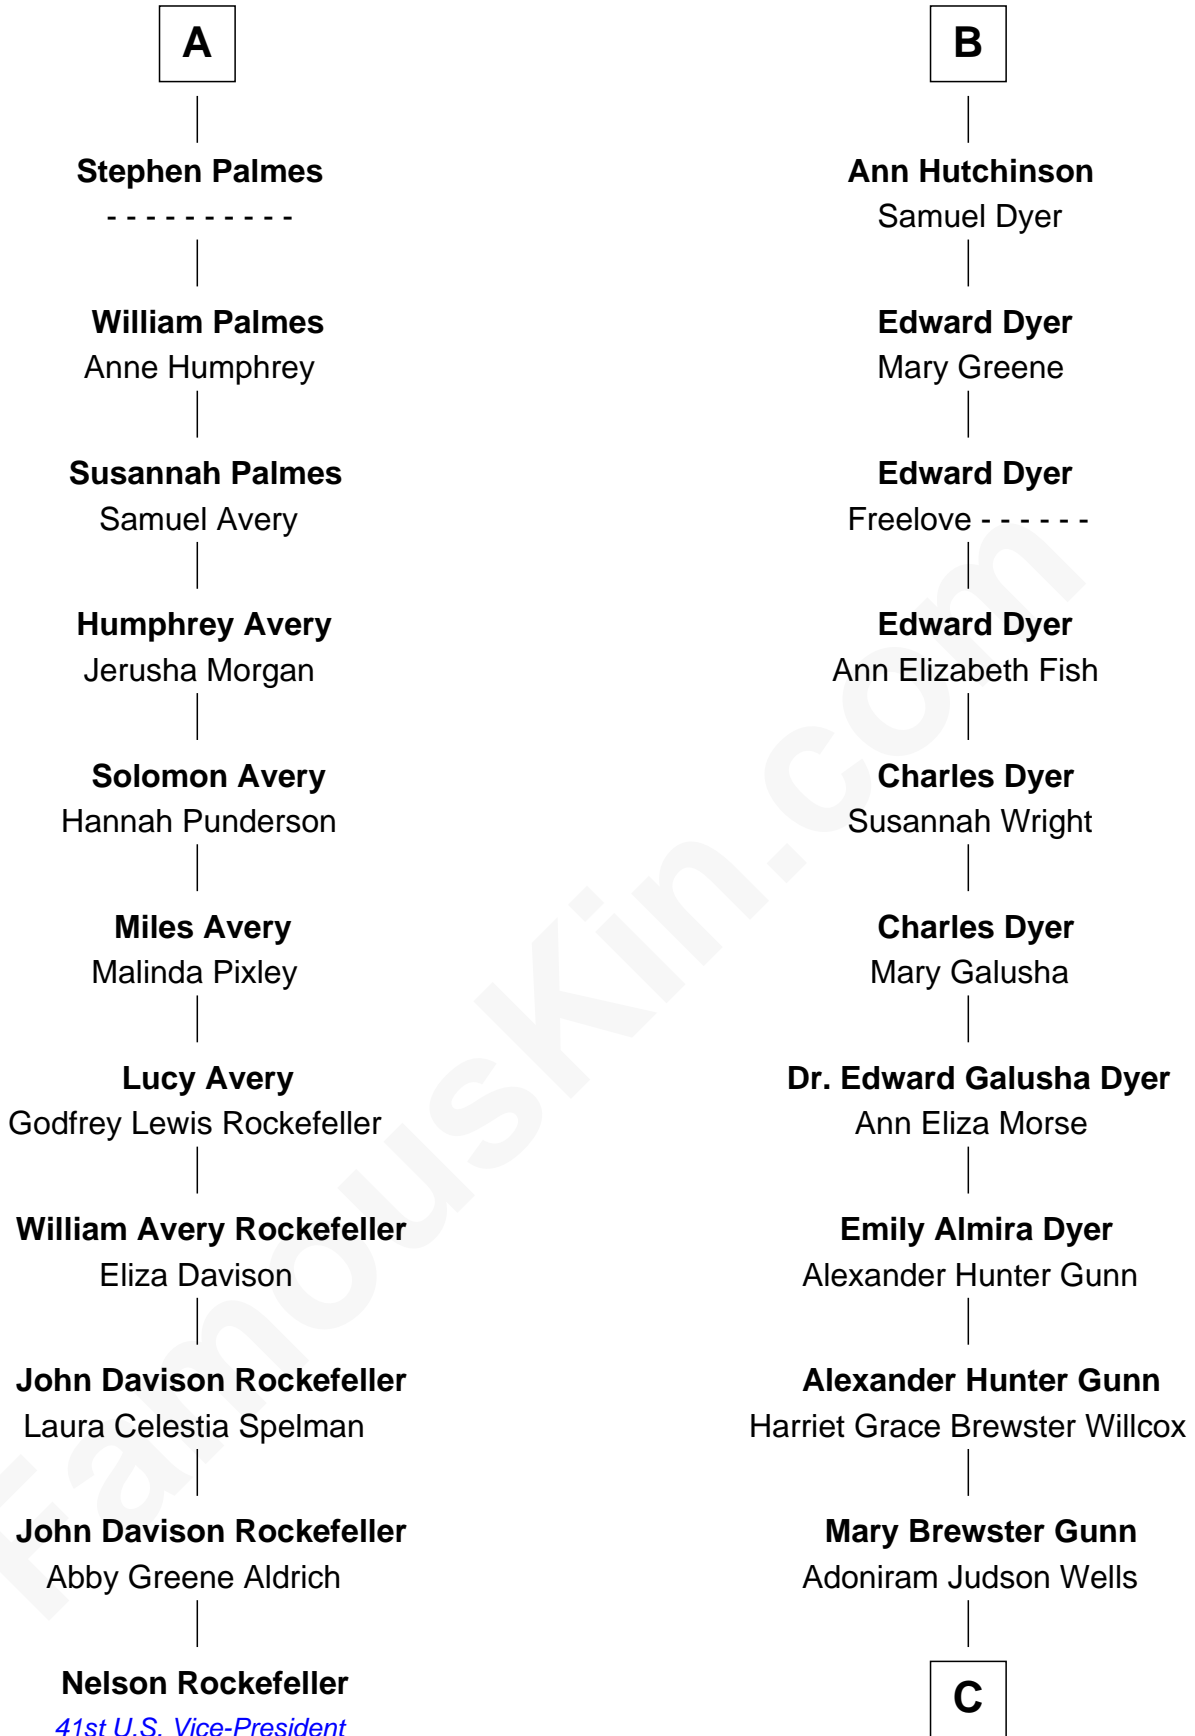

# FamousKin.com Relationship Chart of

**Nelson Rockefeller**

*41st U.S. Vice-President*

17th cousin 1 time removed of

**Andrew Shue**

*TV Actor*

**Sir Thomas Blount**

Margaret de Gresley

C

—  
**Anne Brewster Wells**

James William Shue

—  
**Andrew Shue**

*TV Actor*

FamousKin.com