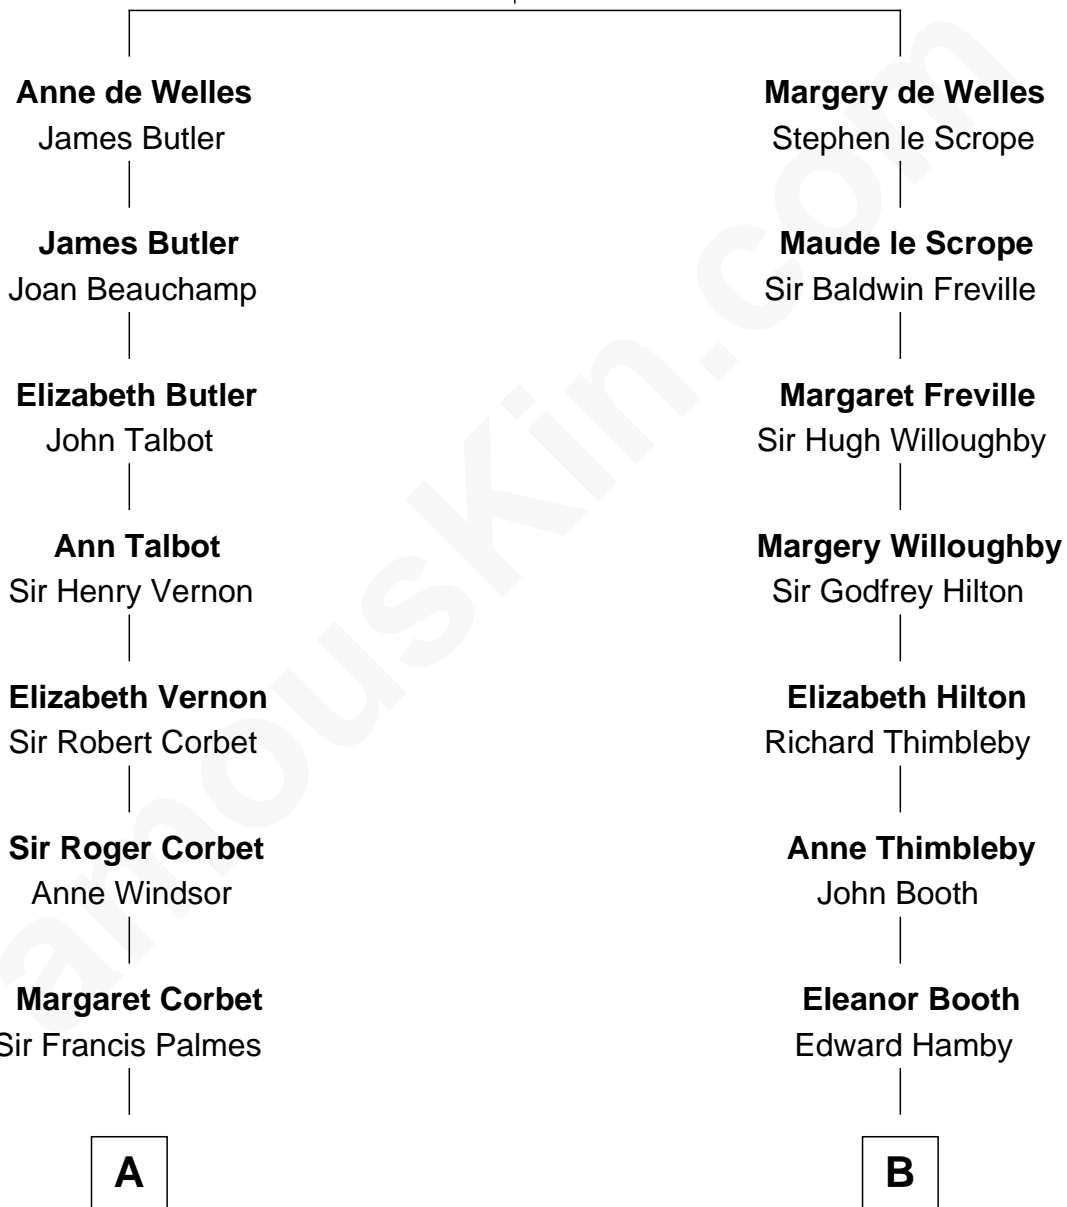

FamousKin.com
Relationship Chart of
Nelson Rockefeller
41st U.S. Vice-President

19th cousin 2 times removed of

Andrew Shue
TV Actor

John de Welles
Maud de Roos

C

John Davison Rockefeller
Laura Celestia Spelman

John Davison Rockefeller
Abby Greene Aldrich

Nelson Rockefeller
41st U.S. Vice-President

D

Emily Almira Dyer
Alexander Hunter Gunn

Alexander Hunter Gunn
Harriet Grace Brewster Willcox

Mary Brewster Gunn
Adoniram Judson Wells

Anne Brewster Wells
James William Shue

Andrew Shue
TV Actor