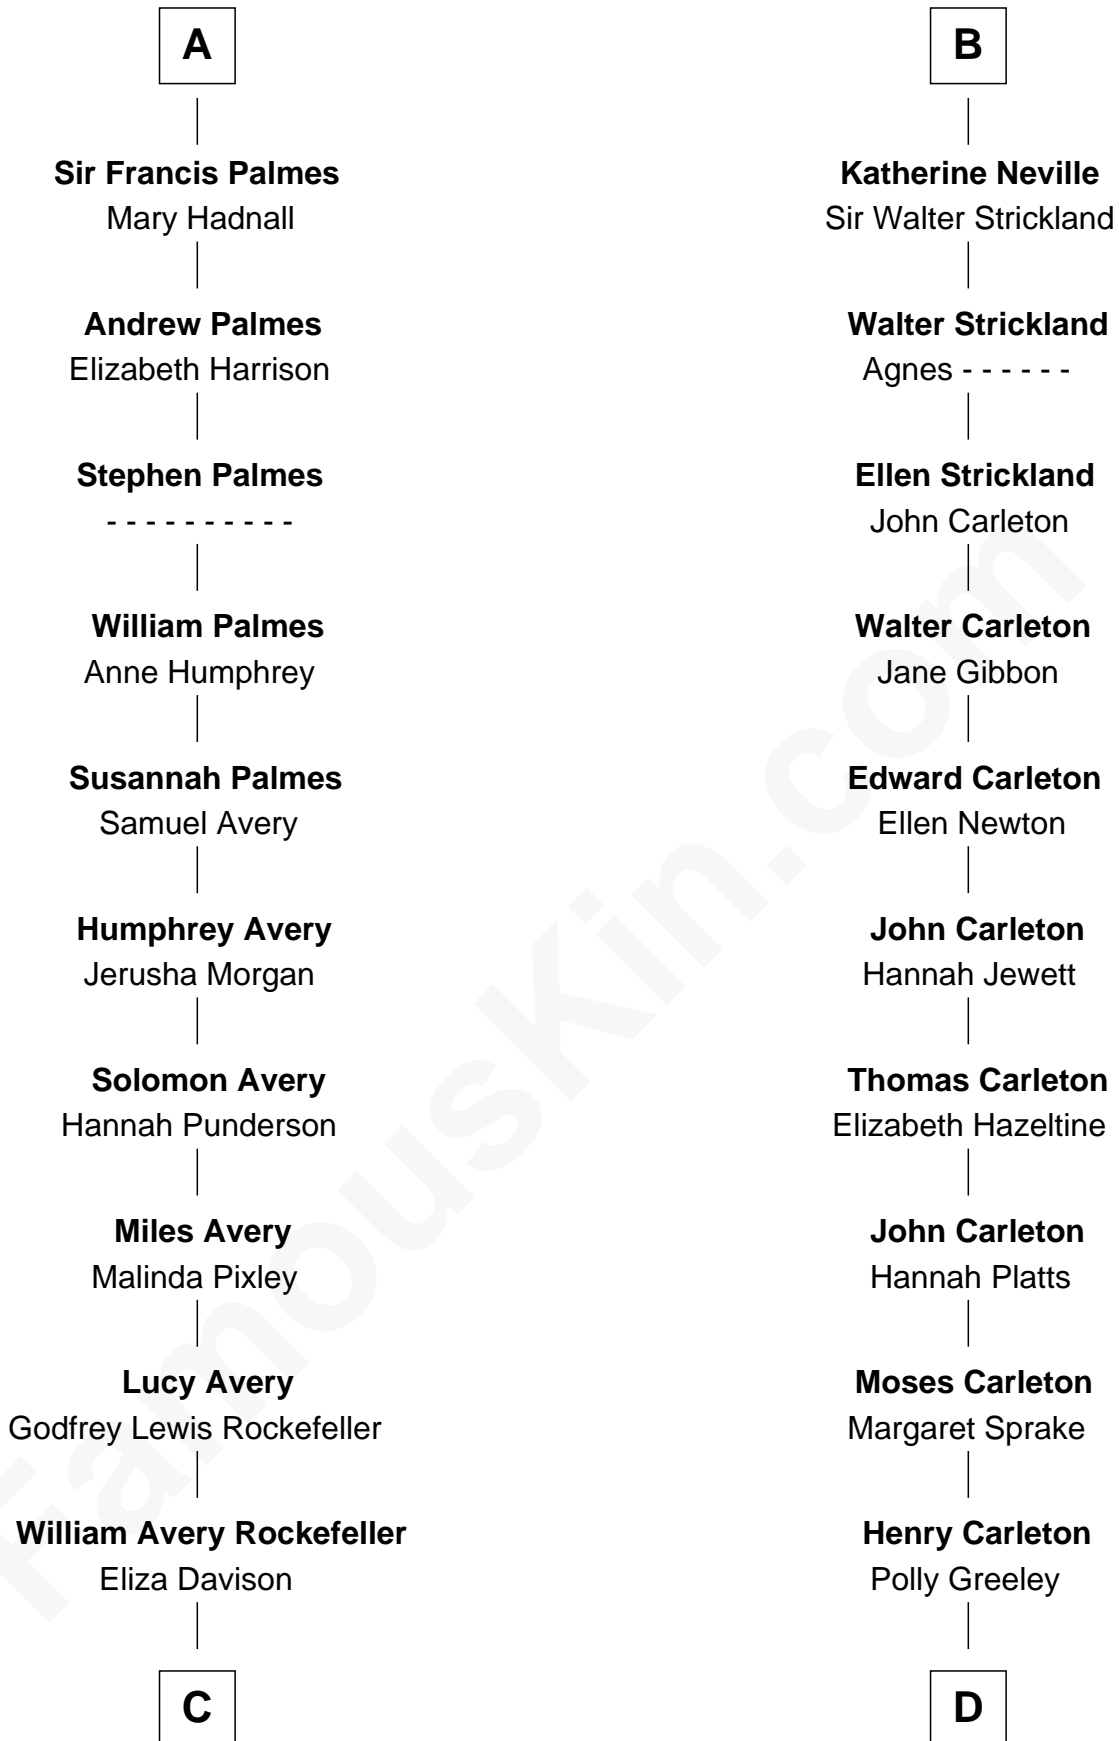

# FamousKin.com Relationship Chart of

**Nelson Rockefeller**

*41st U.S. Vice-President*

18th cousin 1 time removed of

**Charles A. Pillsbury**

*Co-Founder of C.A. Pillsbury Co.*

**Sir Thomas de Beauchamp**

Katherine de Mortimer

**Sir William Beauchamp**

Joan Fitzalan

**Joan Beauchamp**

James Butler

**Elizabeth Butler**

John Talbot

**Ann Talbot**

Sir Henry Vernon

Sir William Gascoigne

**Margaret Gascoigne**

Sir Christopher Ward

**Anne Ward**

Sir Ralph Neville

**B**

**C**

**John Davison Rockefeller**

Laura Celestia Spelman

**John Davison Rockefeller**

Abby Greene Aldrich

**Nelson Rockefeller**

*41st U.S. Vice-President*

**D**

**Margaret Sprague Carleton**

George Alfred Pillsbury