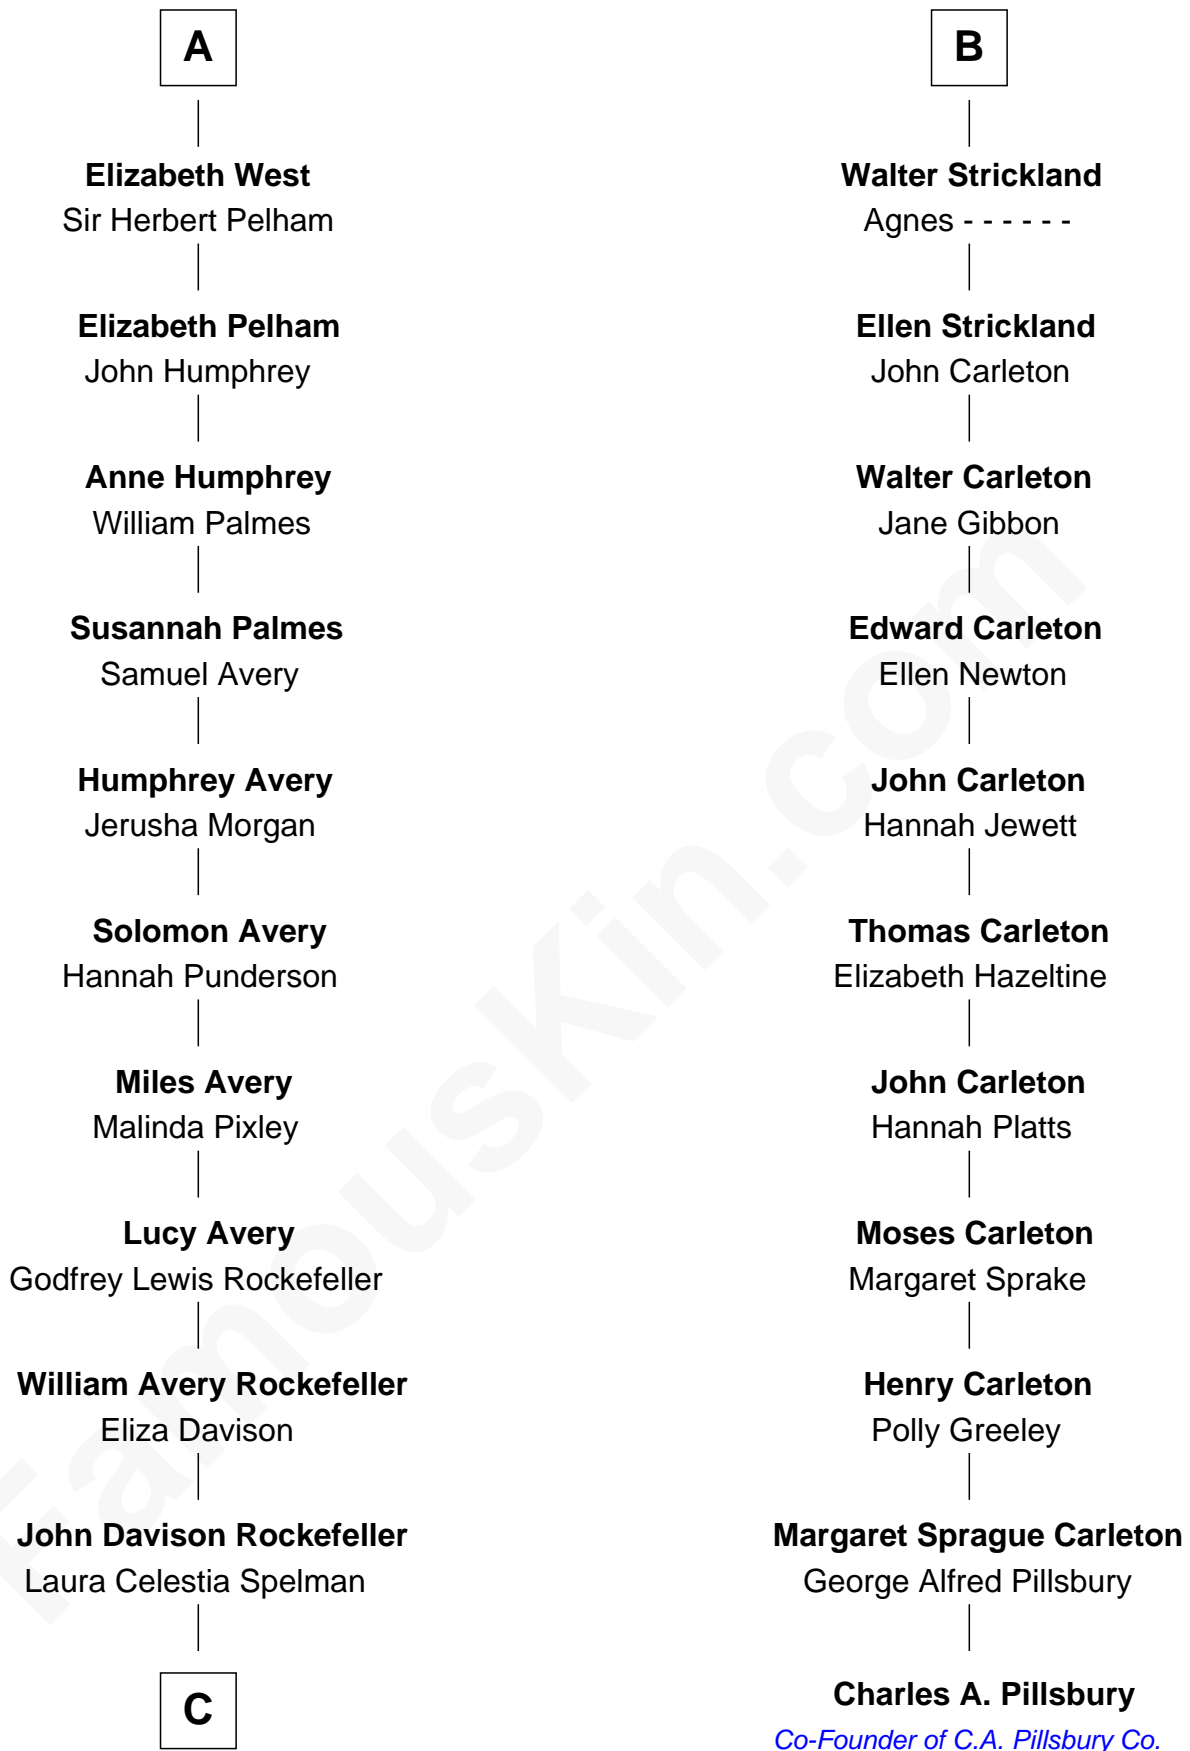

FamousKin.com Relationship Chart of

Nelson Rockefeller

41st U.S. Vice-President

17th cousin 1 time removed of

Charles A. Pillsbury

Co-Founder of C.A. Pillsbury Co.

John of Gaunt

Katherine Roet

Sir William Carey

Mary Boleyn

Catherine Carey

Sir Francis Knollys

Anne Knollys

Sir Thomas West

A

Joan Beaufort

Sir Christopher Ward

Anne Ward

Sir Ralph Neville

Katherine Neville

Sir Walter Strickland

B

C

—
John Davison Rockefeller

Abby Greene Aldrich

—
Nelson Rockefeller

41st U.S. Vice-President

FamousKin.com