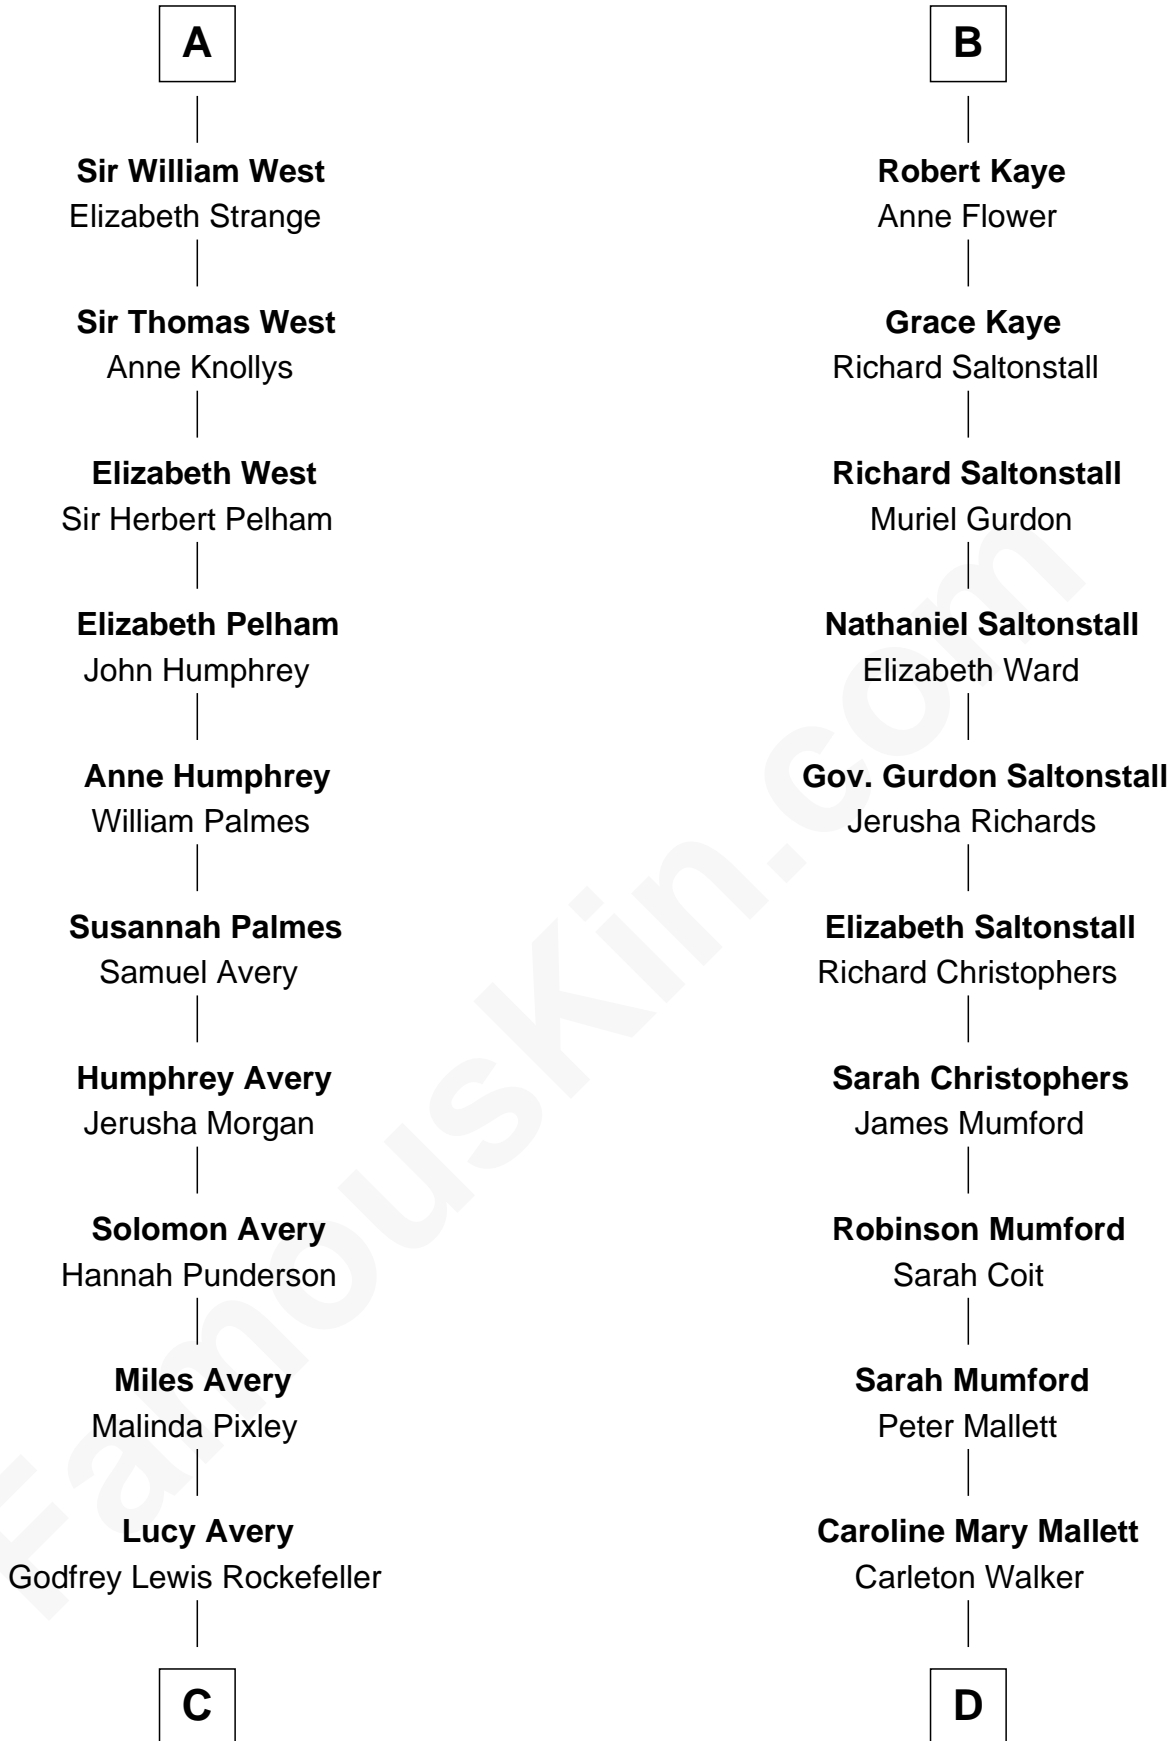

# FamousKin.com Relationship Chart of

**Nelson Rockefeller**  
41st U.S. Vice-President

20th cousin 1 time removed of

**Carly Fiorina**  
CEO of Hewlett-Packard

**Sir Roger de Clifford**  
Maud de Beauchamp

**Katherine de Clifford**  
Sir Ralph de Greystoke

**Maud de Greystoke**  
Eudo de Welles

**Sir Lionel de Welles**  
Joan de Waterton

**Eleanor de Welles**  
Sir Thomas Hoo

**Anne Hoo**  
Sir Roger Copley

**Eleanor Copley**  
Sir Thomas West

**Sir George West**  
Elizabeth Morton

**A**

**Margaret Clifford**  
Sir John Melton

**Margaret Melton**  
John Markenfield

**John Markenfield**  
Margaret Hopton

**Sir Thomas Markenfield**  
Eleanor Conyers

**Sir Ninian Markenfield**  
Dorothy Gascoigne

**Alice Markenfield**  
Sir Robert Mauleverer

**Dorothy Mauleverer**  
John Kaye

**B**

**C**

**William Avery Rockefeller**

Eliza Davison

**John Davison Rockefeller**