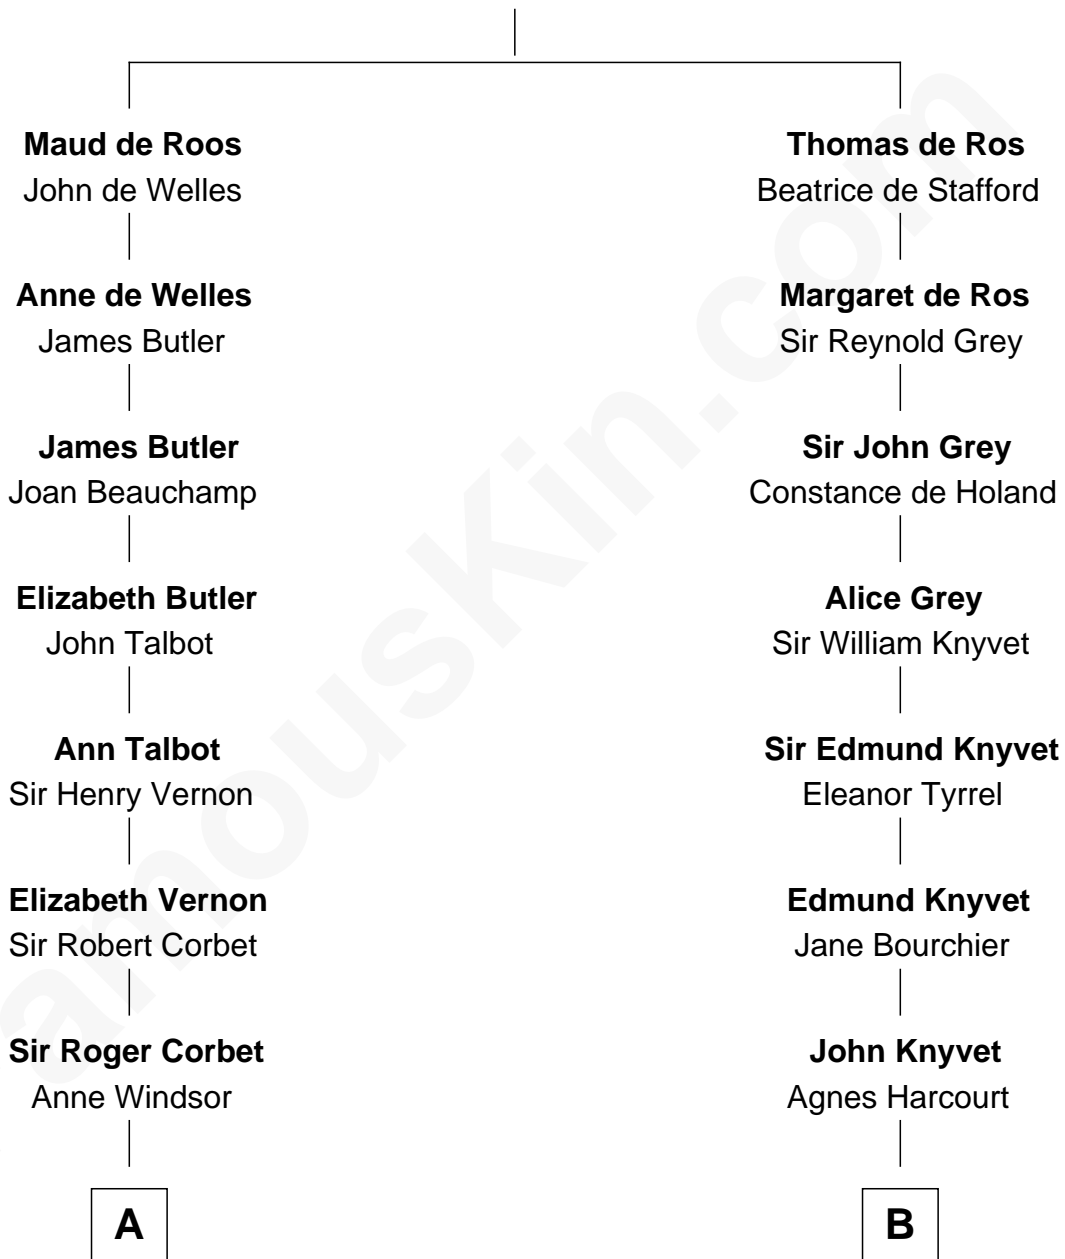

FamousKin.com Relationship Chart of

Nelson Rockefeller
41st U.S. Vice-President

20th cousin 1 time removed of

Carly Fiorina
CEO of Hewlett-Packard

Sir William de Ros
Margery de Badlesmere

C

William Avery Rockefeller

Eliza Davison

John Davison Rockefeller

Laura Celestia Spelman

John Davison Rockefeller

Abby Greene Aldrich

Nelson Rockefeller

41st U.S. Vice-President

D

Margaret Isabella Walker

Heinrich Weber

John Walker Weber

Maude Graves

Cara Carleton Weber

Harold Marvin Sneed

Joseph Tyree Sneed

Madelon Montross Juergens