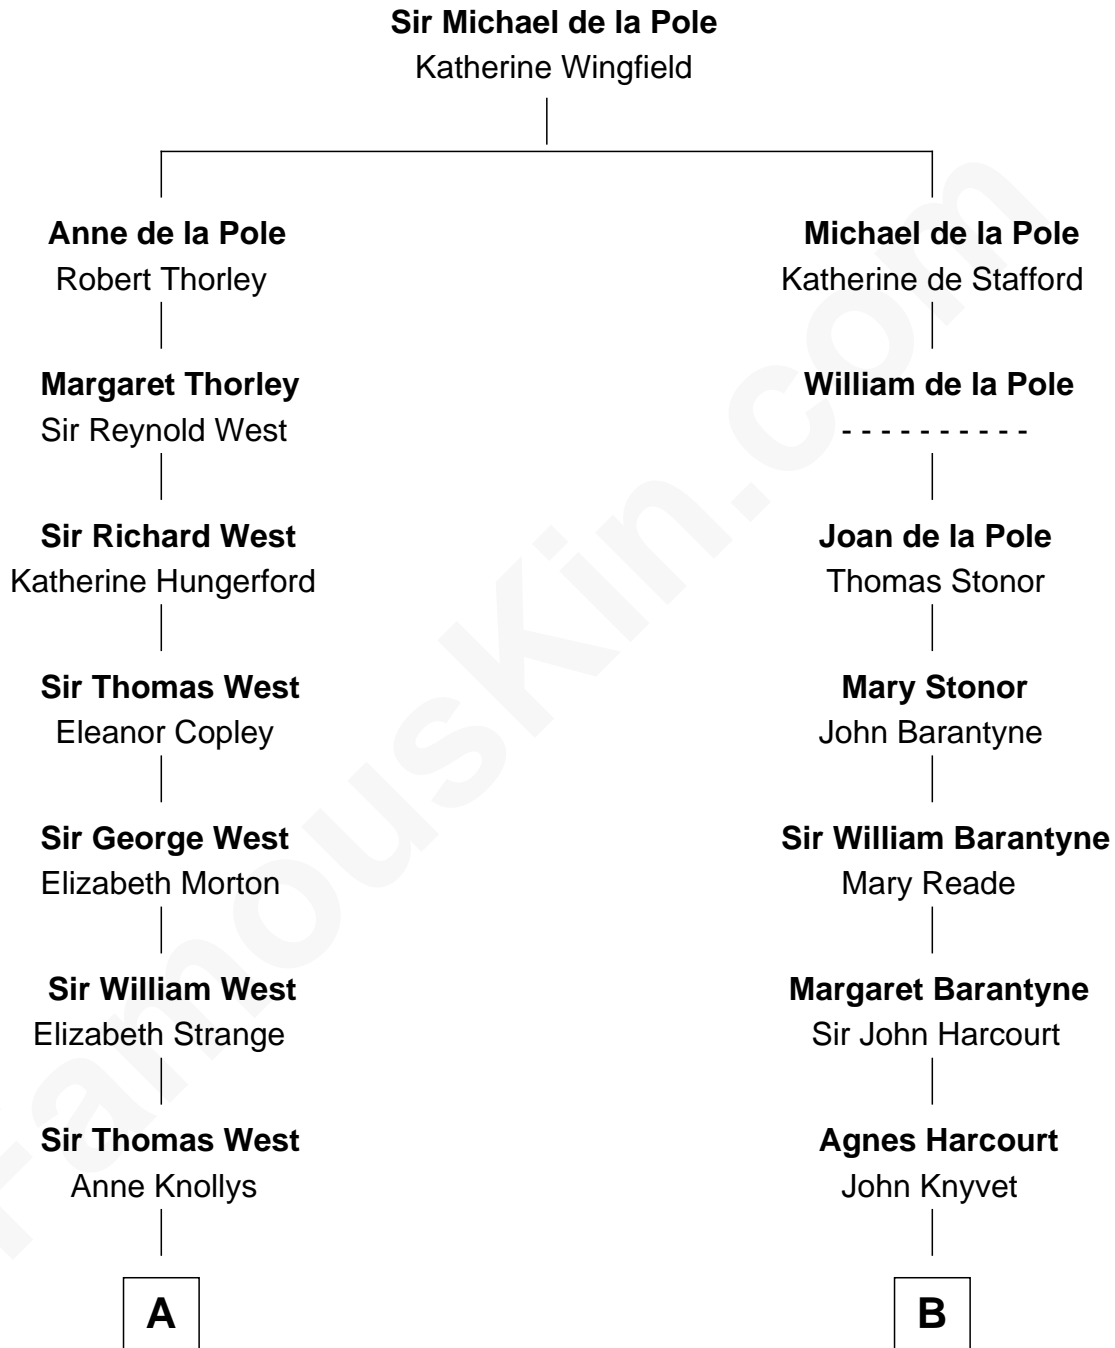

FamousKin.com
Relationship Chart of
Nelson Rockefeller
41st U.S. Vice-President

18th cousin 3 times removed of
Carly Fiorina
CEO of Hewlett-Packard

C

John Davison Rockefeller

Abby Greene Aldrich

Nelson Rockefeller

41st U.S. Vice-President

D

Margaret Isabella Walker

Heinrich Weber

John Walker Weber

Maude Graves

Cara Carleton Weber

Harold Marvin Sneed