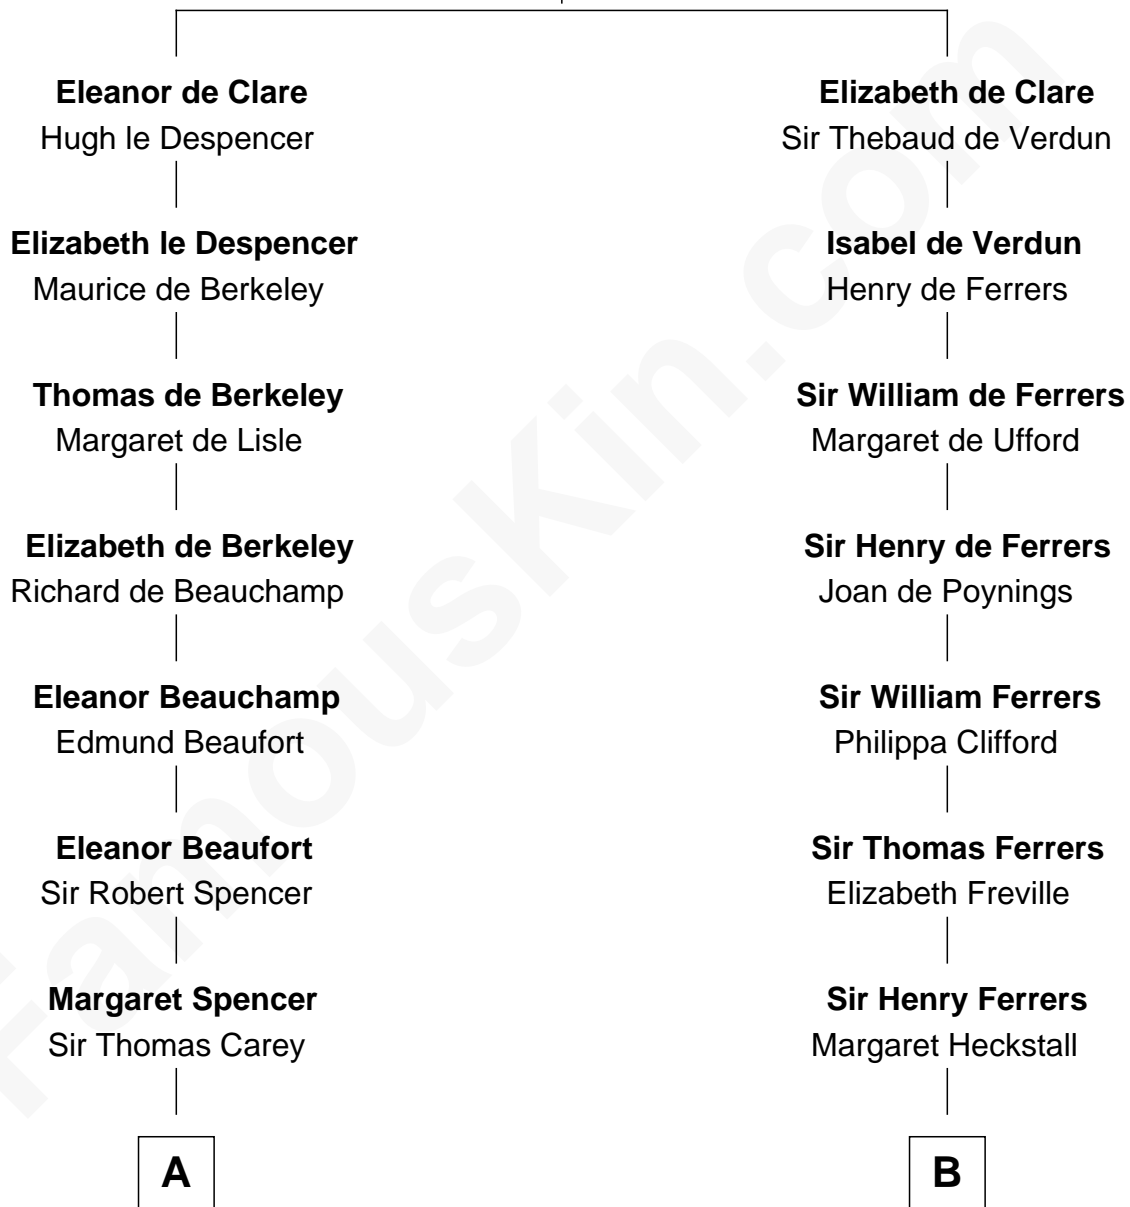

# FamousKin.com Relationship Chart of

**Nelson Rockefeller**  
41st U.S. Vice-President

21st cousin of

**John McCain**  
U.S. Senator from Arizona

**Sir Gilbert de Clare**  
Joan of Acre

**C**

**Lucy Avery**  
Godfrey Lewis Rockefeller

**William Avery Rockefeller**  
Eliza Davison

**John Davison Rockefeller**  
Laura Celestia Spelman

**John Davison Rockefeller**  
Abby Greene Aldrich

**Nelson Rockefeller**  
*41st U.S. Vice-President*

**D**

**Eliza Geddy Fenner**  
James Vaulx

**James Junius Vaulx**  
Margaret Garside

**Katherine Davey Vaulx**  
Adm. John Sidney McCain

**Adm. John Sidney McCain**  
Roberta Wright

**John McCain**  
*U.S. Senator from Arizona*