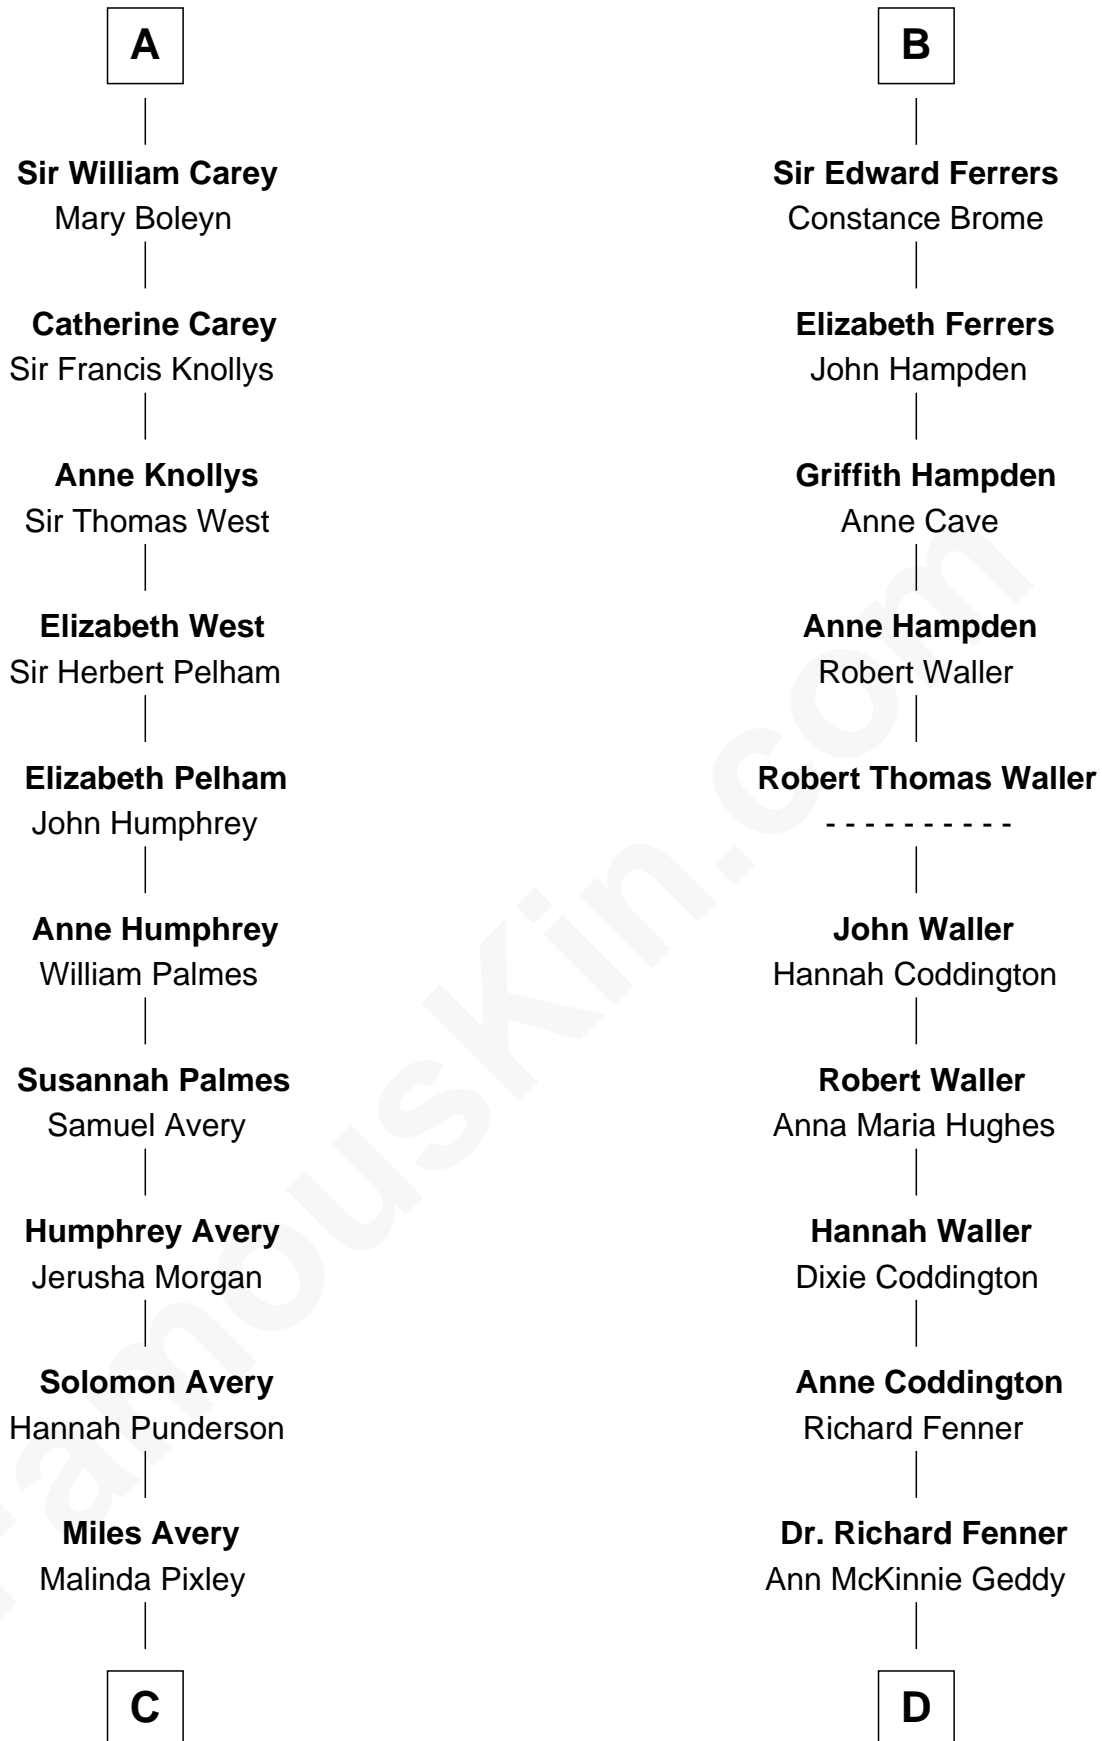

# FamousKin.com Relationship Chart of

**Nelson Rockefeller**  
41st U.S. Vice-President

21st cousin of

**John McCain**  
U.S. Senator from Arizona

**Sir Gilbert de Clare**  
Joan of Acre

**C**

**Lucy Avery**  
Godfrey Lewis Rockefeller

**William Avery Rockefeller**  
Eliza Davison

**John Davison Rockefeller**  
Laura Celestia Spelman

**John Davison Rockefeller**  
Abby Greene Aldrich

**Nelson Rockefeller**  
*41st U.S. Vice-President*

**D**

**Eliza Geddy Fenner**  
James Vaulx

**James Junius Vaulx**  
Margaret Garside

**Katherine Davey Vaulx**  
Adm. John Sidney McCain

**Adm. John Sidney McCain**  
Roberta Wright

**John McCain**  
*U.S. Senator from Arizona*