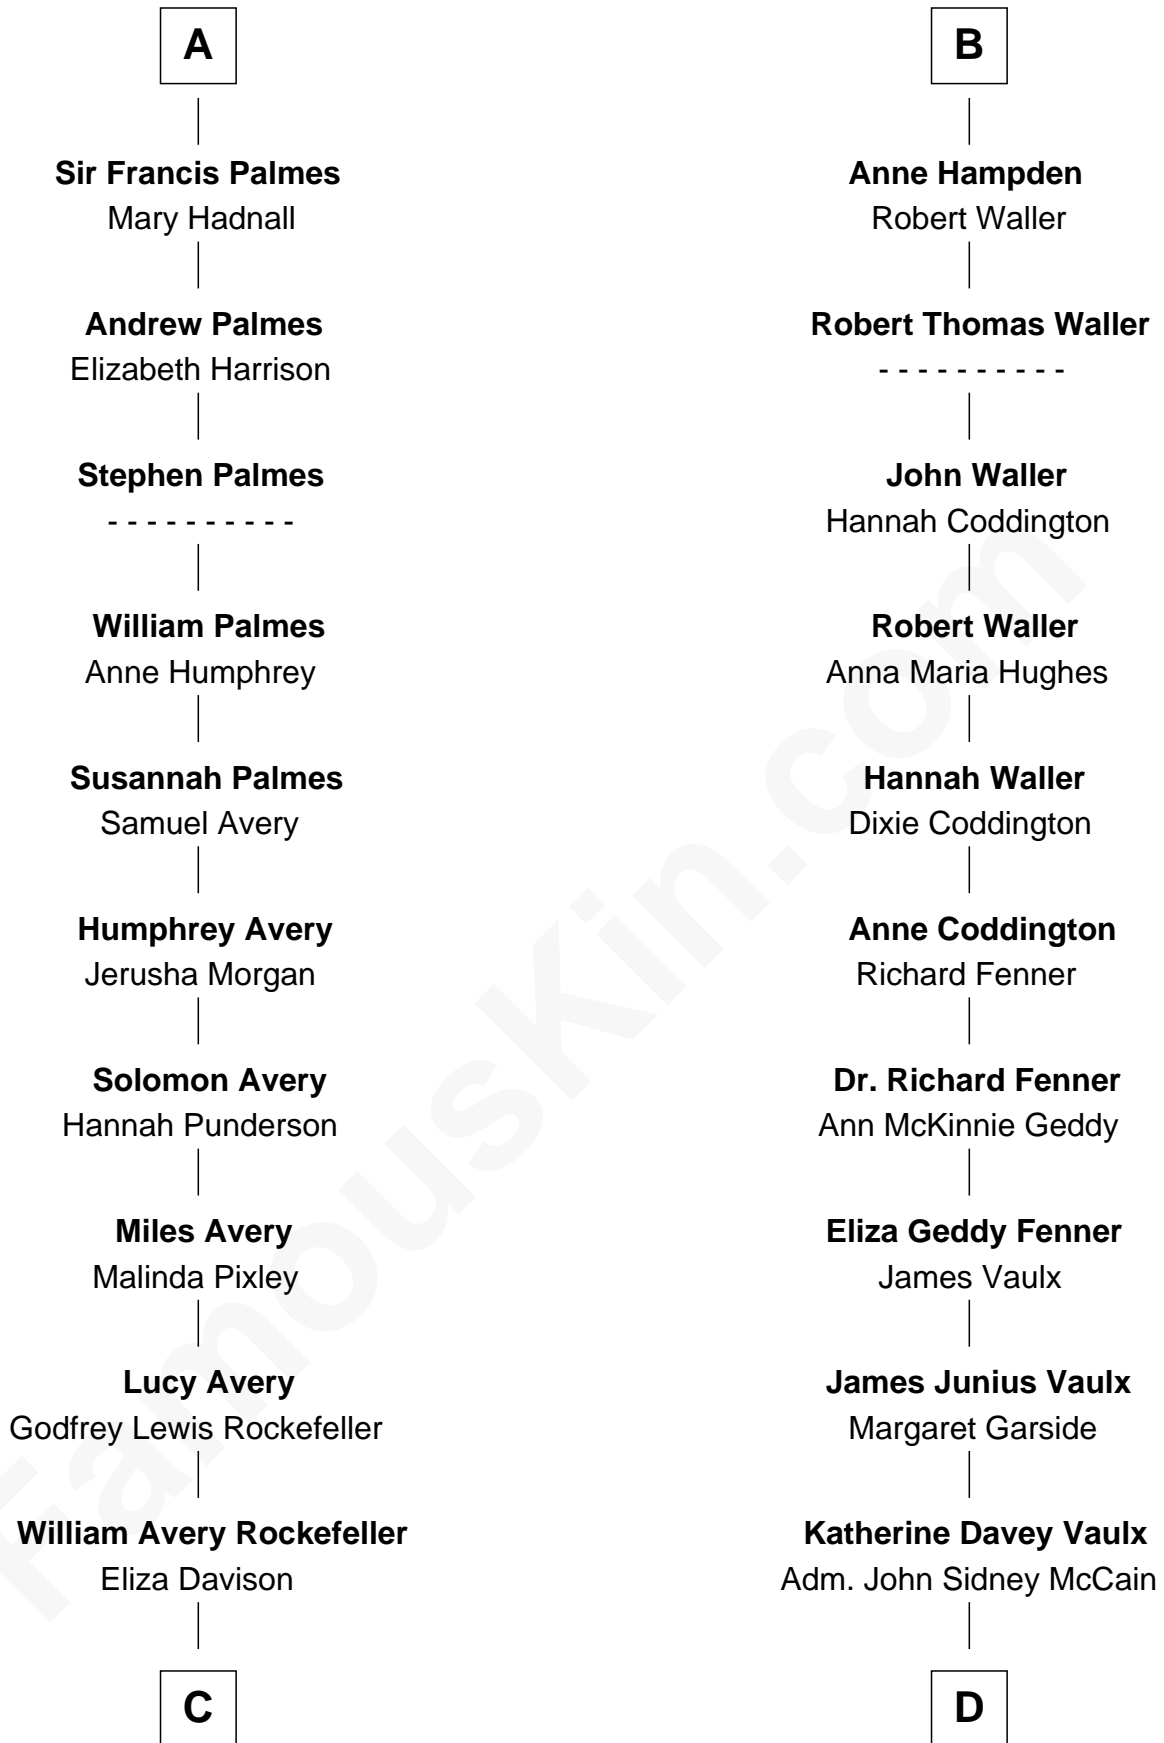

FamousKin.com Relationship Chart of

Nelson Rockefeller

41st U.S. Vice-President

18th cousin 1 time removed of

John McCain

U.S. Senator from Arizona

John de Welles

Maud de Roos

C

John Davison Rockefeller
Laura Celestia Spelman

John Davison Rockefeller
Abby Greene Aldrich

Nelson Rockefeller
41st U.S. Vice-President

D

Adm. John Sidney McCain
Roberta Wright

John McCain
U.S. Senator from Arizona