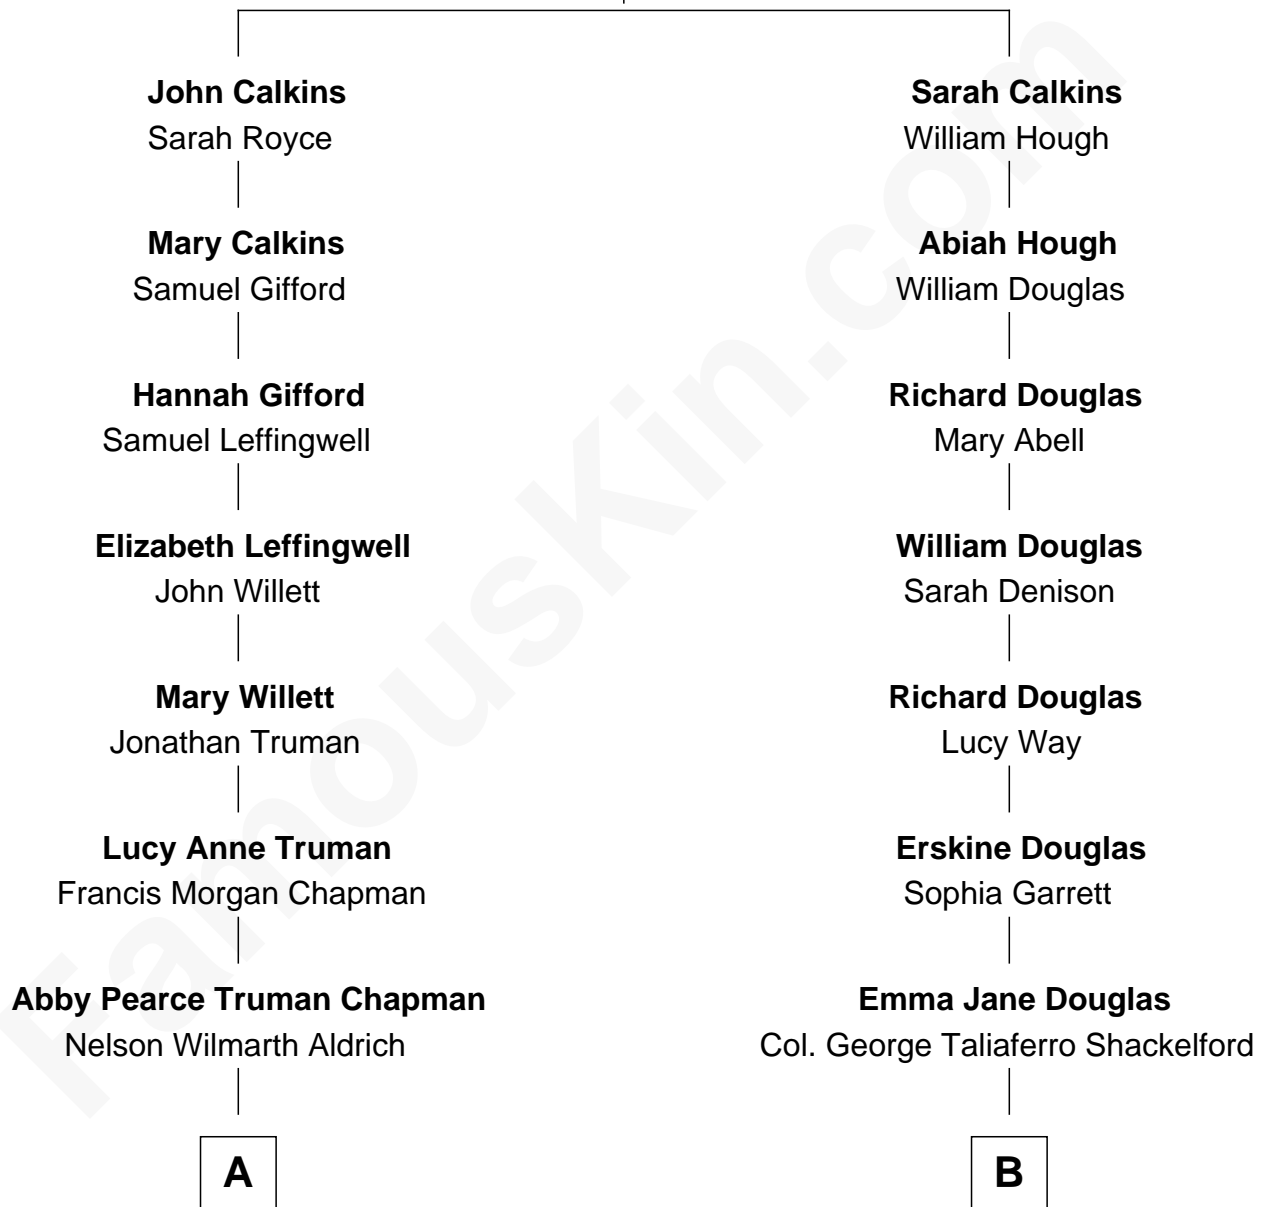

# FamousKin.com Relationship Chart of

**Nelson Rockefeller**

*41st U.S. Vice-President*

8th cousin 2 times removed of

**Illeana Douglas**

*TV and Movie Actress*

**Hugh Calkins**

Anne - - - - -

**A**

**Abby Greene Aldrich**  
John Davison Rockefeller

**Nelson Rockefeller**  
*41st U.S. Vice-President*

**B**

**Lena Priscilla Shackelford**  
Edouard Gregory Hesselberg

**Melvyn Edouard Hesselberg**  
Rosalind Hightower