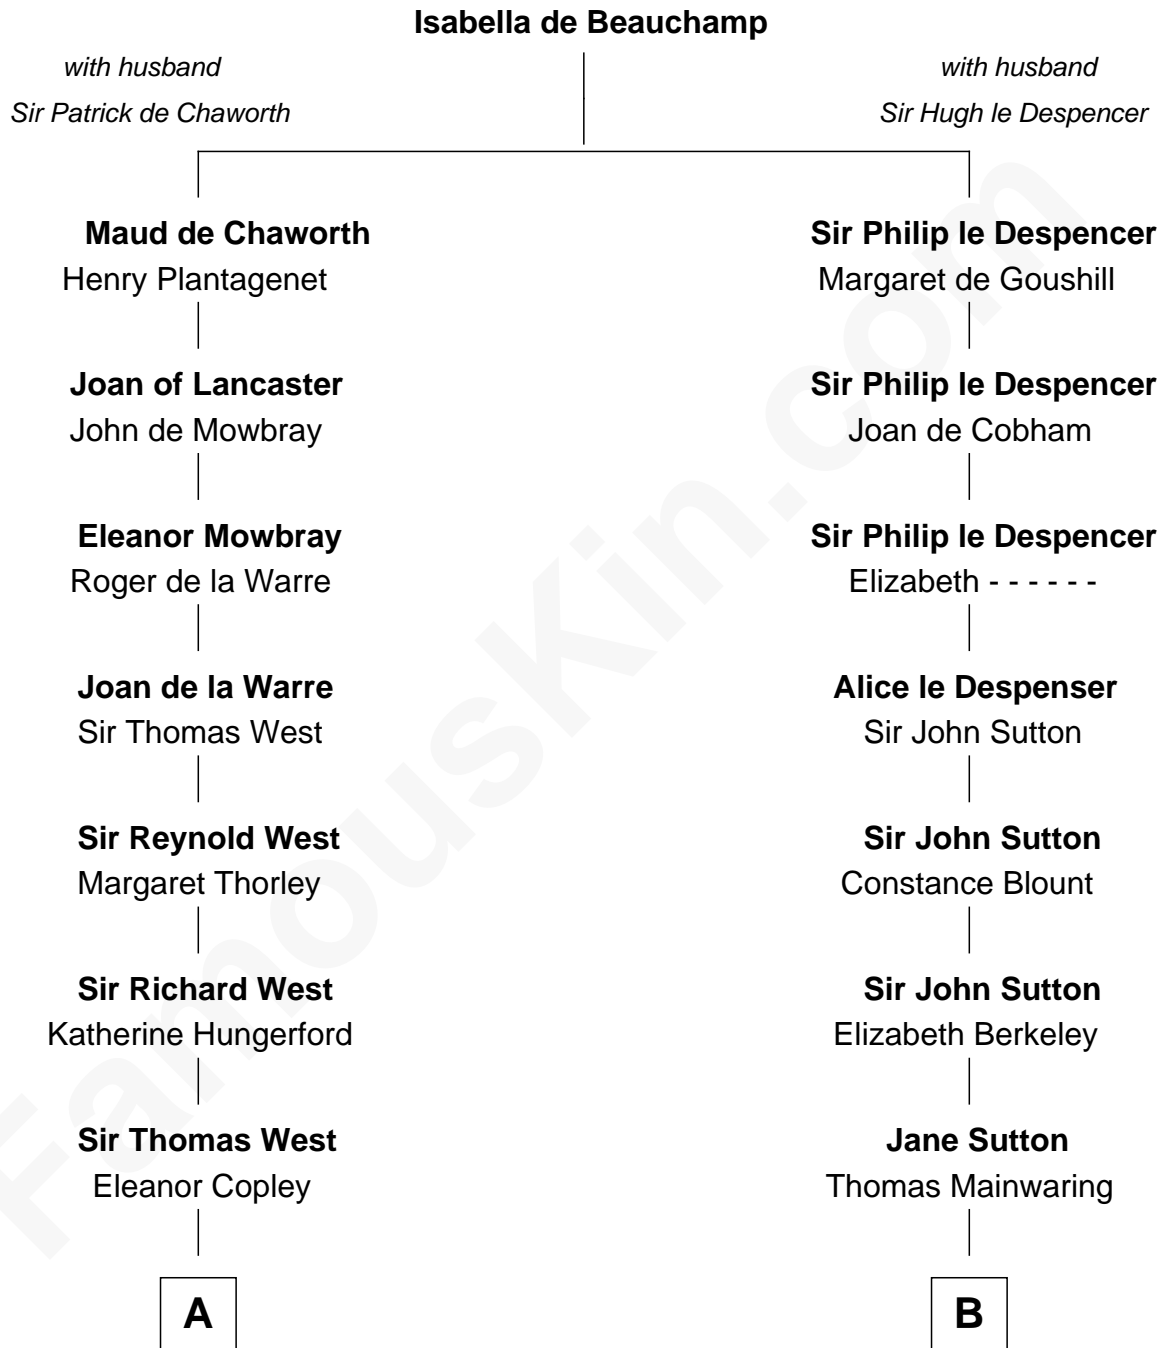

# FamousKin.com Relationship Chart of

**Nelson Rockefeller**  
41st U.S. Vice-President

21st cousin of

**Illeana Douglas**  
TV and Movie Actress

**C**

**Lucy Avery**

Godfrey Lewis Rockefeller

**William Avery Rockefeller**

Eliza Davison

**John Davison Rockefeller**

Laura Celestia Spelman

**John Davison Rockefeller**

Abby Greene Aldrich

**Nelson Rockefeller**

*41st U.S. Vice-President*

**D**

**Emma Jane Douglas**

Col. George Taliaferro Shackelford

**Lena Priscilla Shackelford**

Edouard Gregory Hesselberg

**Melvyn Edouard Hesselberg**

Rosalind Hightower

**Gregory Hesselberg**

Joan Georgescu

**Illeana Douglas**

*TV and Movie Actress*