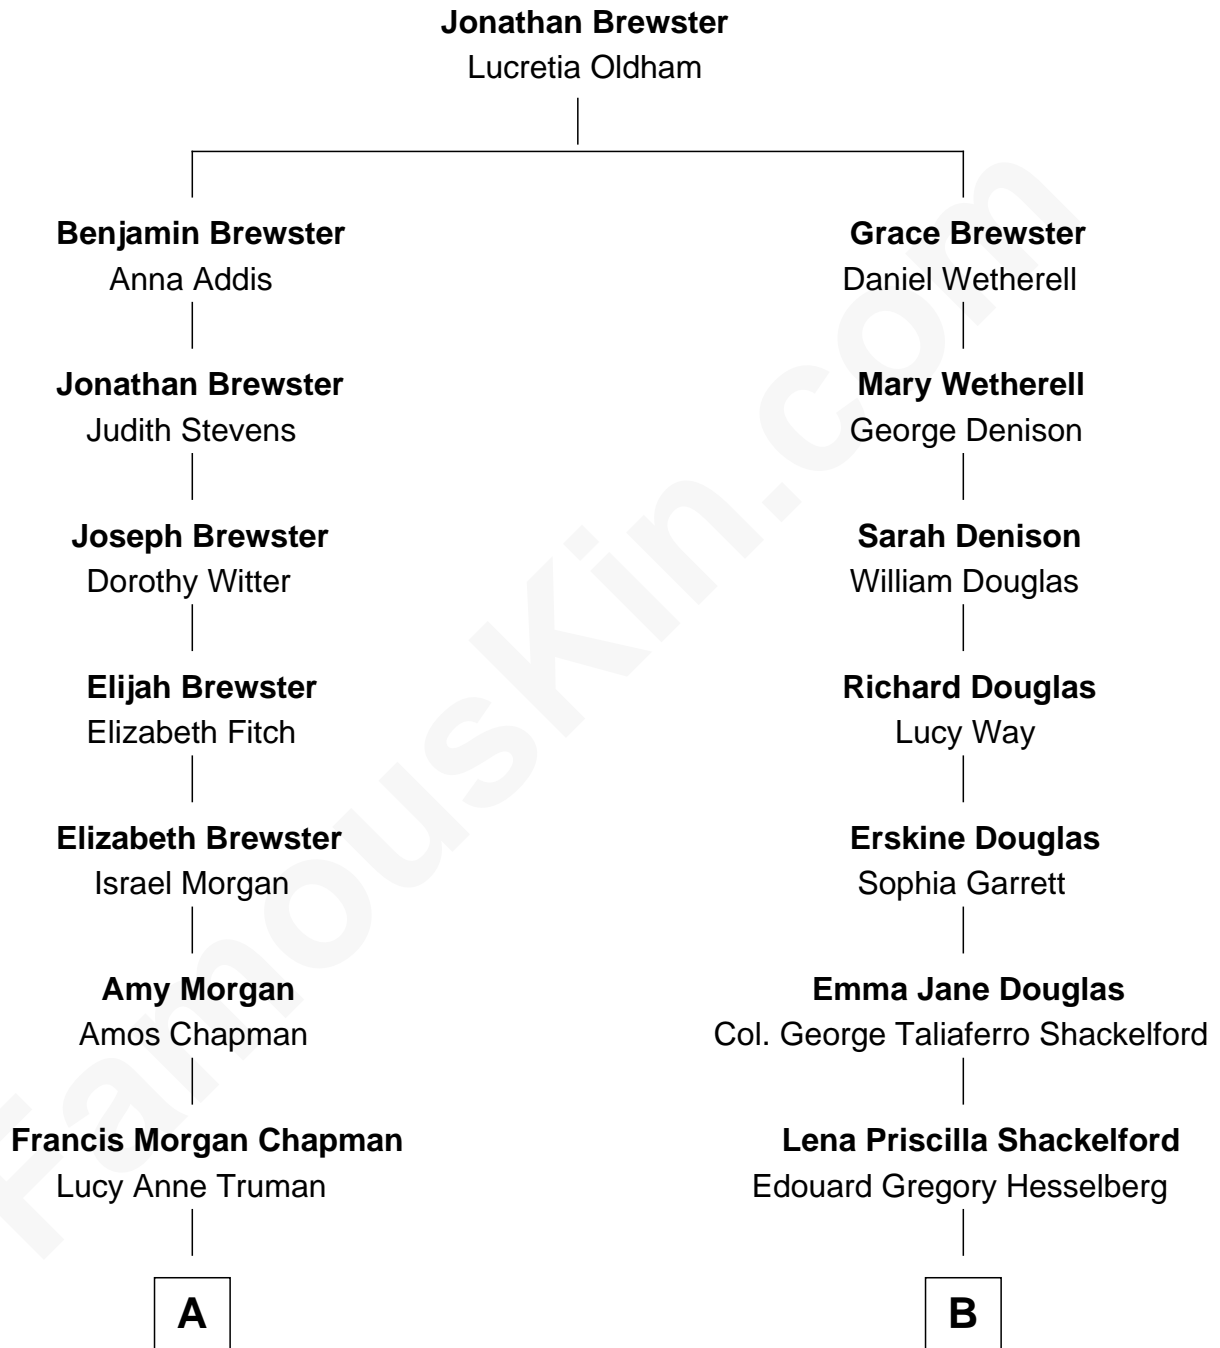

FamousKin.com Relationship Chart of

Nelson Rockefeller
41st U.S. Vice-President

9th cousin of

Illeana Douglas
TV and Movie Actress

A

Abby Pearce Truman Chapman

Nelson Wilmarth Aldrich

Abby Greene Aldrich

John Davison Rockefeller

Nelson Rockefeller

41st U.S. Vice-President

B

Melvyn Edouard Hesselberg

Rosalind Hightower

Gregory Hesselberg

Joan Georgescu