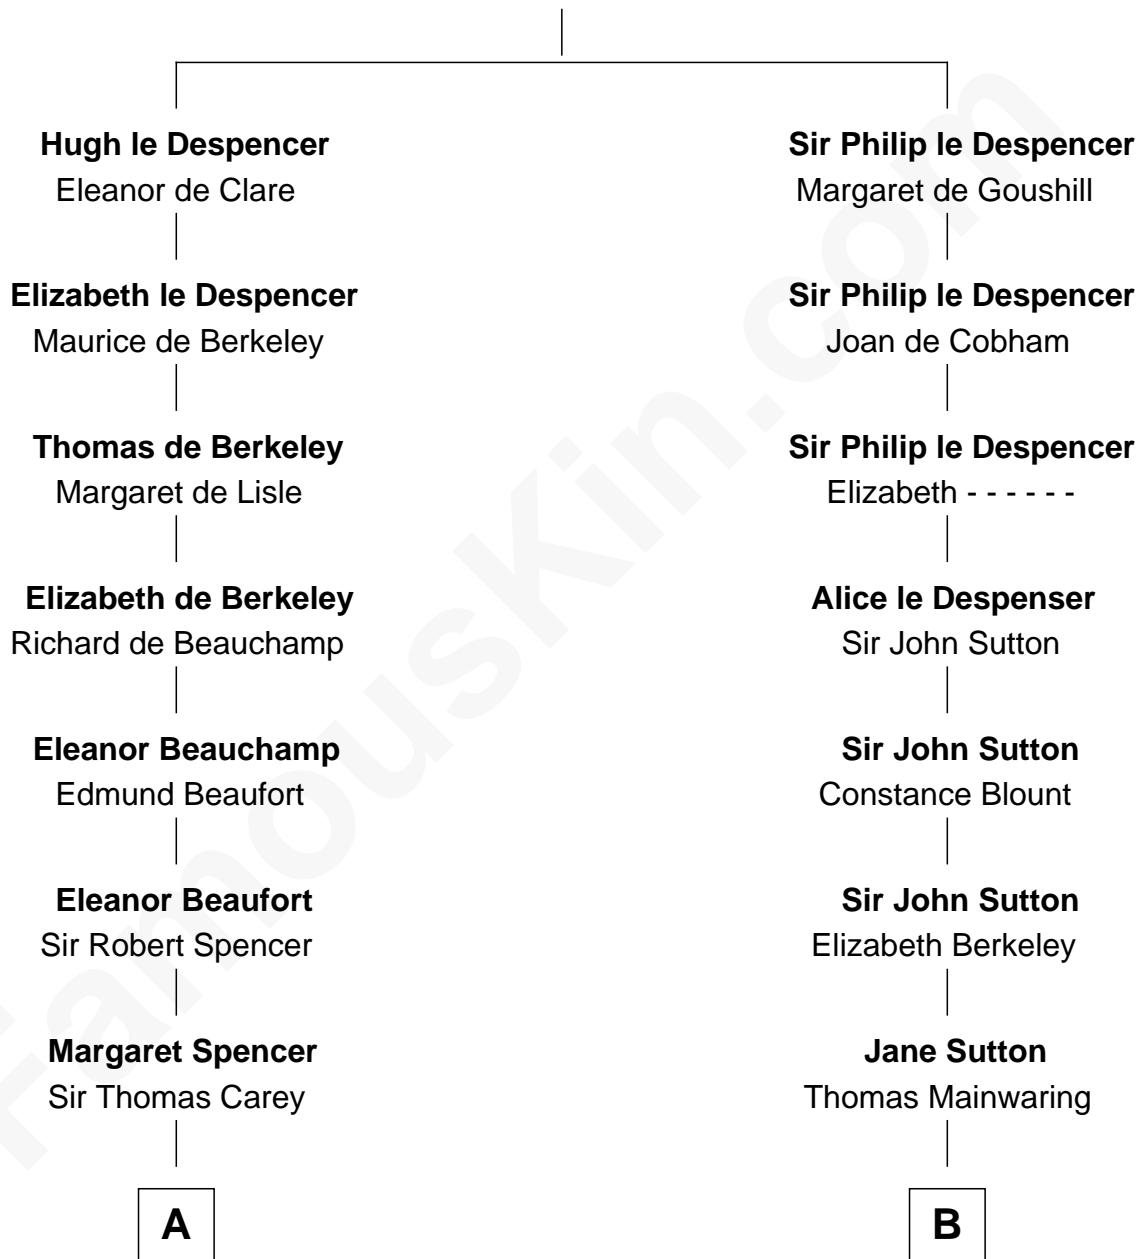

FamousKin.com Relationship Chart of

Nelson Rockefeller
41st U.S. Vice-President

21st cousin of

Illeana Douglas
TV and Movie Actress

Sir Hugh le Despencer
Isabella de Beauchamp

C

Lucy Avery

Godfrey Lewis Rockefeller

William Avery Rockefeller

Eliza Davison

John Davison Rockefeller

Laura Celestia Spelman

John Davison Rockefeller

Abby Greene Aldrich

Nelson Rockefeller

41st U.S. Vice-President

D

Emma Jane Douglas

Col. George Taliaferro Shackelford

Lena Priscilla Shackelford

Edouard Gregory Hesselberg

Melvyn Edouard Hesselberg

Rosalind Hightower

Gregory Hesselberg