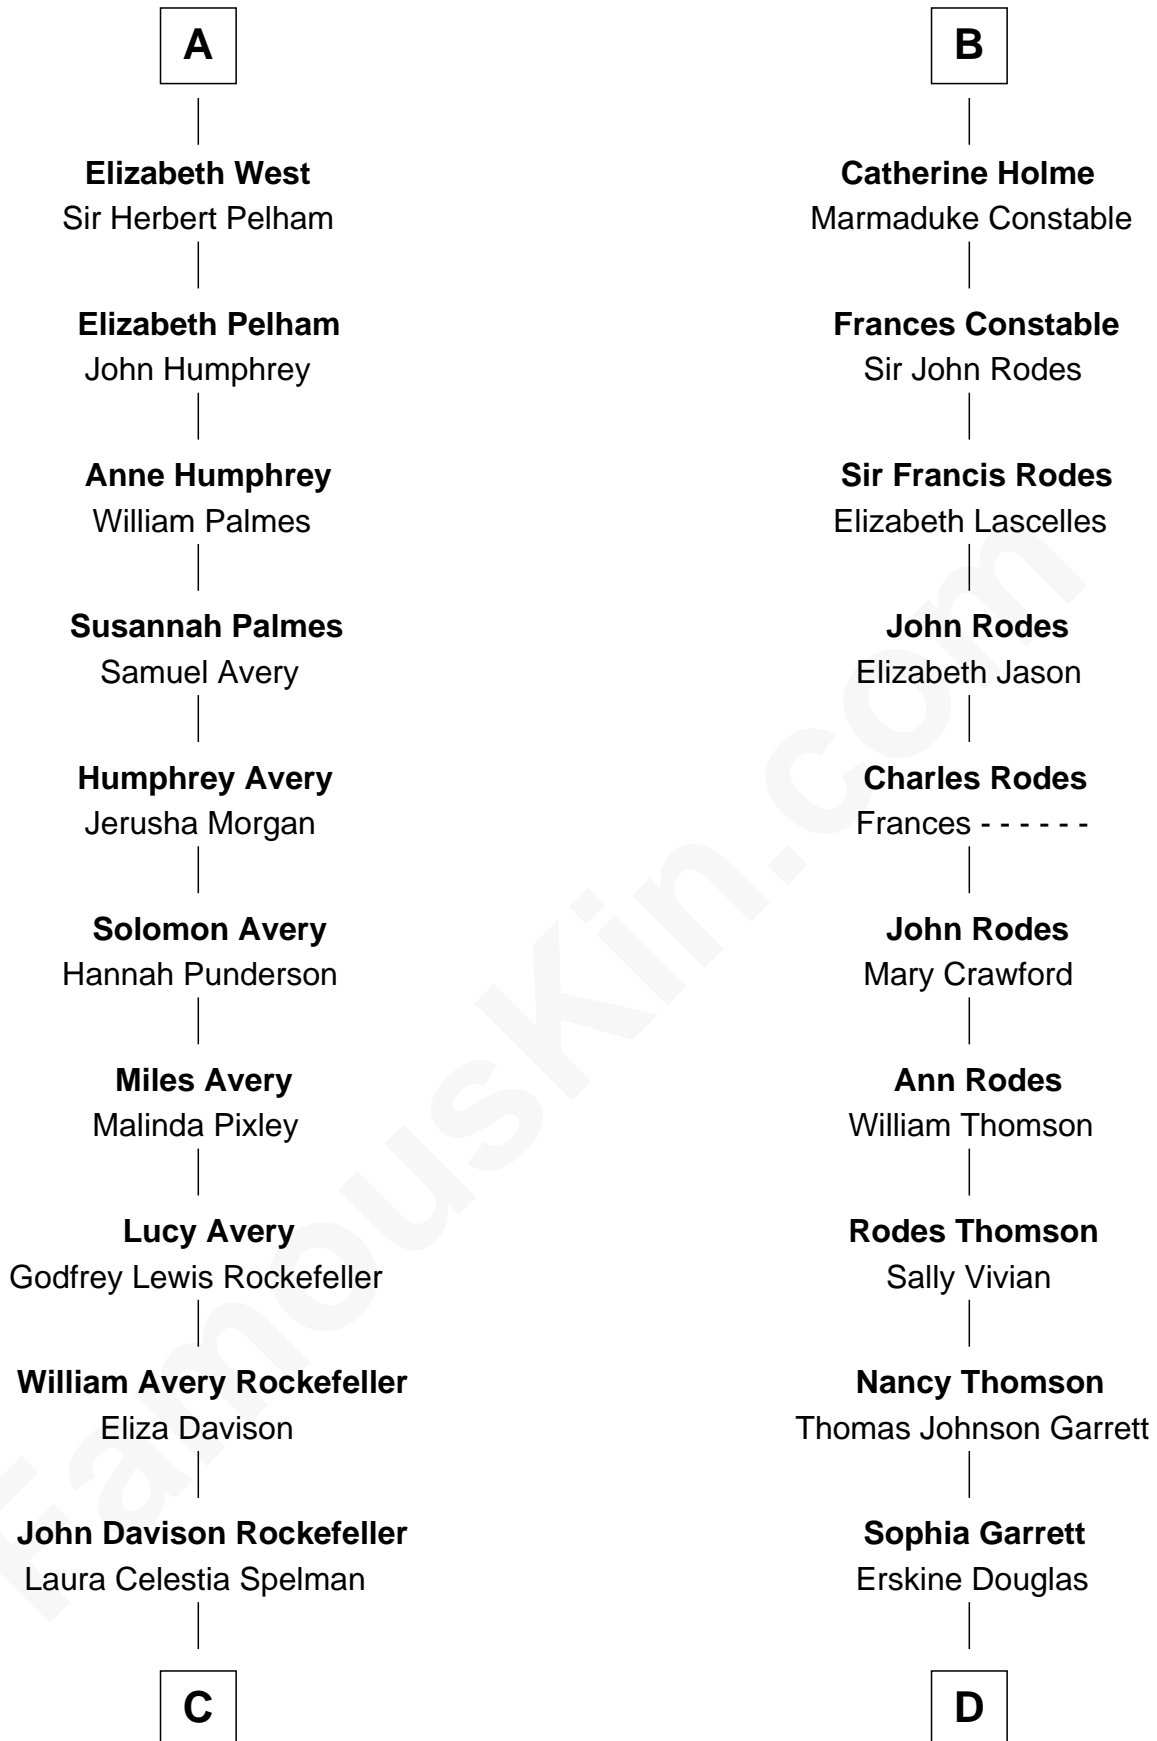

# FamousKin.com Relationship Chart of

**Nelson Rockefeller**  
41st U.S. Vice-President

18th cousin 3 times removed of

**Illeana Douglas**  
TV and Movie Actress

**Sir Michael de la Pole**  
Katherine Wingfield

**C**

**John Davison Rockefeller**

Abby Greene Aldrich

**Nelson Rockefeller**

*41st U.S. Vice-President*

**D**

**Emma Jane Douglas**

Col. George Taliaferro Shackelford

**Lena Priscilla Shackelford**

Edouard Gregory Hesselberg

**Melvyn Edouard Hesselberg**

Rosalind Hightower

**Gregory Hesselberg**

Joan Georgescu

**Illeana Douglas**

*TV and Movie Actress*