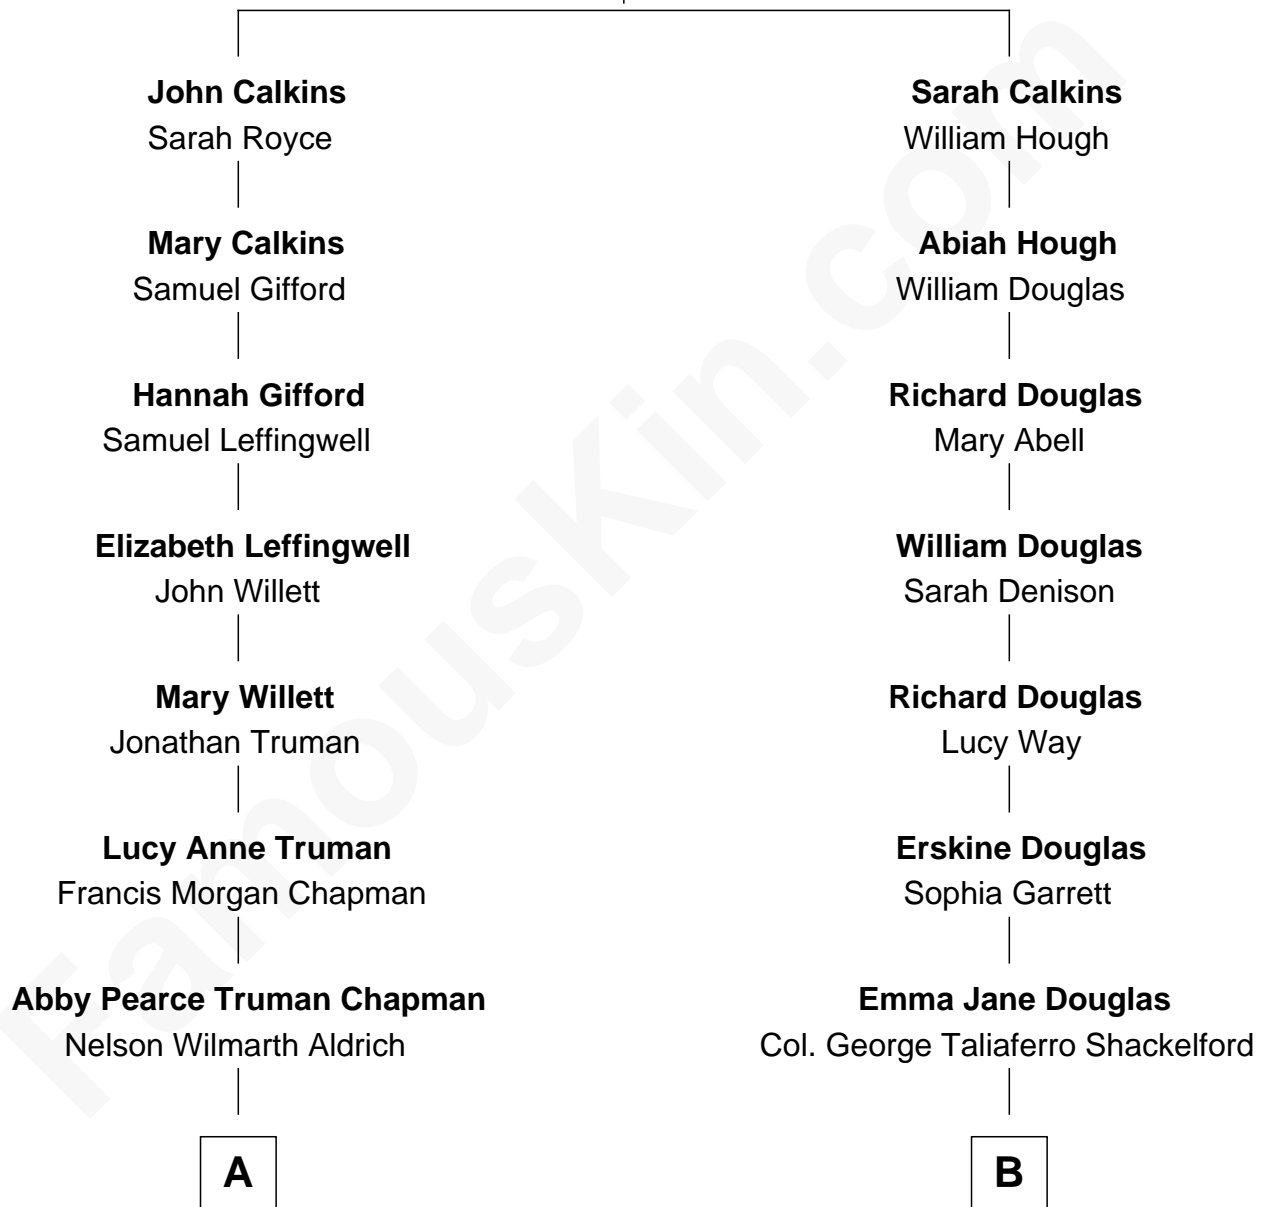

FamousKin.com Relationship Chart of

Nelson Rockefeller
41st U.S. Vice-President

8th cousin of

Melvyn Douglas
Movie Actor

Hugh Calkins
Anne - - - - -

A

Abby Greene Aldrich
John Davison Rockefeller

Nelson Rockefeller
41st U.S. Vice-President

B

Lena Priscilla Shackelford
Edouard Gregory Hesselberg

Melvyn Douglas
Movie Actor

FamousKin.com