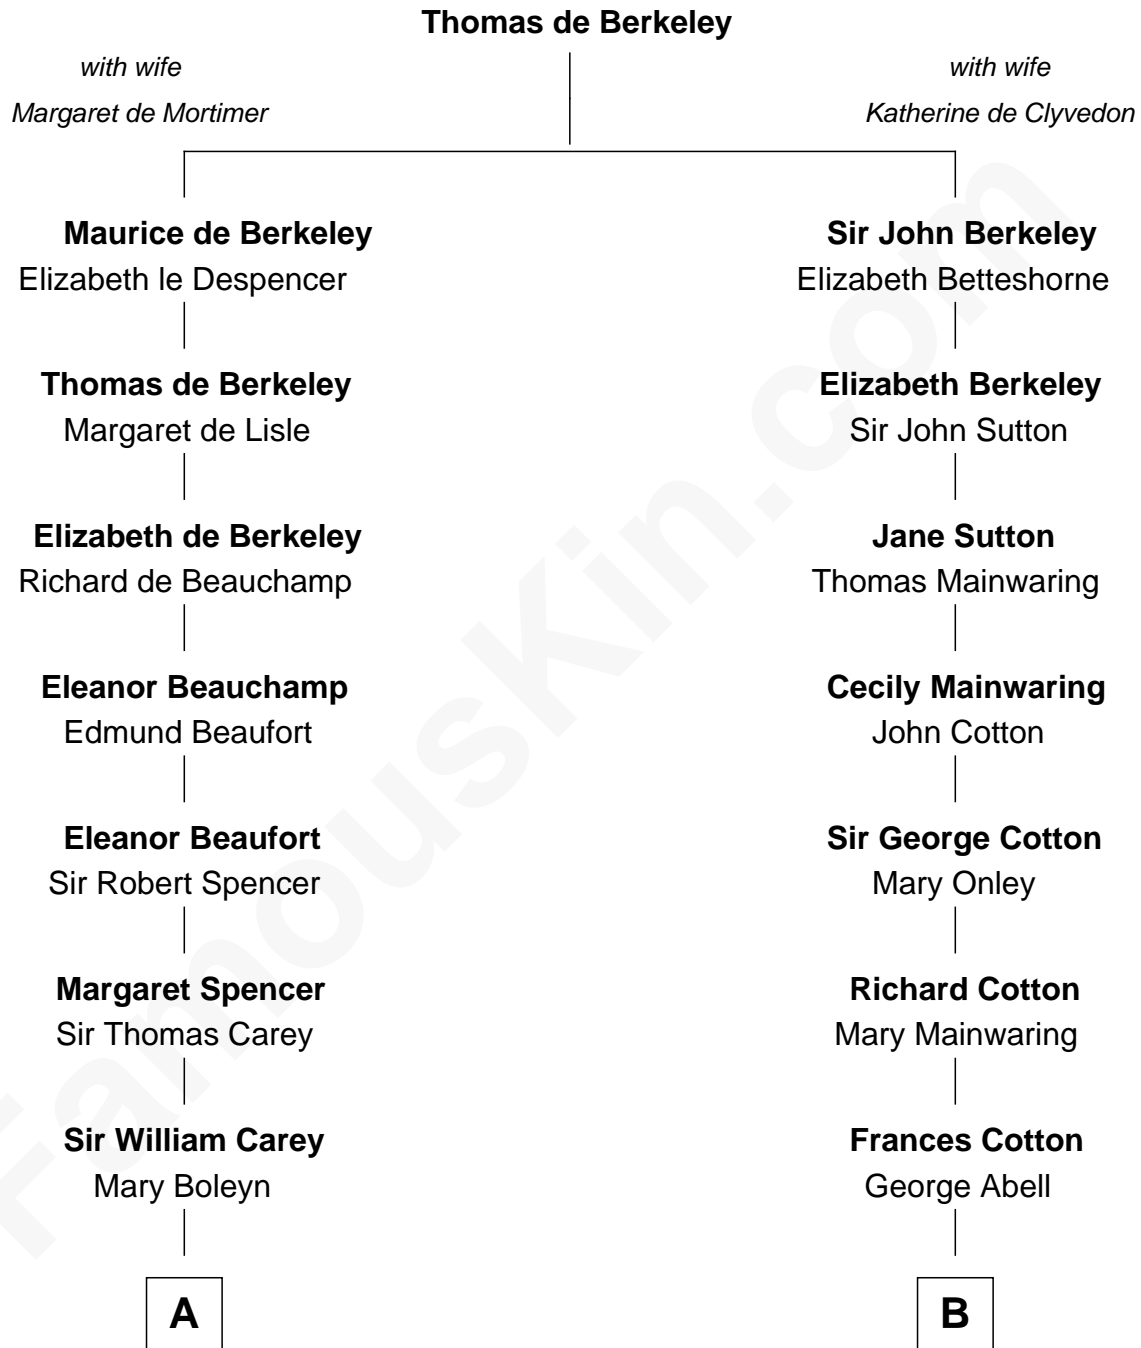

FamousKin.com
Relationship Chart of
Nelson Rockefeller
41st U.S. Vice-President

15th cousin 5 times removed of
Melvyn Douglas
Movie Actor

C

|
William Avery Rockefeller

Eliza Davison

|
John Davison Rockefeller

Laura Celestia Spelman

|
John Davison Rockefeller

Abby Greene Aldrich

|
Nelson Rockefeller

41st U.S. Vice-President

FamousKin.com