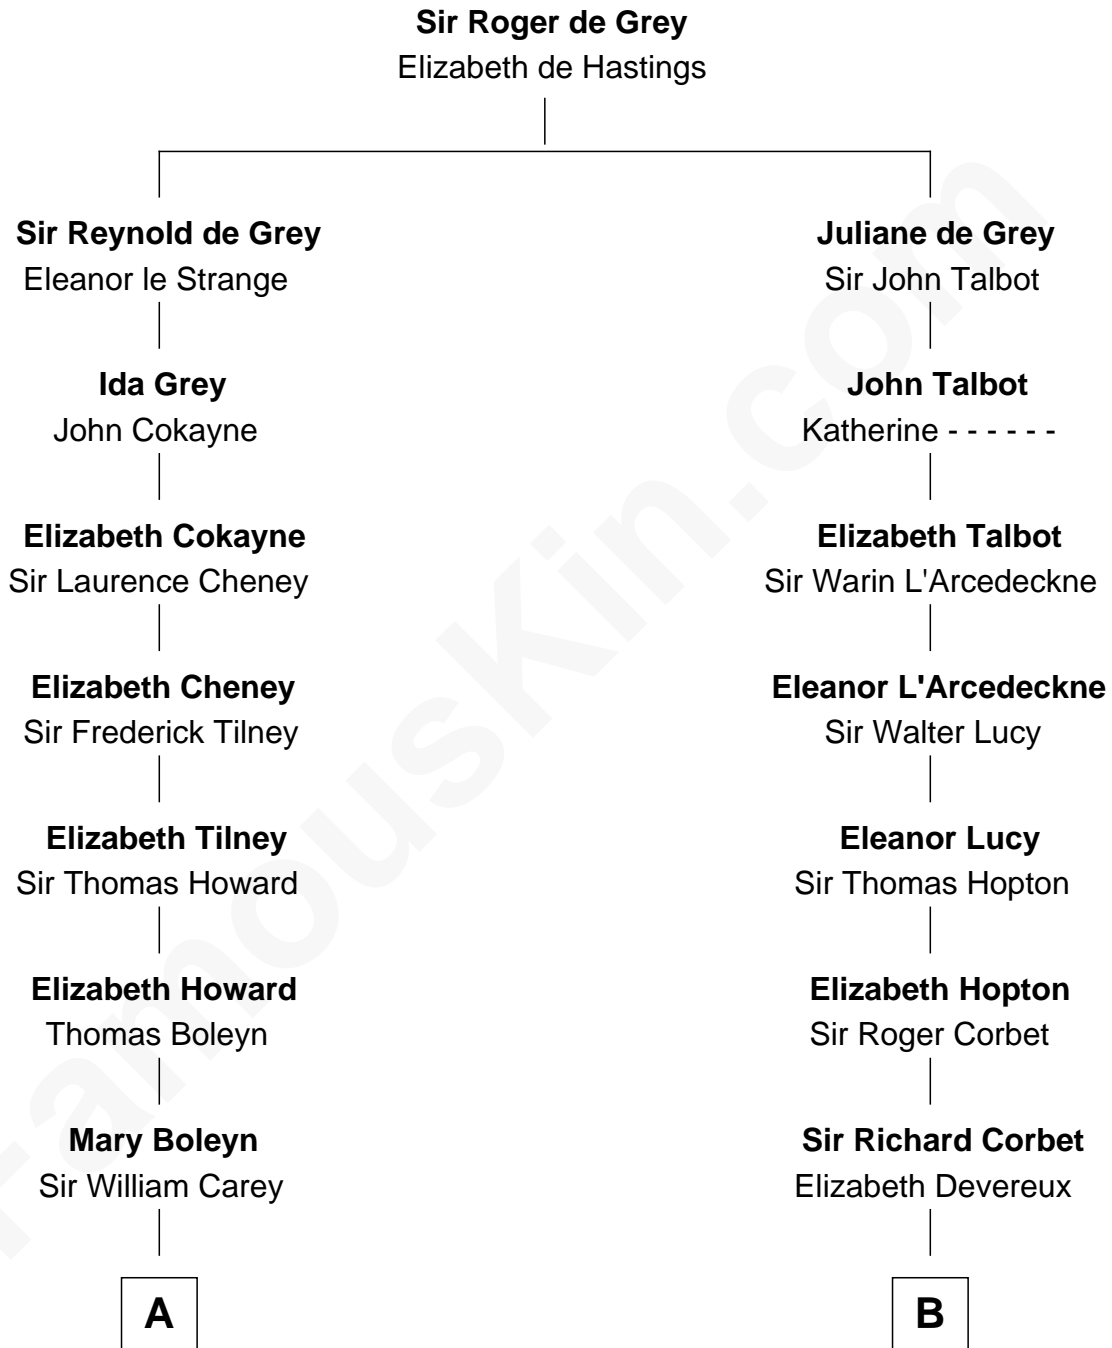

FamousKin.com Relationship Chart of

Nelson Rockefeller
41st U.S. Vice-President

20th cousin of

Melvyn Douglas
Movie Actor

C

William Avery Rockefeller

Eliza Davison

John Davison Rockefeller

Laura Celestia Spelman

John Davison Rockefeller

Abby Greene Aldrich

Nelson Rockefeller

41st U.S. Vice-President

D

Erskine Douglas

Sophia Garrett