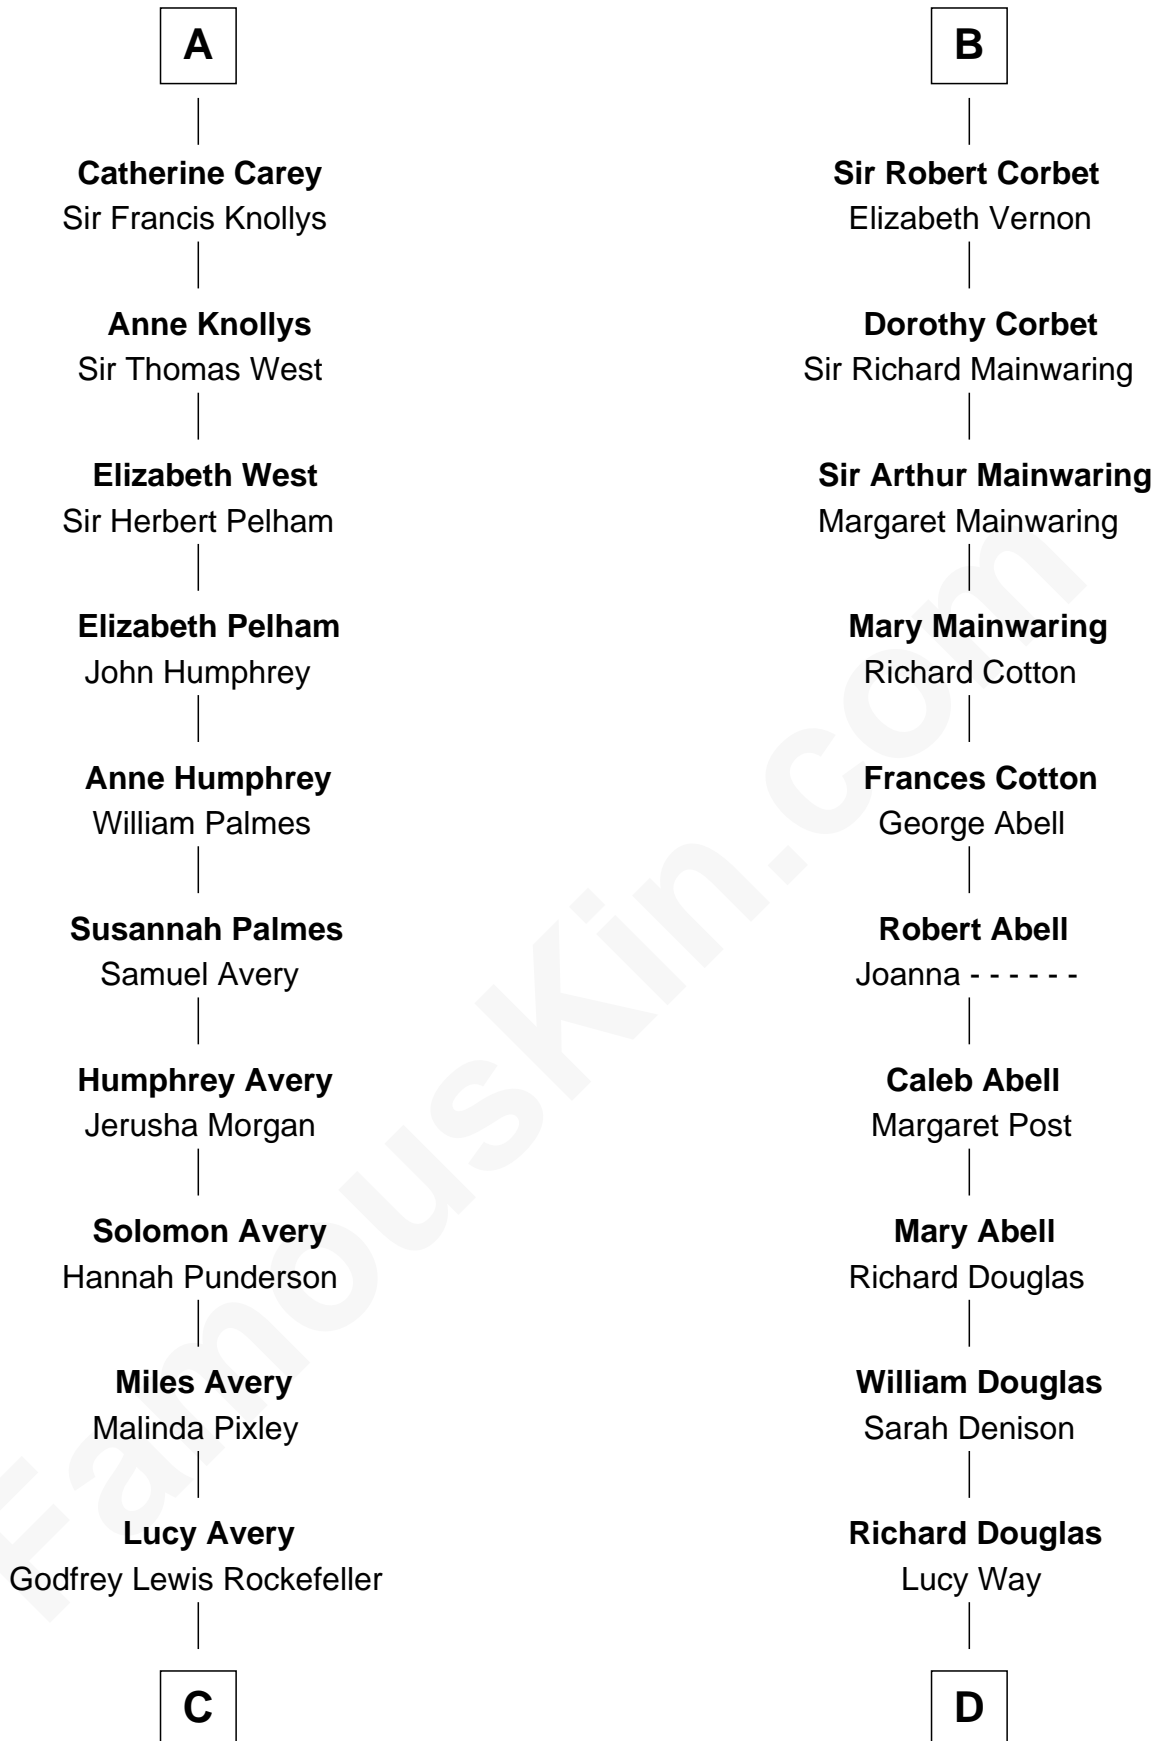

FamousKin.com Relationship Chart of

Nelson Rockefeller
41st U.S. Vice-President

20th cousin of

Melvyn Douglas
Movie Actor

C

William Avery Rockefeller

Eliza Davison

John Davison Rockefeller

Laura Celestia Spelman

John Davison Rockefeller

Abby Greene Aldrich

Nelson Rockefeller

41st U.S. Vice-President

D

Erskine Douglas

Sophia Garrett

Emma Jane Douglas

Col. George Taliaferro Shackelford

Lena Priscilla Shackelford

Edouard Gregory Hesselberg

Melvyn Douglas

Movie Actor

FamousKin.com