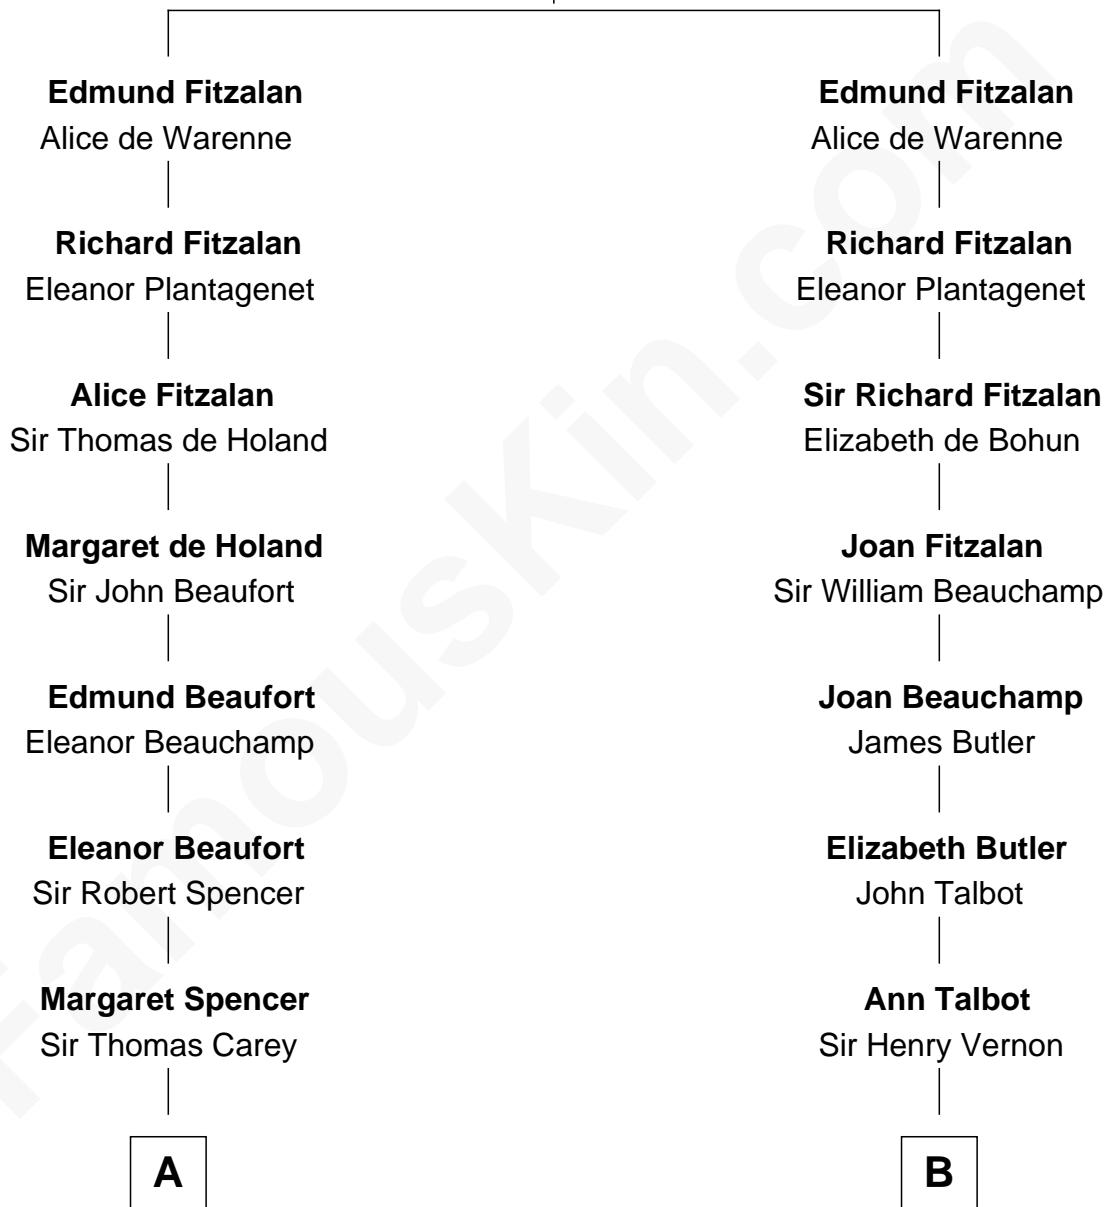

# FamousKin.com Relationship Chart of

**Nelson Rockefeller**  
41st U.S. Vice-President

20th cousin 1 time removed of

**Melvyn Douglas**  
Movie Actor

**Richard Fitzalan**  
Alice de Saluzzo

**C**

**Lucy Avery**

Godfrey Lewis Rockefeller

**William Avery Rockefeller**

Eliza Davison

**John Davison Rockefeller**

Laura Celestia Spelman

**John Davison Rockefeller**

Abby Greene Aldrich

**Nelson Rockefeller**

*41st U.S. Vice-President*

**D**

**Erskine Douglas**

Sophia Garrett

**Emma Jane Douglas**

Col. George Taliaferro Shackelford

**Lena Priscilla Shackelford**

Edouard Gregory Hesselberg