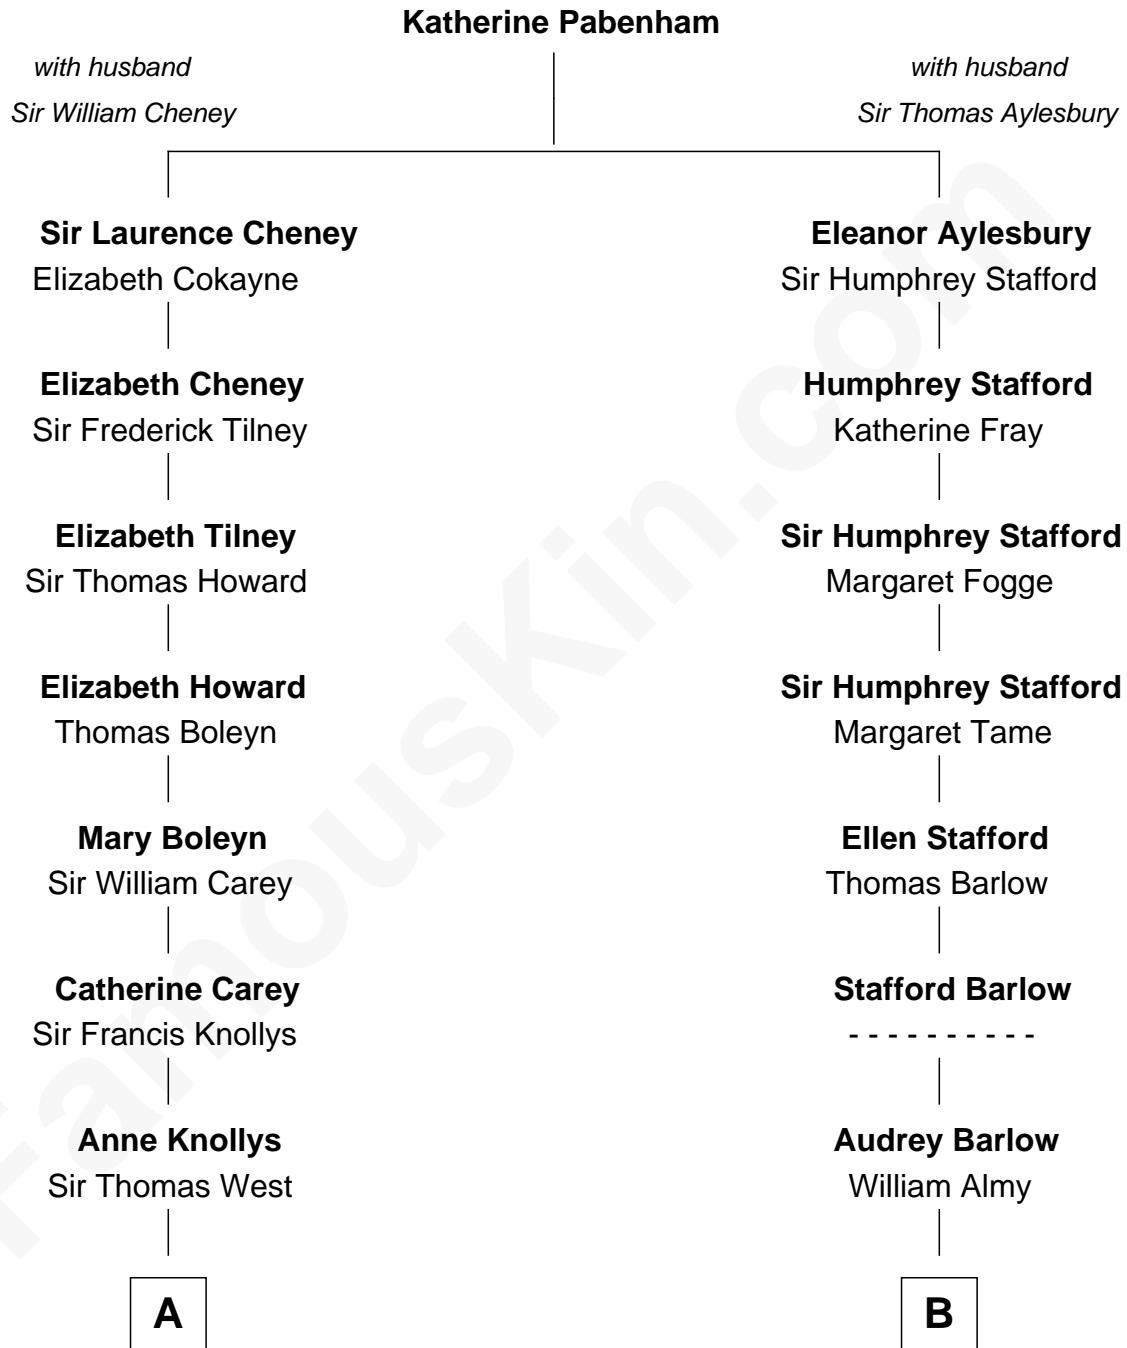

FamousKin.com Relationship Chart of

Nelson Rockefeller
41st U.S. Vice-President

18th cousin of

Sarah Palin
9th Governor of Alaska

C

John Davison Rockefeller

Abby Greene Aldrich

Nelson Rockefeller

41st U.S. Vice-President

D

Charles Richard Heath

Sarah Sheeran

Sarah Palin

9th Governor of Alaska

FamousKin.com