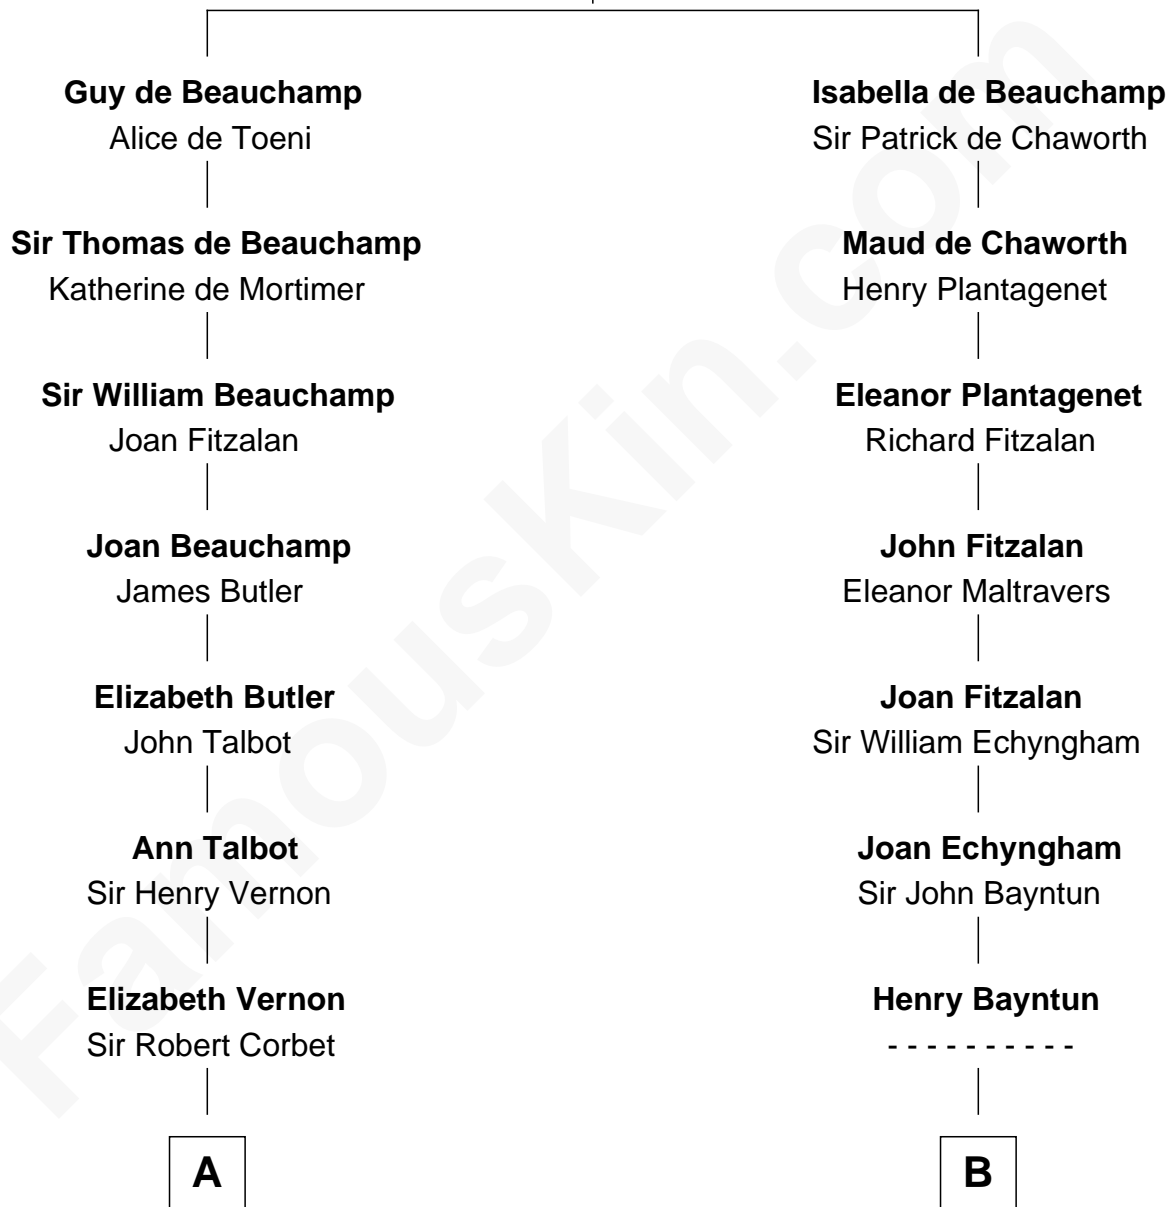

FamousKin.com Relationship Chart of

Nelson Rockefeller
41st U.S. Vice-President

21st cousin of

Sarah Palin
9th Governor of Alaska

William de Beauchamp
Maud FitzJohn

C

Lucy Avery
Godfrey Lewis Rockefeller

William Avery Rockefeller
Eliza Davison

John Davison Rockefeller
Laura Celestia Spelman

John Davison Rockefeller
Abby Greene Aldrich

Nelson Rockefeller
41st U.S. Vice-President

D

Thomas S. Ruddock
Maria Nancy Newell

May Belle Ruddock
Henry Charles Brandt