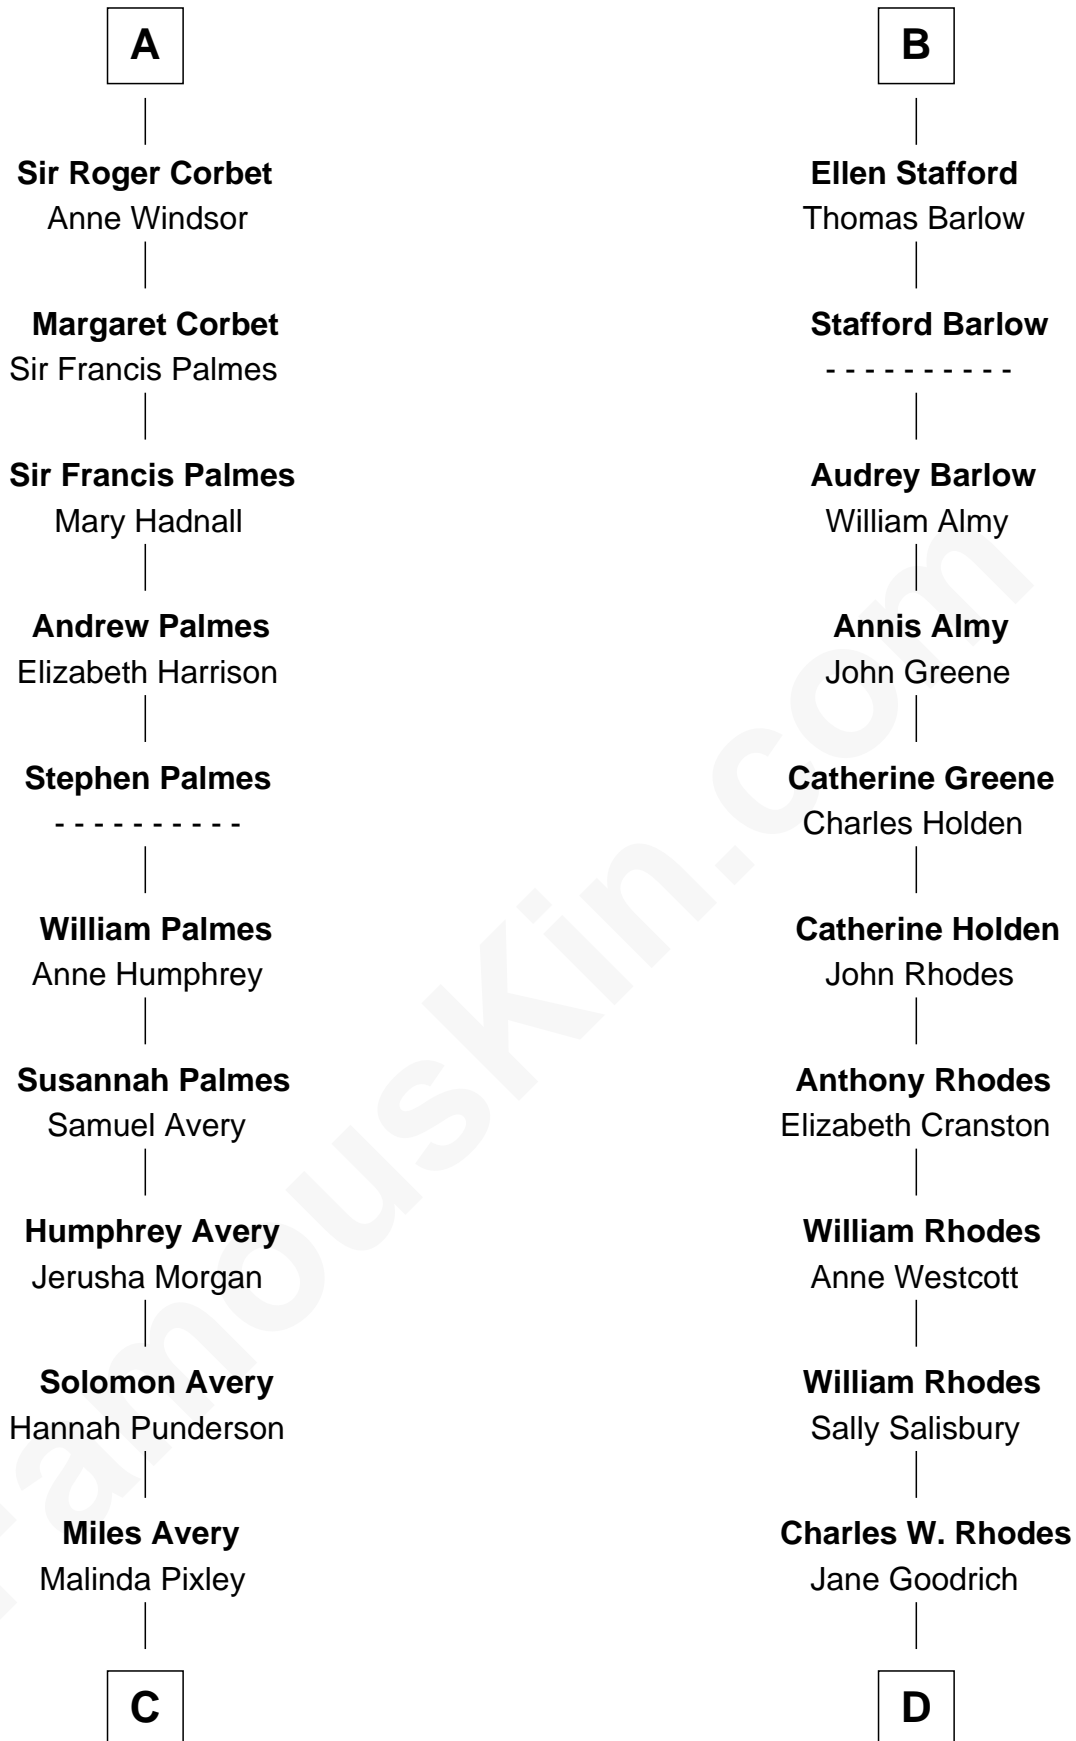

FamousKin.com Relationship Chart of

Nelson Rockefeller
41st U.S. Vice-President

21st cousin of

Sarah Palin
9th Governor of Alaska

Ralph de Stafford

with wife
Margaret de Audley

with wife
Katherine de Hastang

Anne Ferrers

Sir Walter Devereux

Humphrey Stafford

Katherine Fray

Elizabeth Devereux

Sir Richard Corbet

Sir Humphrey Stafford

Margaret Fogge

Sir Robert Corbet

Elizabeth Vernon

Sir Humphrey Stafford

Margaret Tame

A

B

C

Lucy Avery
Godfrey Lewis Rockefeller

William Avery Rockefeller
Eliza Davison

John Davison Rockefeller
Laura Celestia Spelman

John Davison Rockefeller
Abby Greene Aldrich

Nelson Rockefeller
41st U.S. Vice-President

D

Alma Miranda Rhodes
James W. Heath