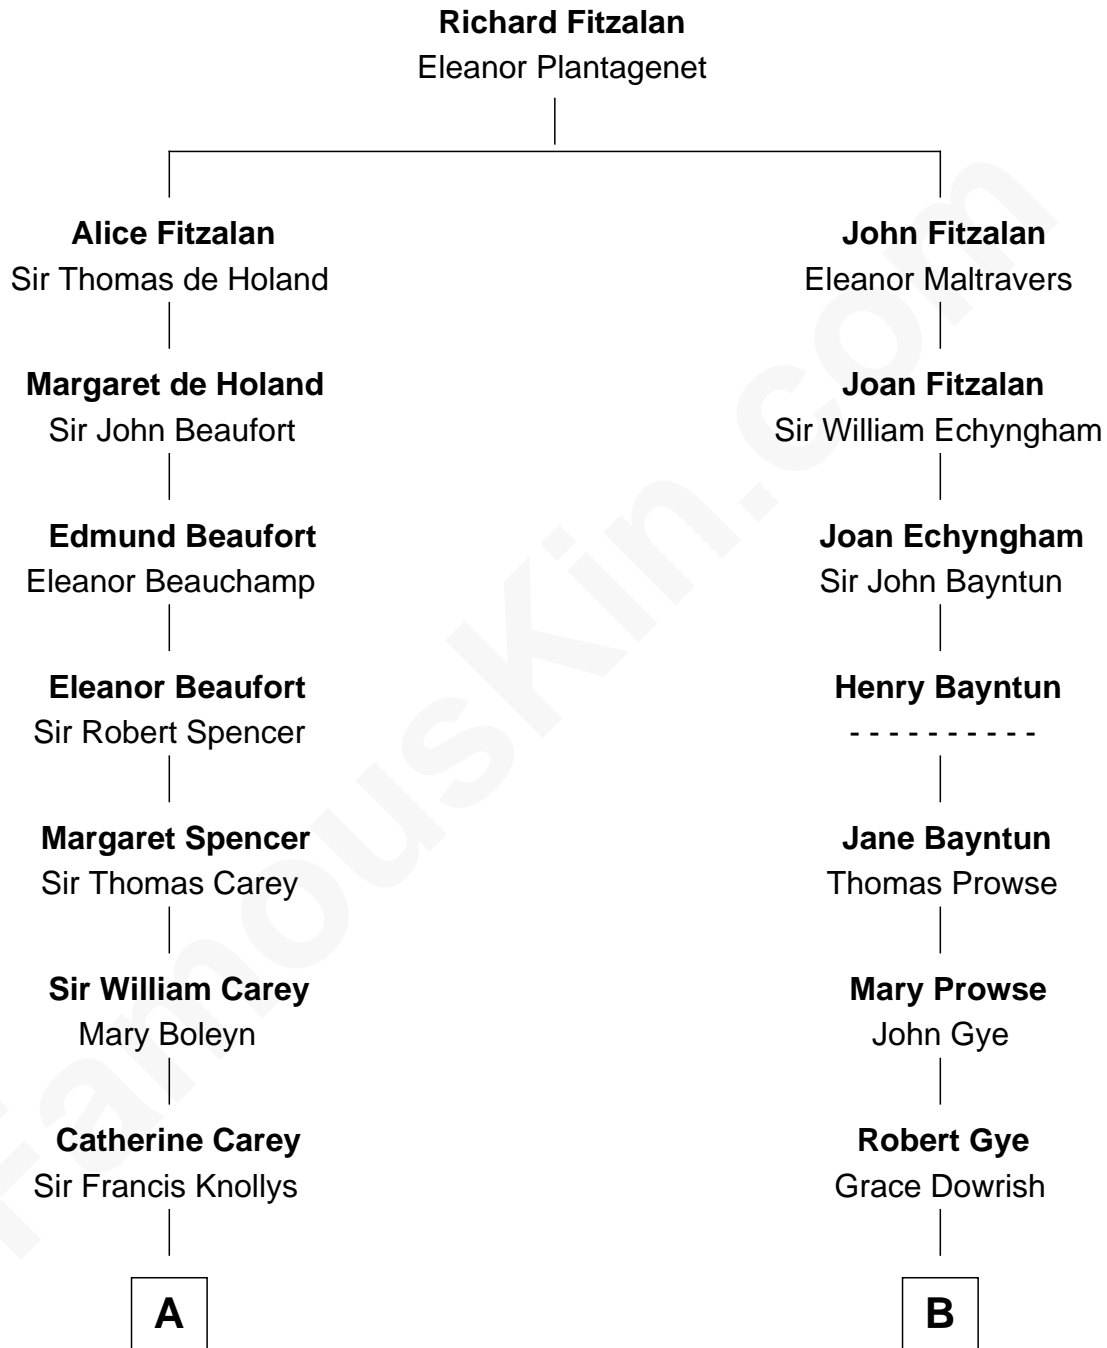

# FamousKin.com Relationship Chart of

**Nelson Rockefeller**  
41st U.S. Vice-President

18th cousin 1 time removed of

**Sarah Palin**  
9th Governor of Alaska

**C**

**John Davison Rockefeller**

Laura Celestia Spelman

**John Davison Rockefeller**

Abby Greene Aldrich

**Nelson Rockefeller**

*41st U.S. Vice-President*

**D**

**Charles Richard Heath**

Sarah Sheeran

**Sarah Palin**

*9th Governor of Alaska*

FamousKin.com