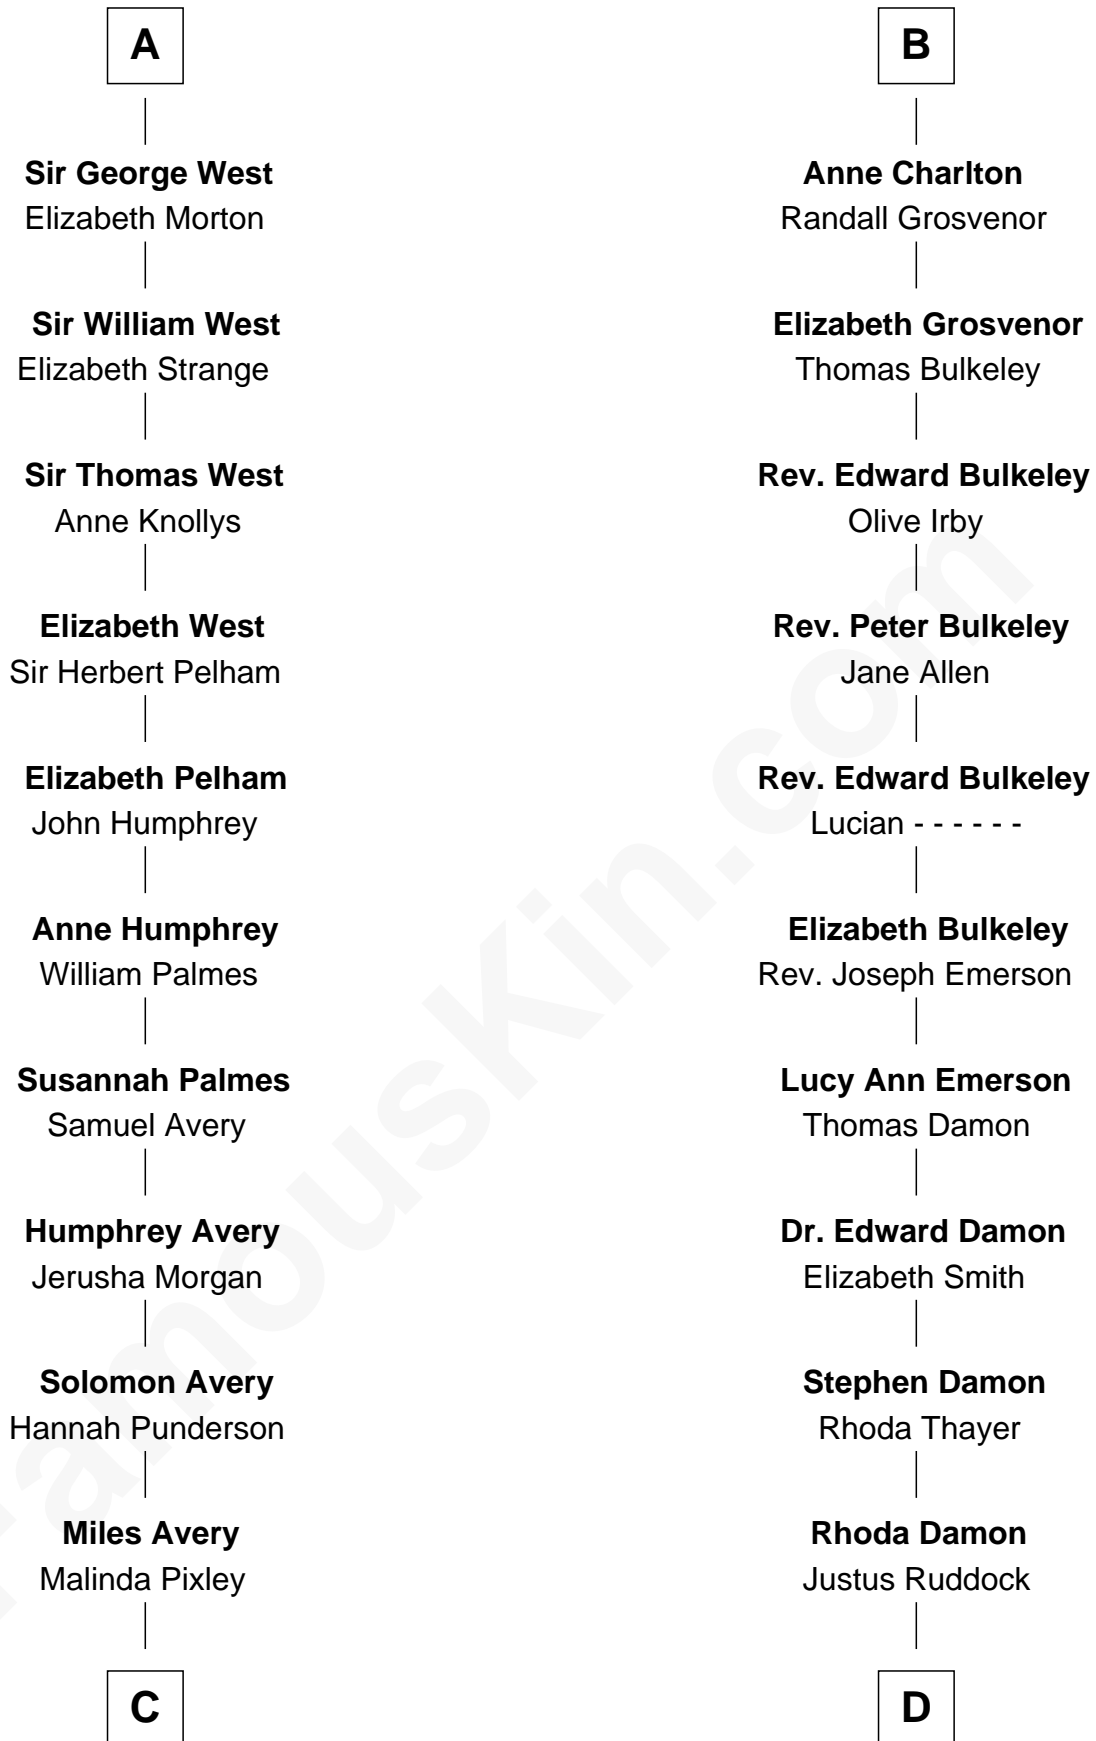

FamousKin.com Relationship Chart of

Nelson Rockefeller
41st U.S. Vice-President

21st cousin of

Sarah Palin
9th Governor of Alaska

Sir Alan la Zouche
Eleanor de Segrave

Maude la Zouche
Sir Robert de Holland

Margaret de Holland
Sir John de la Warre

Roger de la Warre
Eleanor Mowbray

Joan de la Warre
Sir Thomas West

Sir Reynold West
Margaret Thorley

Sir Richard West
Katherine Hungerford

Sir Thomas West
Eleanor Copley

A

Elena Zouche
Alan de Charlton

Alan de Charlton
Margery FitzAer

Thomas de Charlton

Anna de Charlton
William de Knightley

Thomas de Knightley de Charlton
Elizabeth Francis

Robert Charlton
Mary Corbet

Richard Charlton
Elizabeth Mainwaring

B

C

Lucy Avery
Godfrey Lewis Rockefeller

William Avery Rockefeller
Eliza Davison

John Davison Rockefeller
Laura Celestia Spelman

John Davison Rockefeller
Abby Greene Aldrich

Nelson Rockefeller
41st U.S. Vice-President