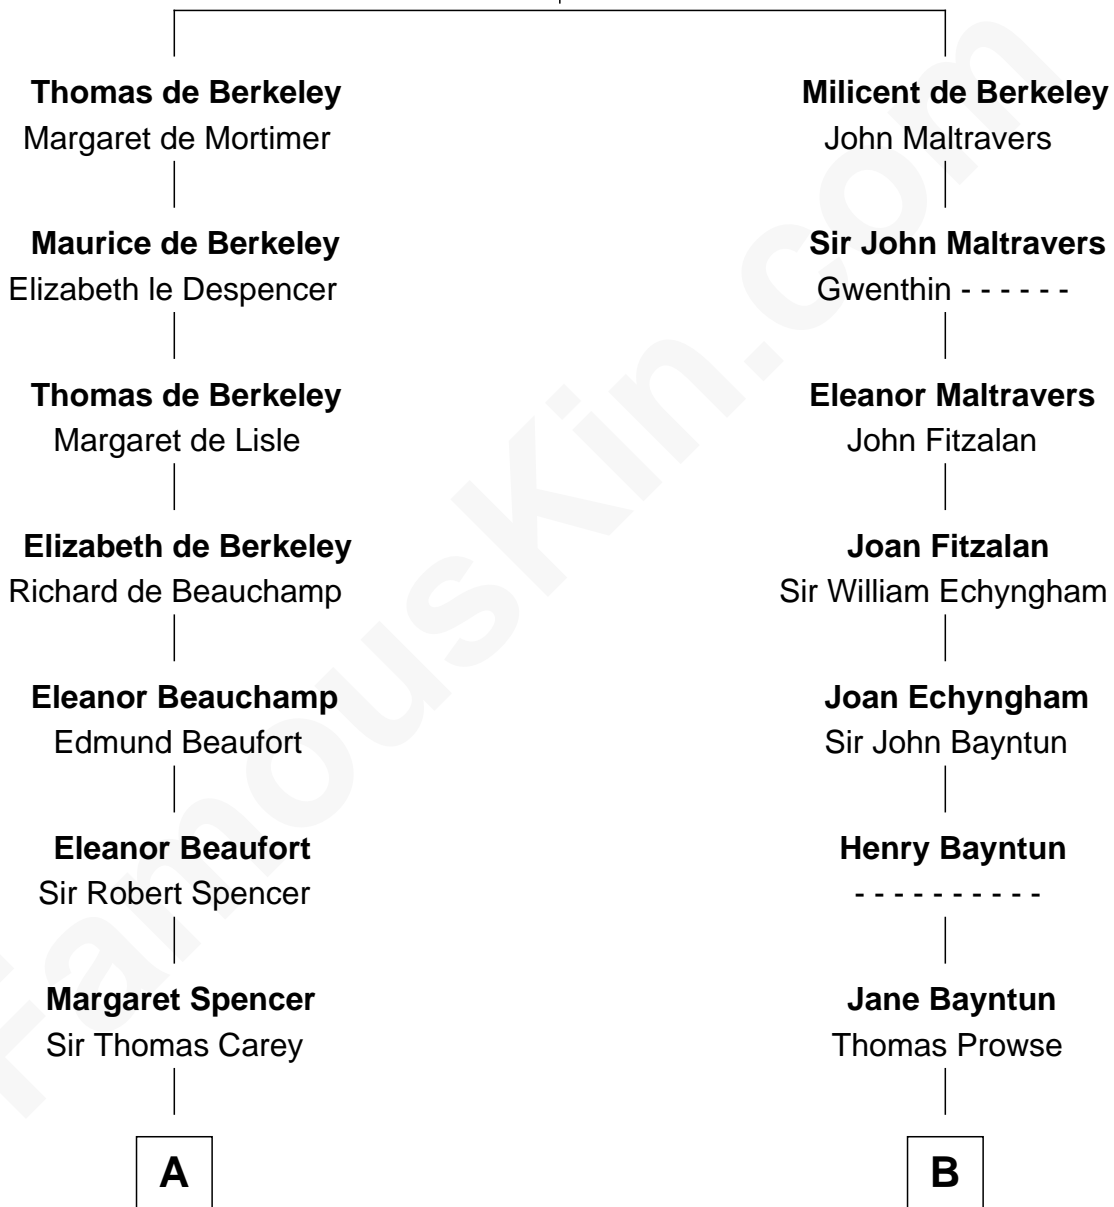

FamousKin.com Relationship Chart of

Nelson Rockefeller
41st U.S. Vice-President

20th cousin 1 time removed of

Sarah Palin
9th Governor of Alaska

Sir Maurice de Berkeley
Eve la Zouche

C

Lucy Avery

Godfrey Lewis Rockefeller

William Avery Rockefeller

Eliza Davison

John Davison Rockefeller

Laura Celestia Spelman

John Davison Rockefeller

Abby Greene Aldrich

Nelson Rockefeller

41st U.S. Vice-President