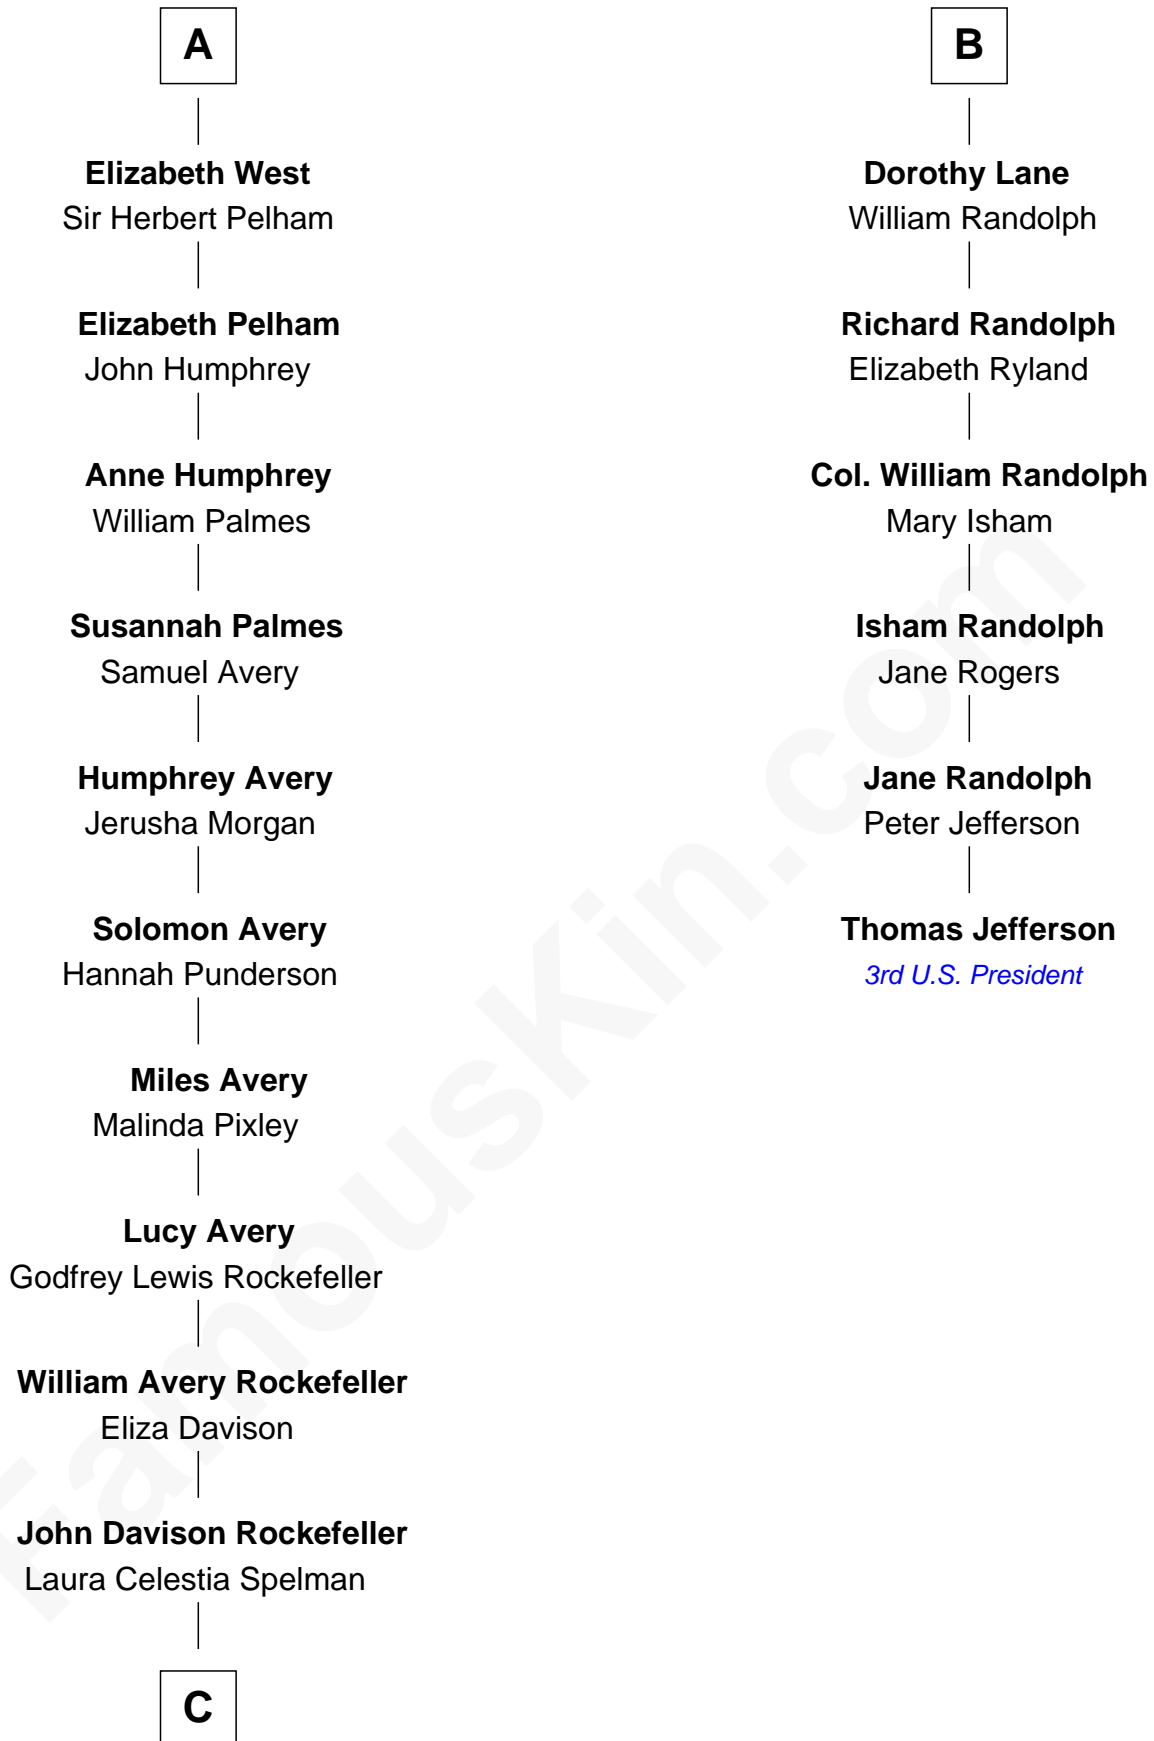

FamousKin.com Relationship Chart of

Nelson Rockefeller

41st U.S. Vice-President

12th cousin 6 times removed of

Thomas Jefferson

3rd U.S. President and Signer of the Declaration of Independence

John of Gaunt

Katherine Roet

Sir John Beaufort

Margaret de Holand

Edmund Beaufort

Eleanor Beauchamp

Eleanor Beaufort

Sir Robert Spencer

Margaret Spencer

Frances Tanfield

Bridget Cave

Anne Tanfield

Clement Vincent

Elizabeth Vincent

Richard Lane

B

C

—
John Davison Rockefeller

Abby Greene Aldrich

—
Nelson Rockefeller

41st U.S. Vice-President

FamousKin.com