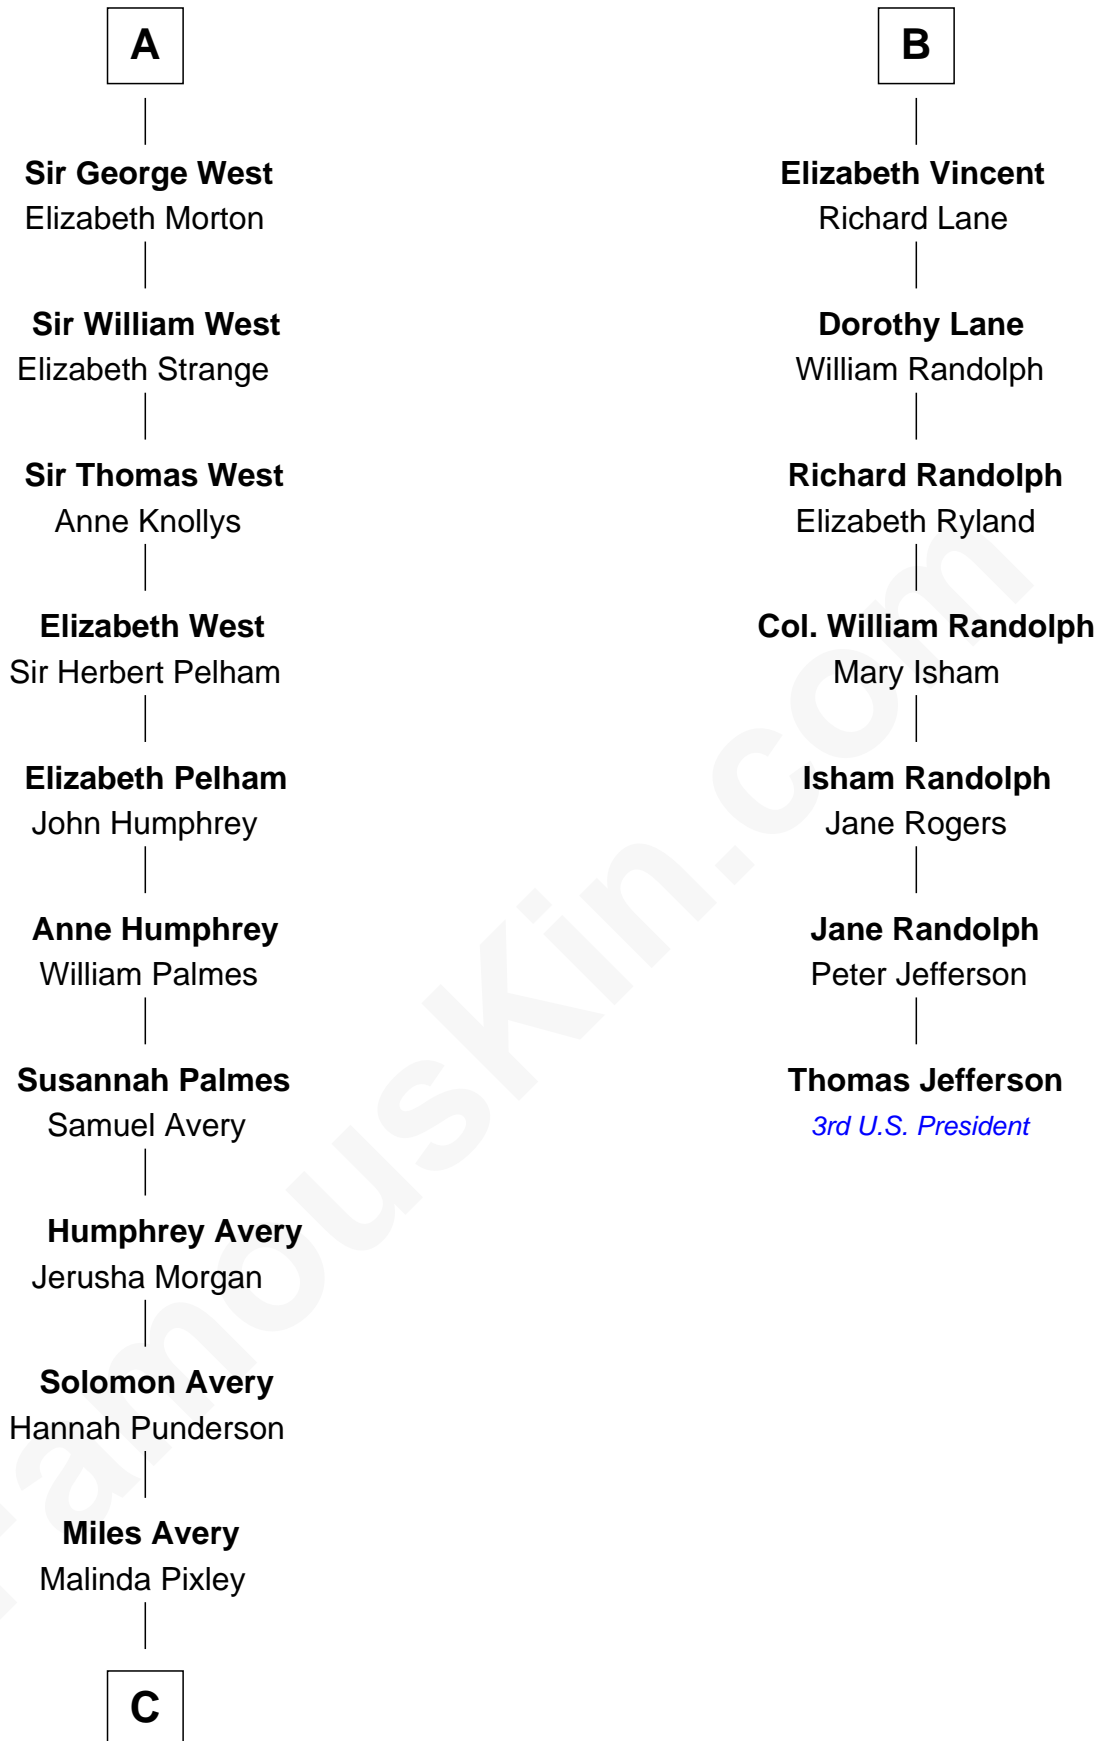

**FamousKin.com**  
**Relationship Chart of**  
**Nelson Rockefeller**  
*41st U.S. Vice-President*

**13th cousin 8 times removed of**

**Thomas Jefferson**

*3rd U.S. President and Signer of the Declaration of Independence*

**C**

—  
**Lucy Avery**

Godfrey Lewis Rockefeller

—  
**William Avery Rockefeller**

Eliza Davison

—  
**John Davison Rockefeller**

Laura Celestia Spelman

—  
**John Davison Rockefeller**

Abby Greene Aldrich

—  
**Nelson Rockefeller**

*41st U.S. Vice-President*

FamousKin.com