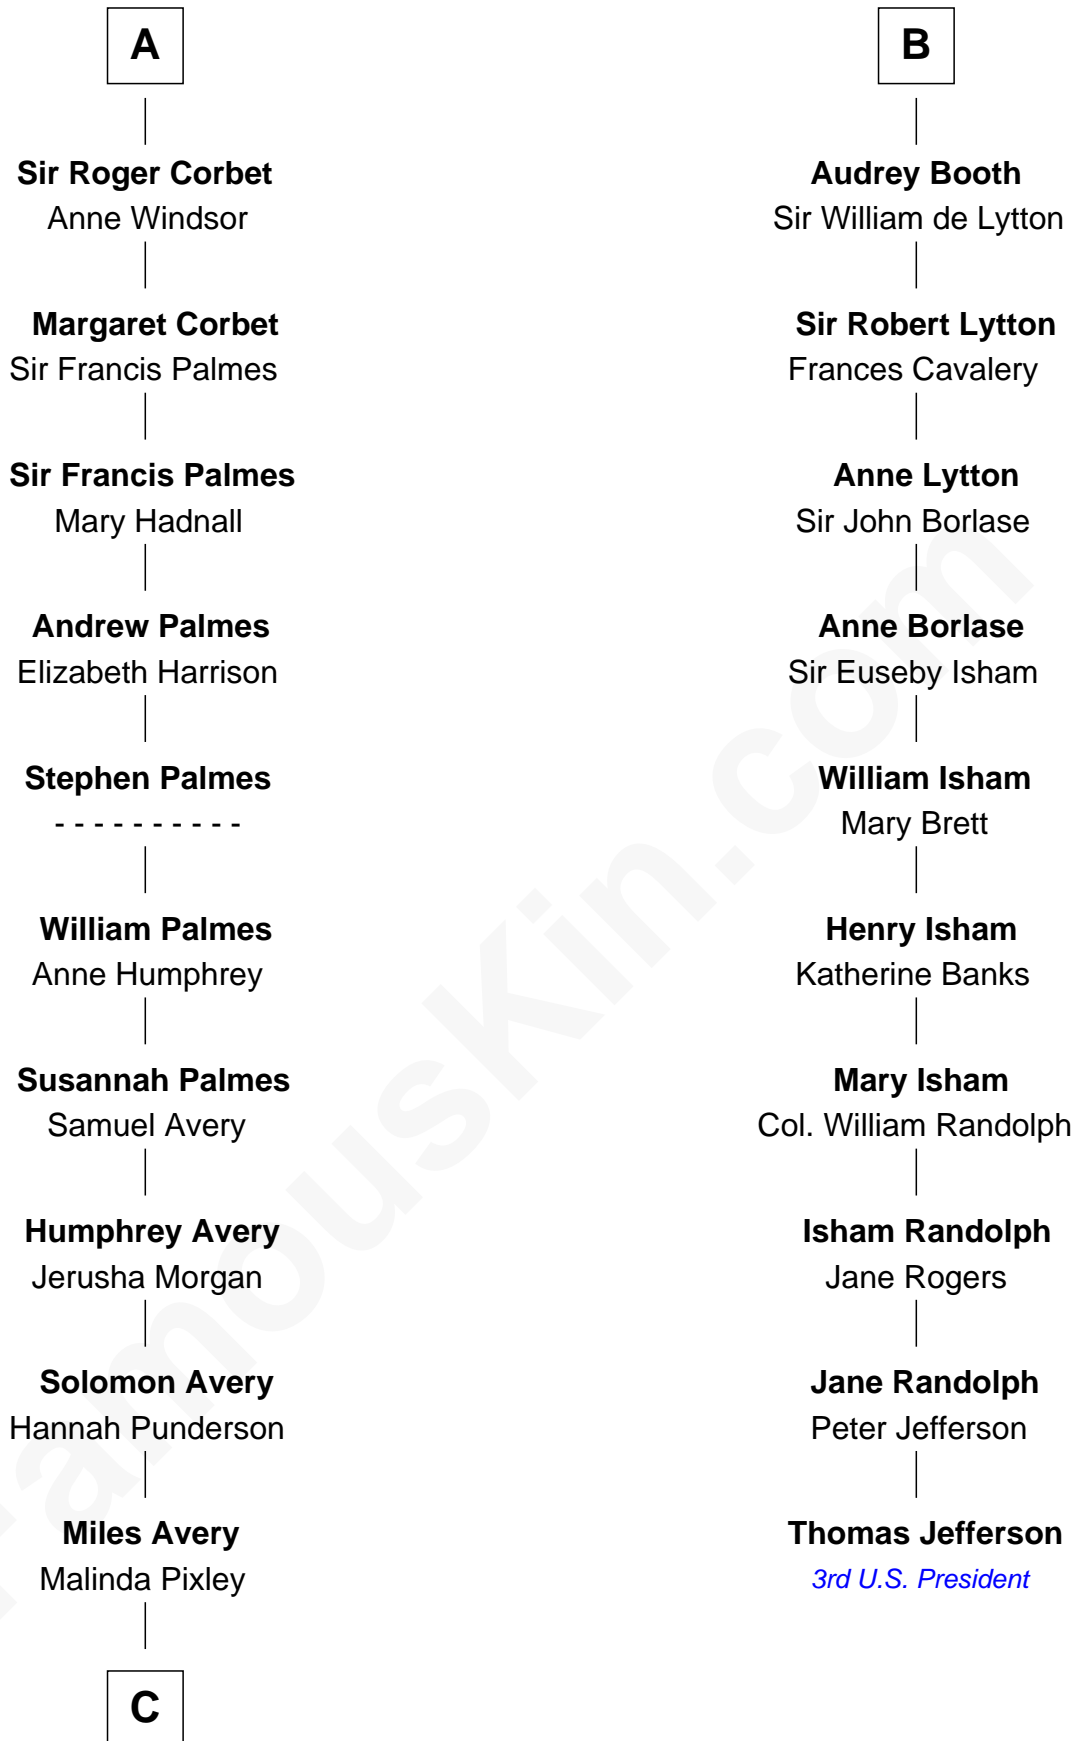

FamousKin.com Relationship Chart of

Nelson Rockefeller

41st U.S. Vice-President

16th cousin 5 times removed of

Thomas Jefferson

3rd U.S. President and Signer of the Declaration of Independence

William de Ros
Maude de Vaux

Sir William de Ros
Margery de Badlesmere

Maud de Roos
John de Welles

Anne de Welles
James Butler

James Butler
Joan Beauchamp

Elizabeth Butler
John Talbot

Ann Talbot
Sir Henry Vernon

Elizabeth Vernon
Sir Robert Corbet

A

Agnes de Ros
Pain de Tibetot

Sir John de Tibetot
Margaret de Badlesmere

Sir Robert de Tibetot
Margaret Deincourt

Elizabeth de Tibetot
Sir Philip le Despencer

Margery Despencer
Sir Roger Wentworth

Margaret Wentworth
Sir William Hopton

Margaret Hopton
Sir Philip Booth

B

C

—
Lucy Avery

Godfrey Lewis Rockefeller

—
William Avery Rockefeller

Eliza Davison

—
John Davison Rockefeller