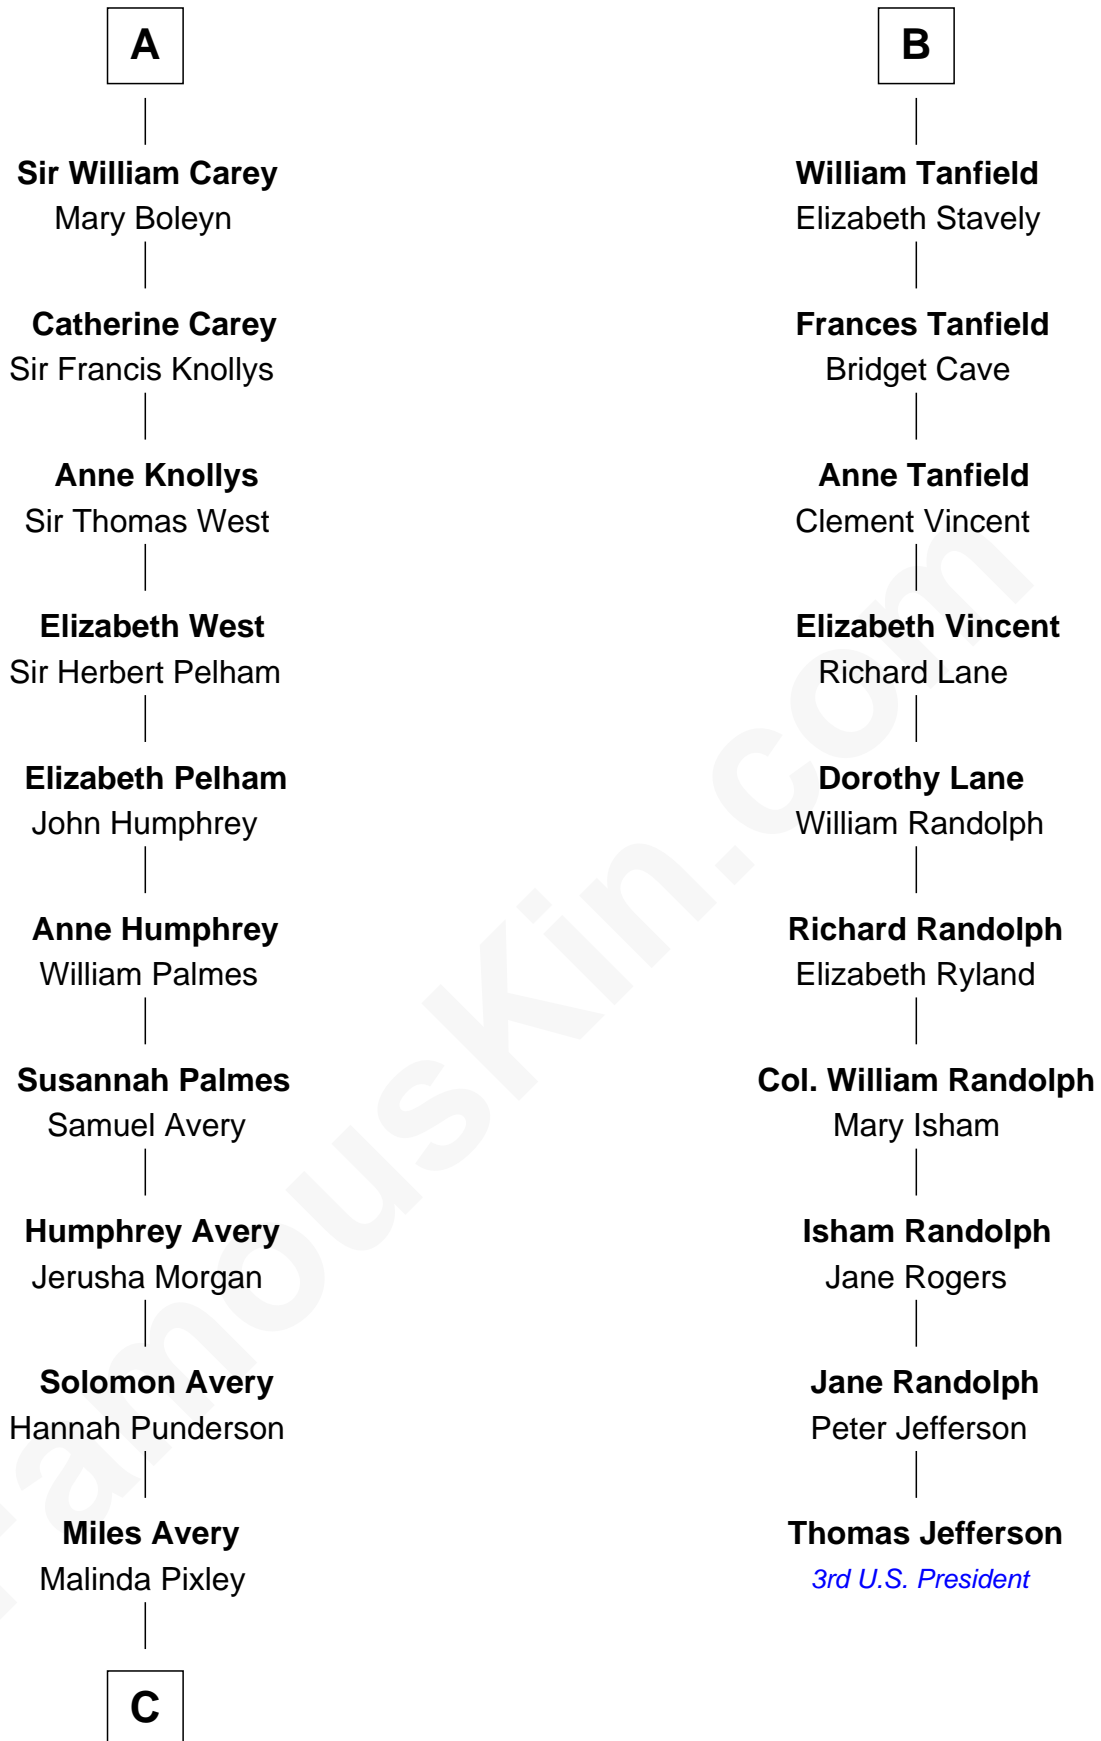

FamousKin.com Relationship Chart of

Nelson Rockefeller

41st U.S. Vice-President

16th cousin 5 times removed of

Thomas Jefferson

3rd U.S. President and Signer of the Declaration of Independence

C

—
Lucy Avery

Godfrey Lewis Rockefeller

—
William Avery Rockefeller

Eliza Davison

—
John Davison Rockefeller

Laura Celestia Spelman

—
John Davison Rockefeller

Abby Greene Aldrich

—
Nelson Rockefeller

41st U.S. Vice-President

FamousKin.com