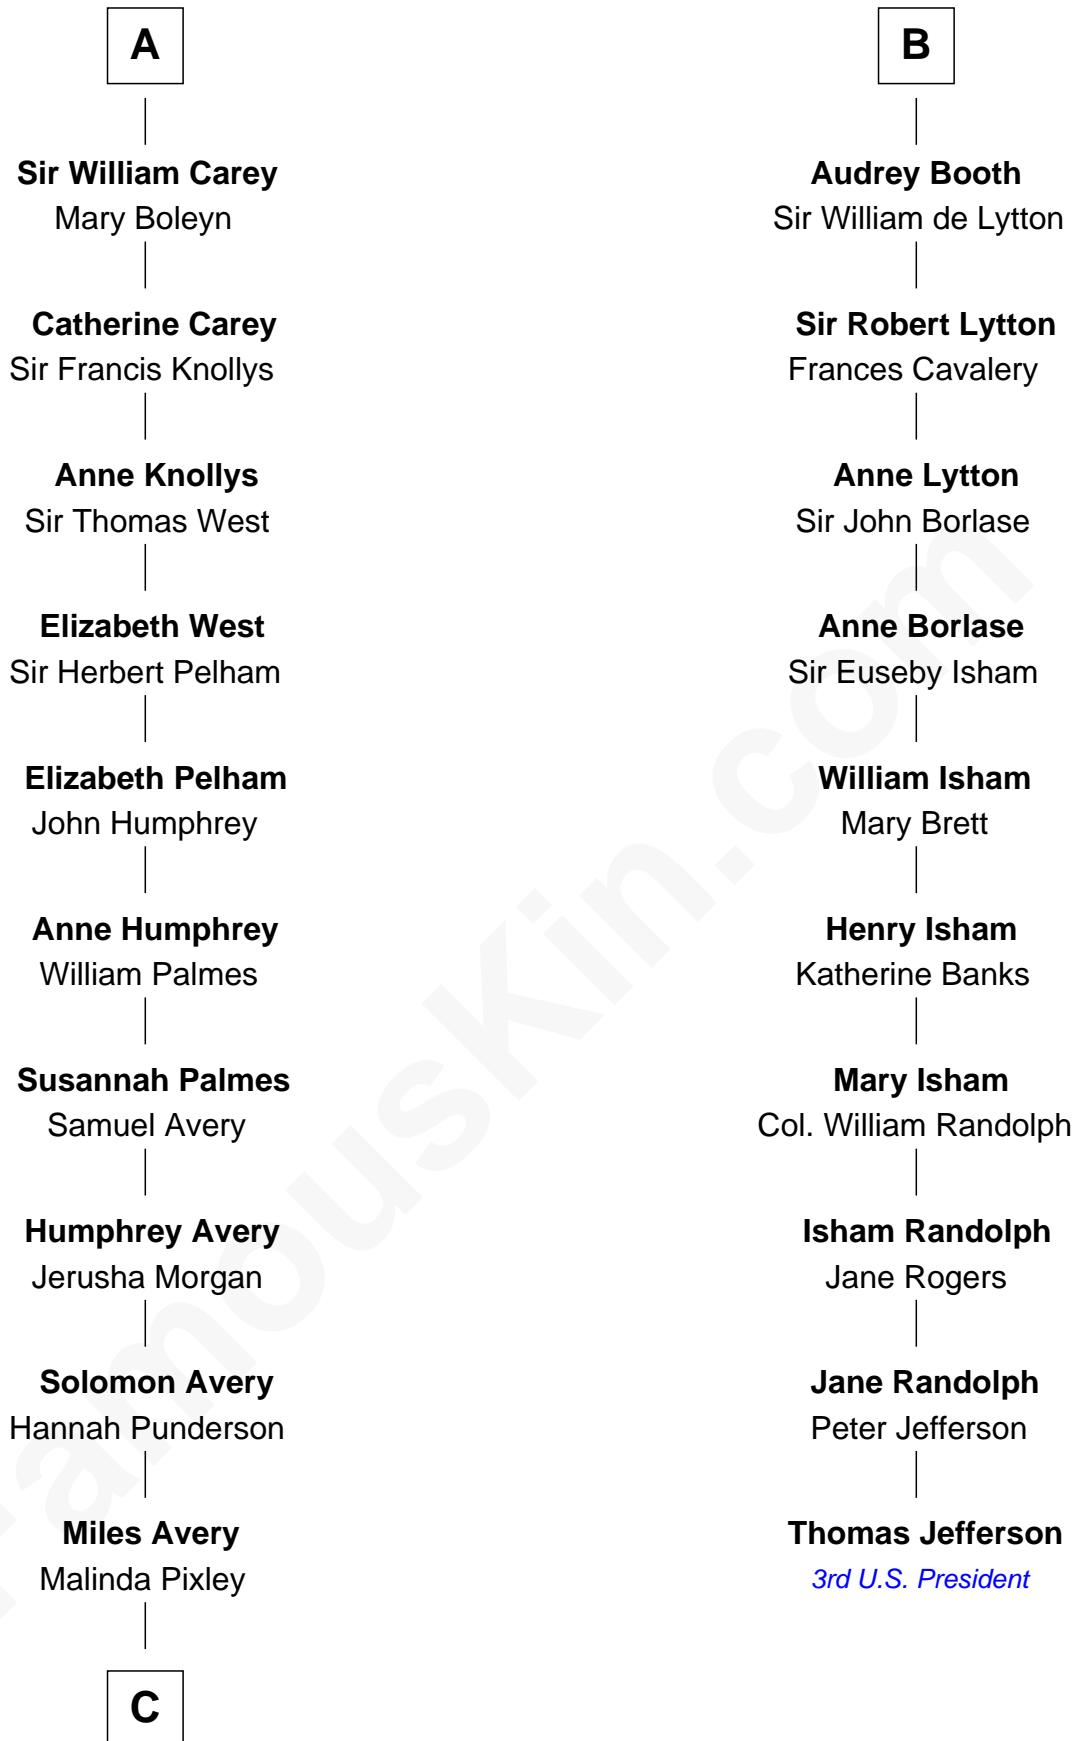

# FamousKin.com Relationship Chart of

**Nelson Rockefeller**

41st U.S. Vice-President

16th cousin 5 times removed of

**Thomas Jefferson**

3rd U.S. President and Signer of the Declaration of Independence

**Sir Hugh le Despencer**

Isabella de Beauchamp

**C**

—  
**Lucy Avery**

Godfrey Lewis Rockefeller

—  
**William Avery Rockefeller**

Eliza Davison

—  
**John Davison Rockefeller**

Laura Celestia Spelman

—  
**John Davison Rockefeller**

Abby Greene Aldrich

—  
**Nelson Rockefeller**

*41st U.S. Vice-President*

FamousKin.com