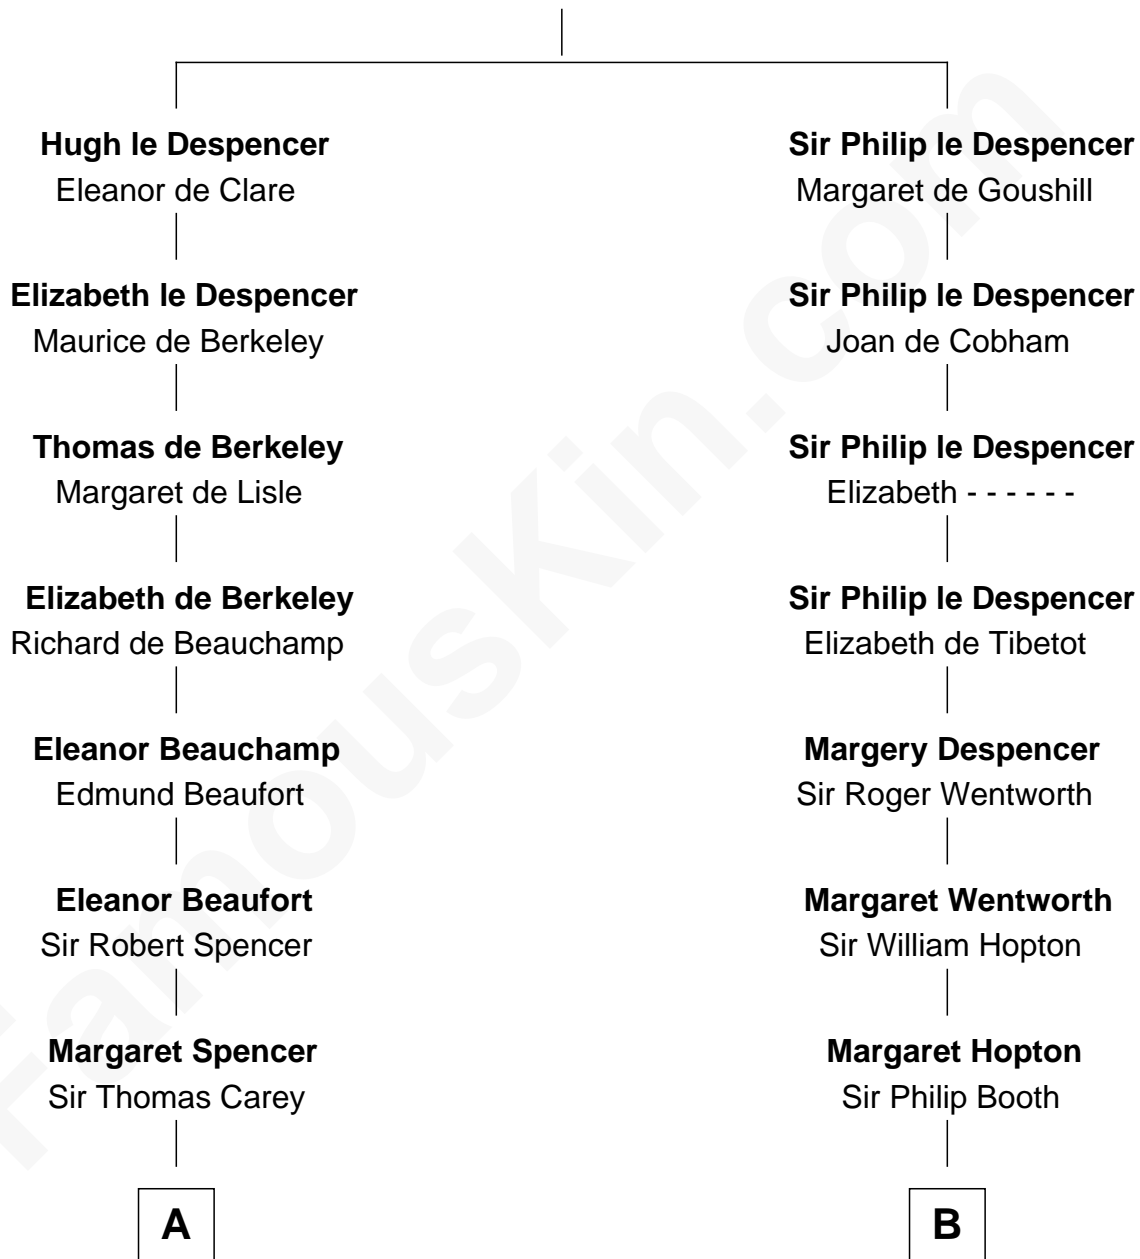

# FamousKin.com Relationship Chart of

**Nelson Rockefeller**

41st U.S. Vice-President

16th cousin 5 times removed of

**Thomas Jefferson**

3rd U.S. President and Signer of the Declaration of Independence

**Sir Hugh le Despencer**

Isabella de Beauchamp

**C**

—  
**Lucy Avery**

Godfrey Lewis Rockefeller

—  
**William Avery Rockefeller**

Eliza Davison

—  
**John Davison Rockefeller**

Laura Celestia Spelman

—  
**John Davison Rockefeller**

Abby Greene Aldrich

—  
**Nelson Rockefeller**

*41st U.S. Vice-President*

FamousKin.com