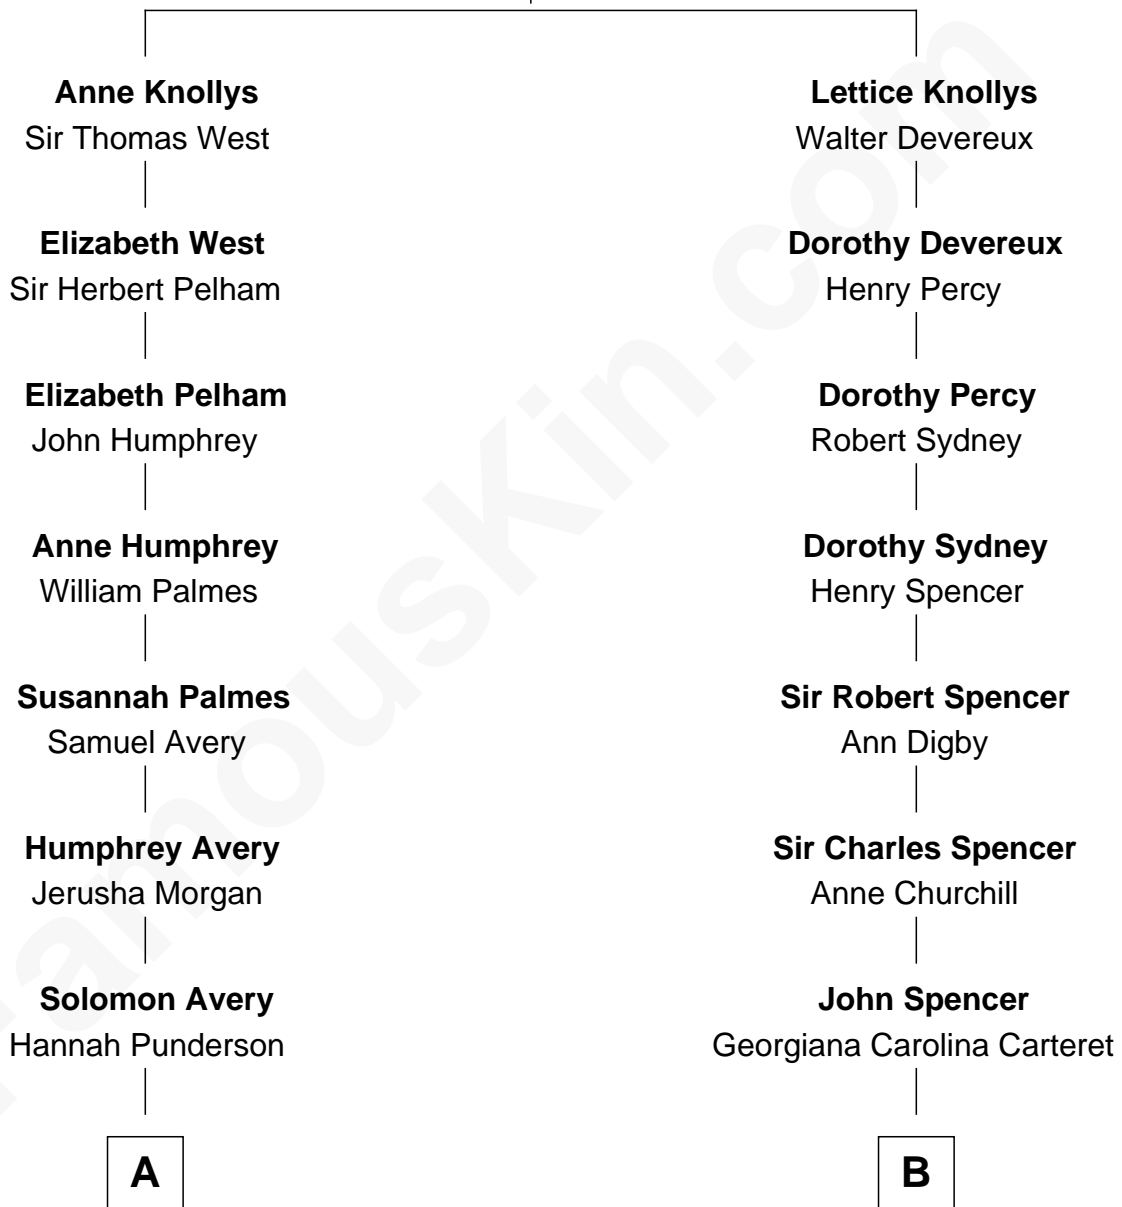

FamousKin.com Relationship Chart of

Nelson Rockefeller

41st U.S. Vice-President

12th cousin 1 time removed of

Princess Diana

Princess of Wales

Sir Francis Knollys

Catherine Carey

A

Miles Avery
Malinda Pixley

Lucy Avery
Godfrey Lewis Rockefeller

William Avery Rockefeller
Eliza Davison

John Davison Rockefeller
Laura Celestia Spelman

John Davison Rockefeller
Abby Greene Aldrich

Nelson Rockefeller
41st U.S. Vice-President

B

John Spencer
Margaret Georgiana Poyntz

George John Spencer
Lavina Bingham

Frederick Spencer
Adelaide Horatia Elizabeth Seymour

Charles Robert Spencer
Margaret Baring

Albert Edward John Spencer
Cynthia Elinor Beatrix Hamilton