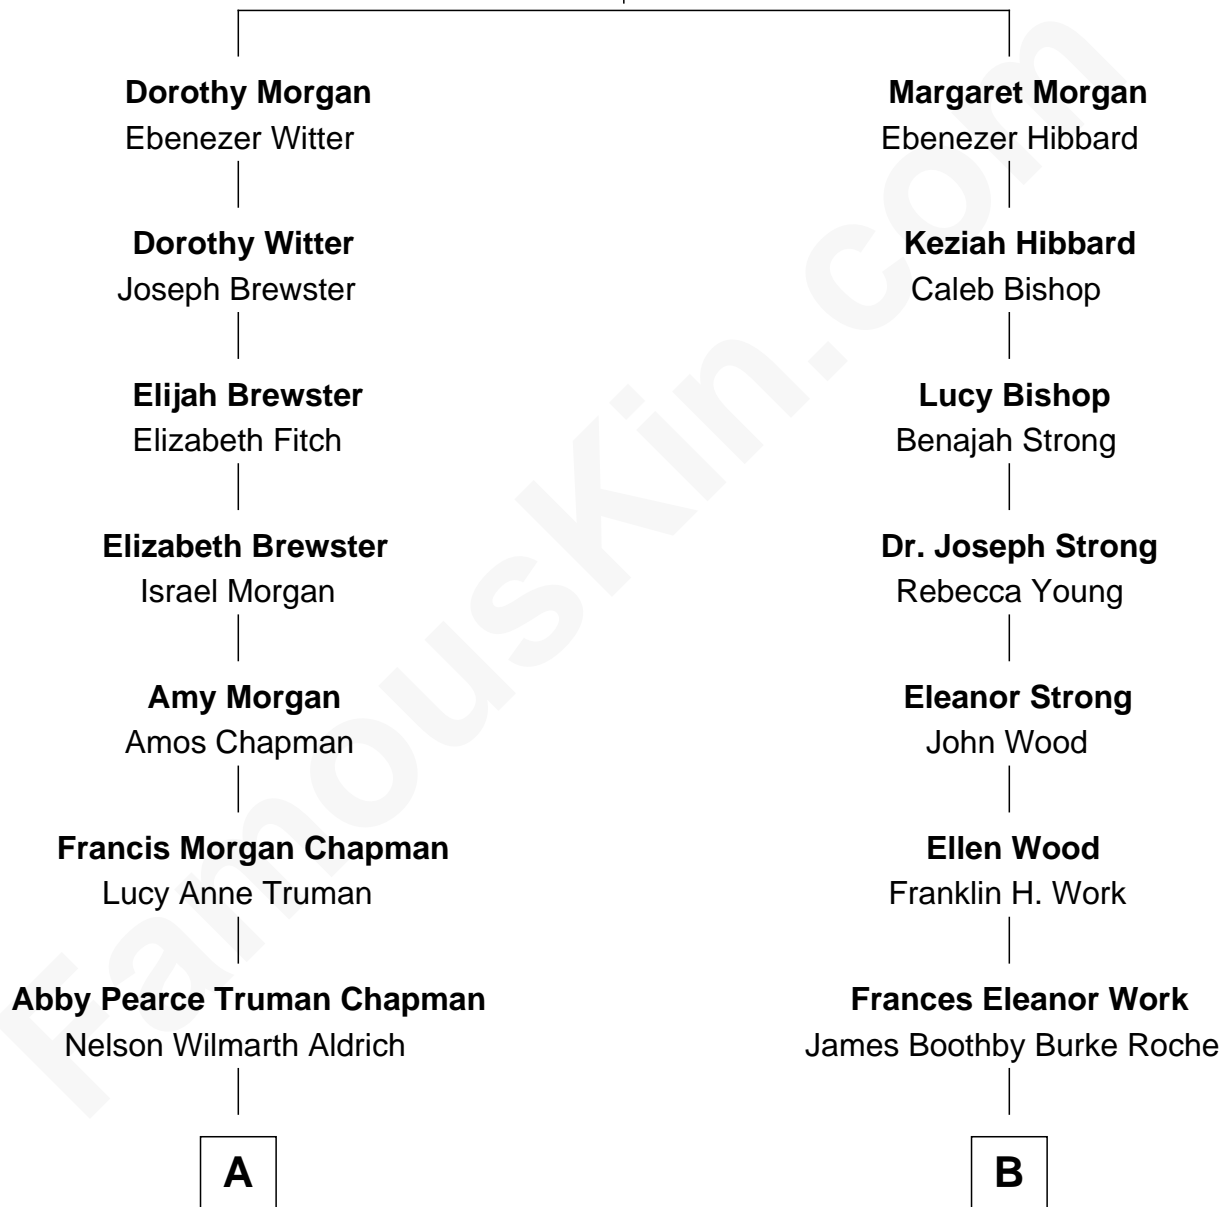

FamousKin.com Relationship Chart of

Nelson Rockefeller
41st U.S. Vice-President

8th cousin 2 times removed of

Prince William
Prince of Wales

Joseph Morgan
Dorothy Parke

A

Abby Greene Aldrich
John Davison Rockefeller

Nelson Rockefeller
41st U.S. Vice-President

B

Edmund Maurice Burke Roche
Ruth Sylvia Gill

Frances Ruth Burke Roche
Edward John Spencer

Princess Diana Frances Spencer
Charles III, King of the United Kingdom