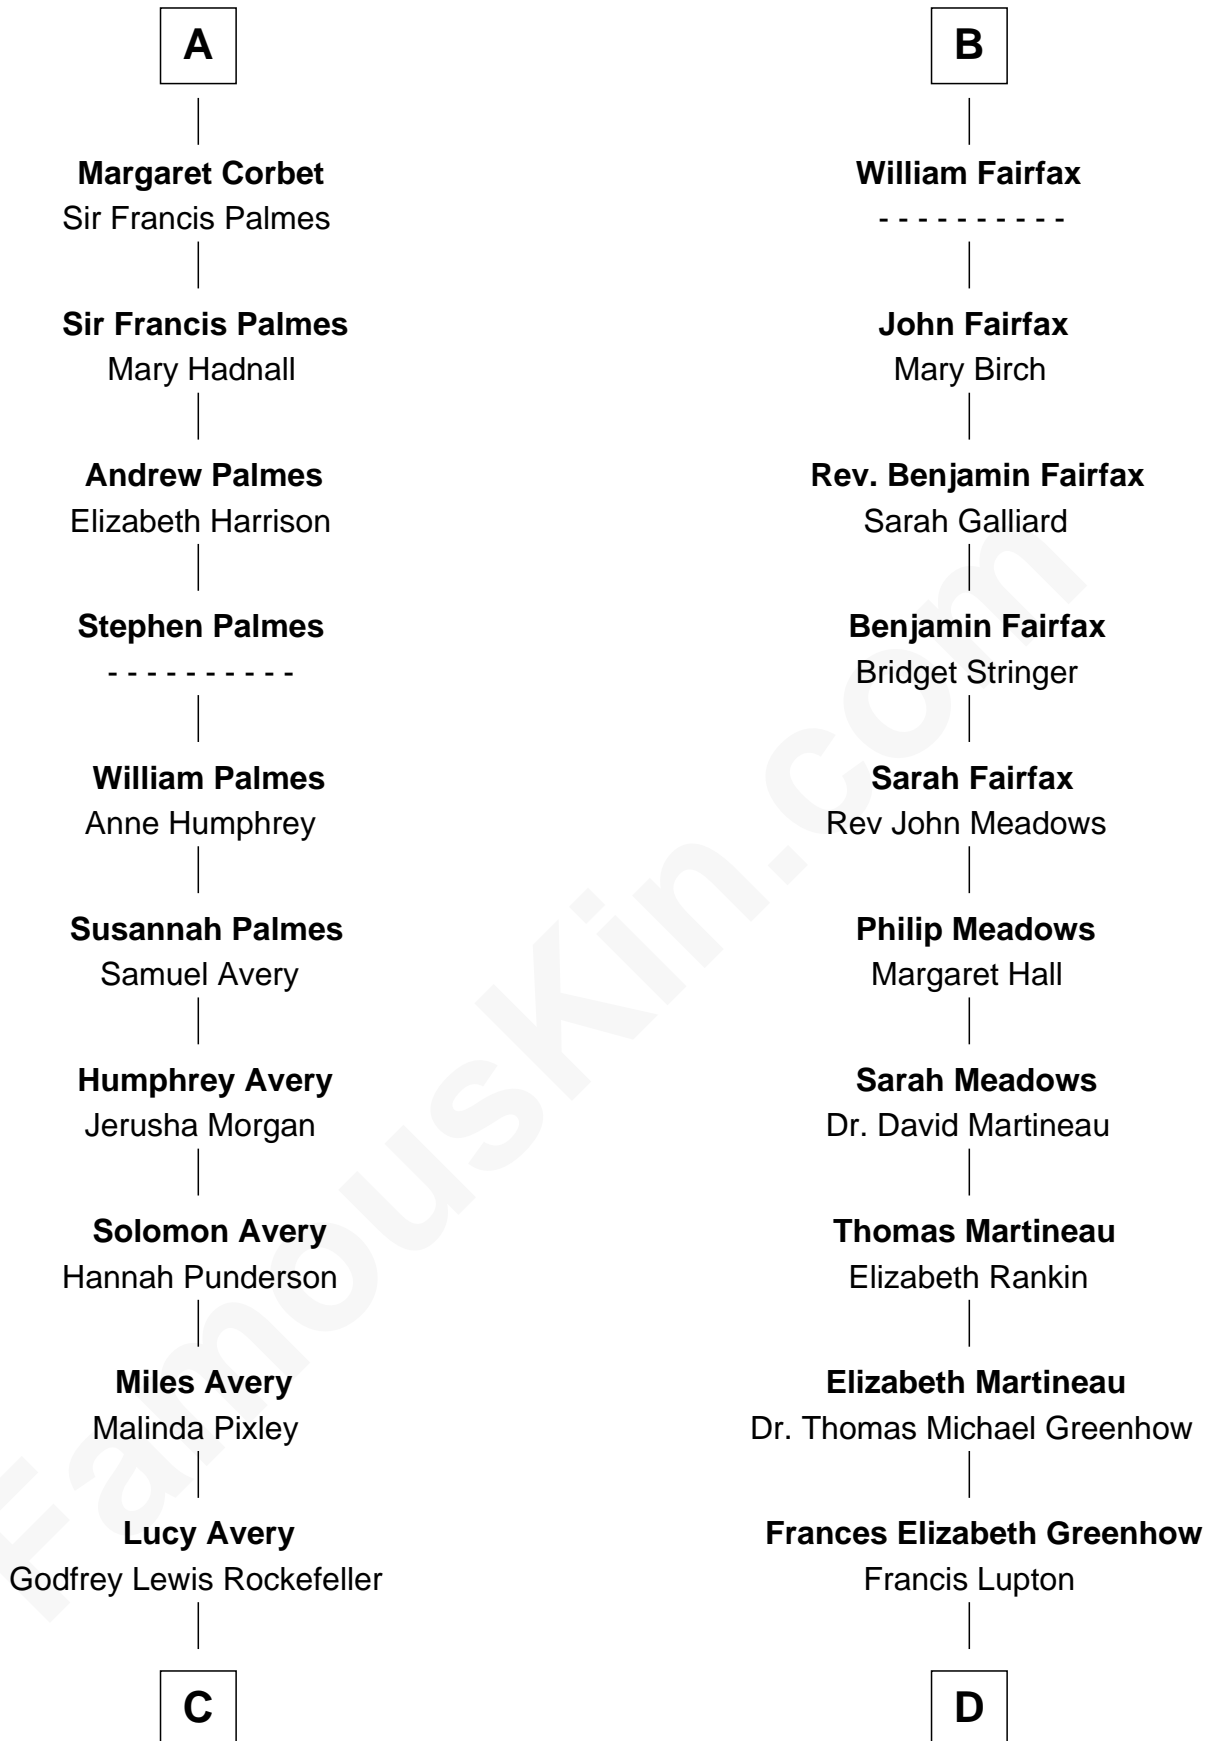

FamousKin.com Relationship Chart of

Nelson Rockefeller
41st U.S. Vice-President

20th cousin 1 time removed of

Catherine Middleton
Princess of Wales

C

William Avery Rockefeller

Eliza Davison

John Davison Rockefeller

Laura Celestia Spelman

John Davison Rockefeller

Abby Greene Aldrich

Nelson Rockefeller

41st U.S. Vice-President

D

Francis Martineau Lupton

Harriet Albina Davis