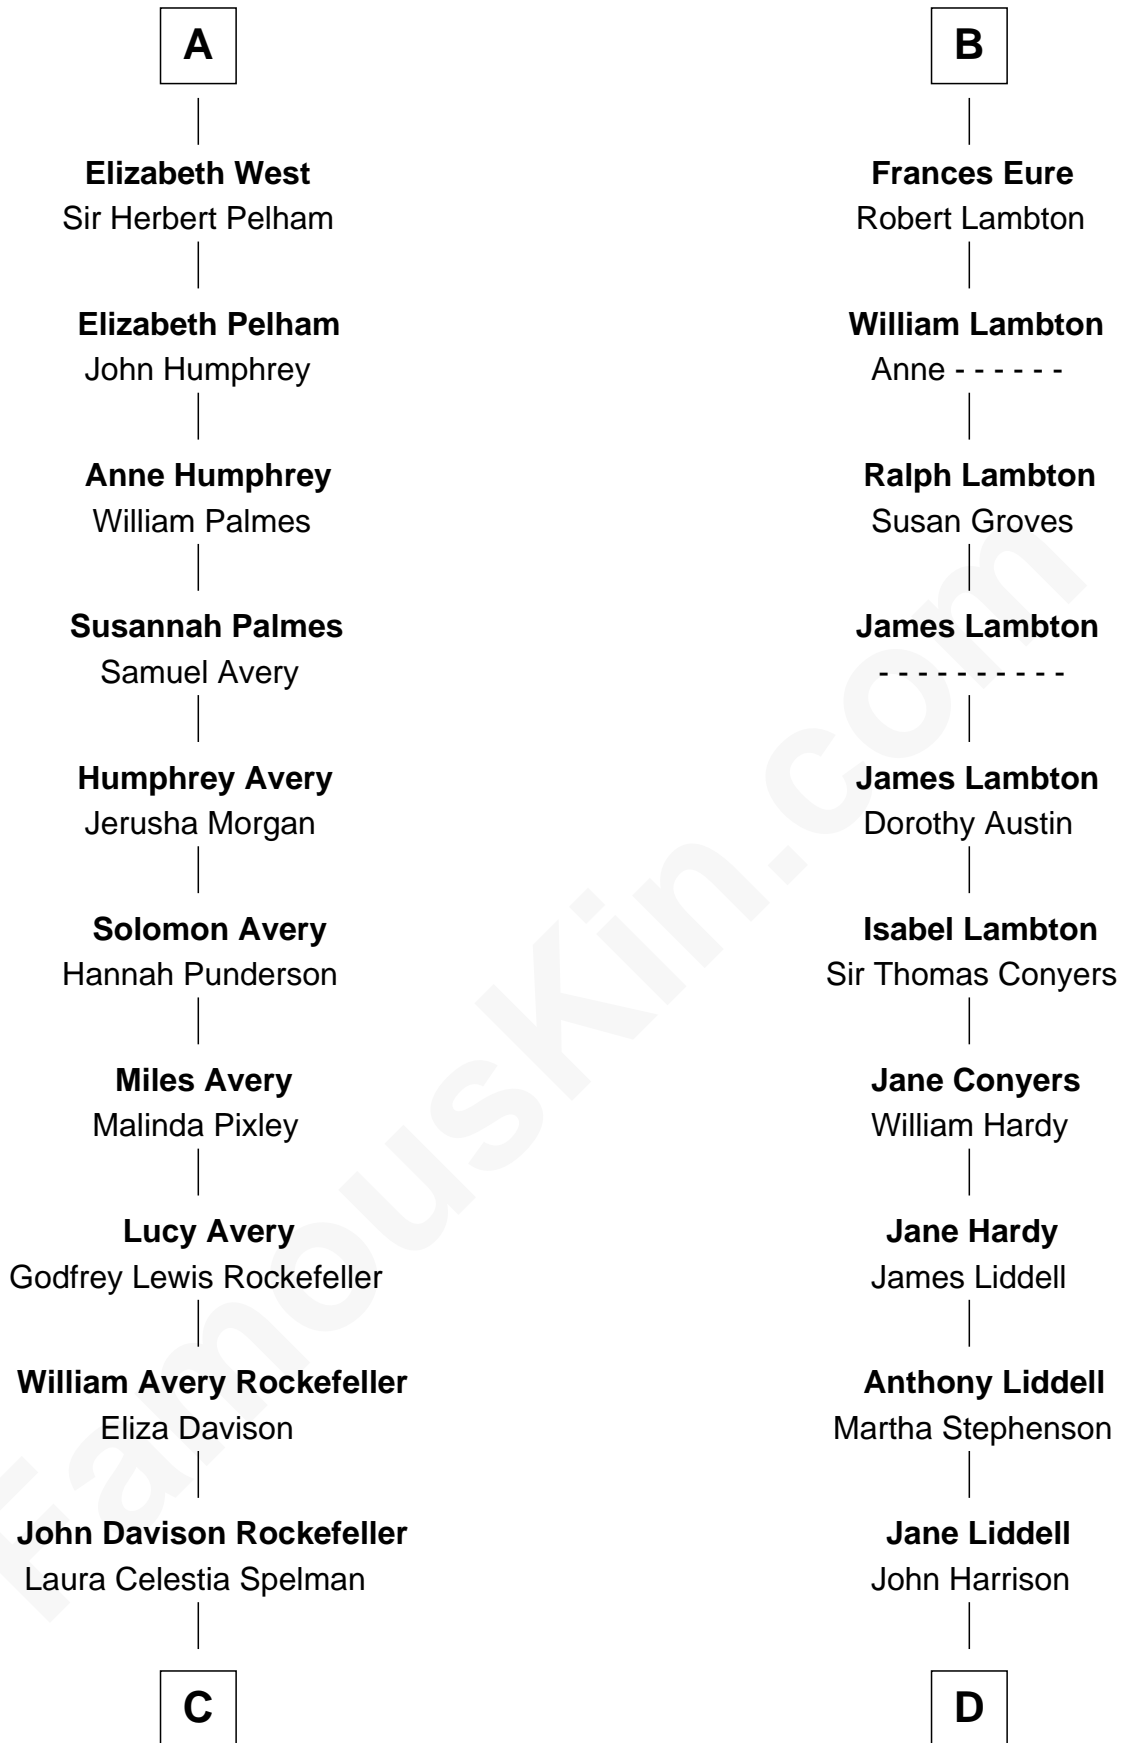

FamousKin.com Relationship Chart of

Nelson Rockefeller

41st U.S. Vice-President

18th cousin 3 times removed of

Catherine Middleton

Princess of Wales

Sir Michael de la Pole

Katherine Wingfield

C

John Davison Rockefeller

Abby Greene Aldrich

Nelson Rockefeller

41st U.S. Vice-President

D

John Harrison

Jane Hill