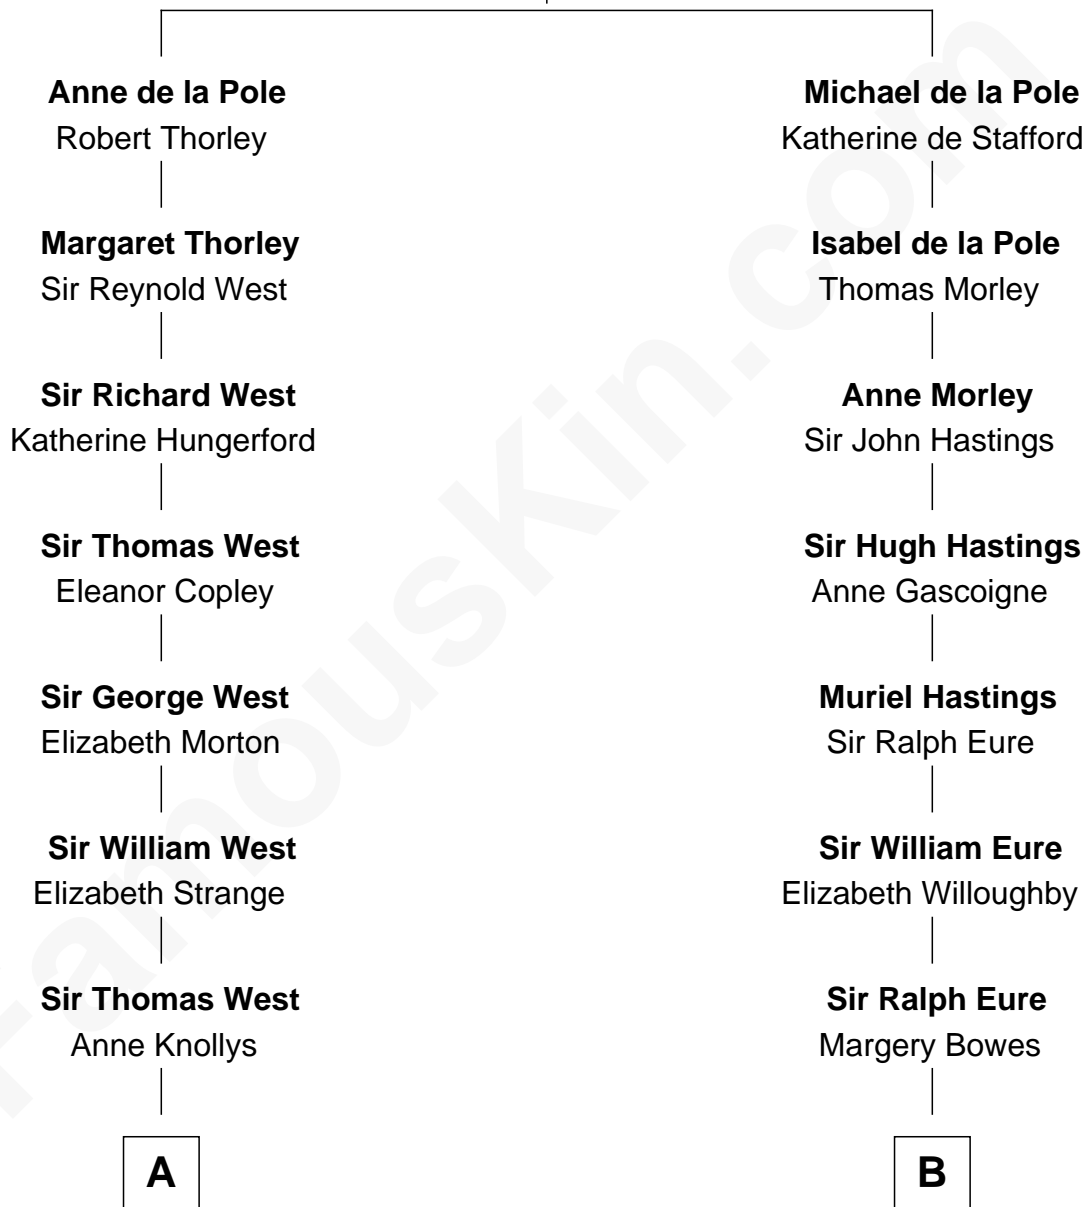

FamousKin.com Relationship Chart of

Nelson Rockefeller

41st U.S. Vice-President

18th cousin 3 times removed of

Catherine Middleton

Princess of Wales

Sir Michael de la Pole

Katherine Wingfield

C

John Davison Rockefeller

Abby Greene Aldrich

Nelson Rockefeller

41st U.S. Vice-President

D

John Harrison

Jane Hill