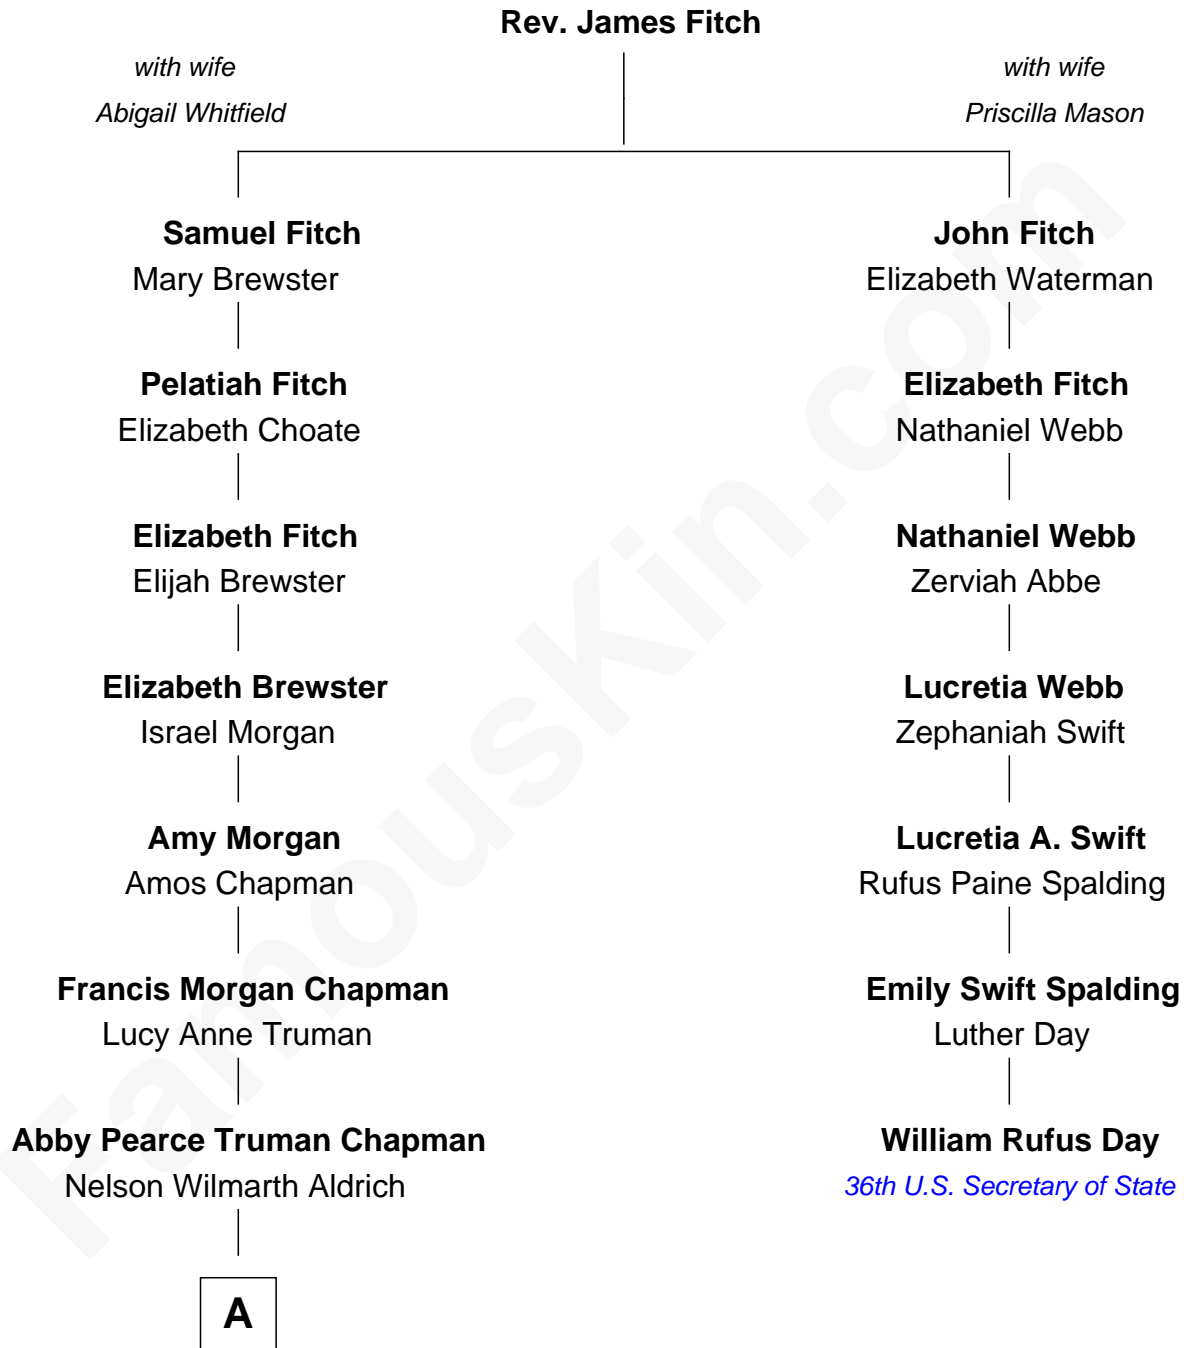

# FamousKin.com Relationship Chart of

**Nelson Rockefeller**

*41st U.S. Vice-President*

6th cousin 2 times removed of

**William Rufus Day**

*36th U.S. Secretary of State*

A

Abby Greene Aldrich  
John Davison Rockefeller

Nelson Rockefeller  
*41st U.S. Vice-President*

FamousKin.com