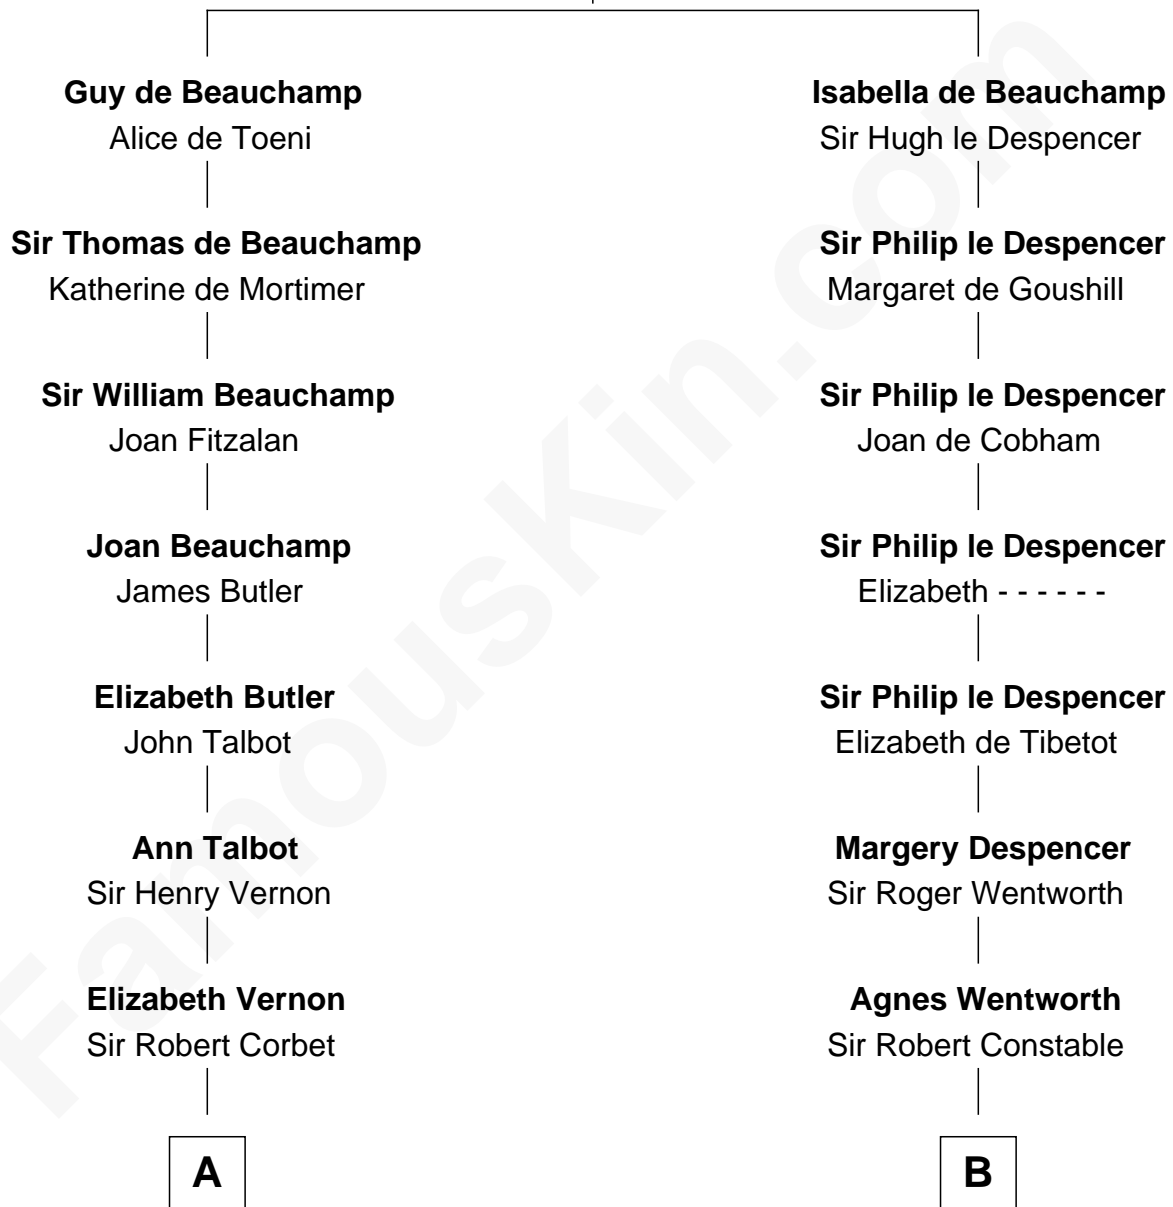

FamousKin.com Relationship Chart of

Nelson Rockefeller

41st U.S. Vice-President

19th cousin 2 times removed of

William Rufus Day

36th U.S. Secretary of State

William de Beauchamp

Maud FitzJohn

C

Lucy Avery
Godfrey Lewis Rockefeller

William Avery Rockefeller
Eliza Davison

John Davison Rockefeller
Laura Celestia Spelman

John Davison Rockefeller
Abby Greene Aldrich

Nelson Rockefeller
41st U.S. Vice-President