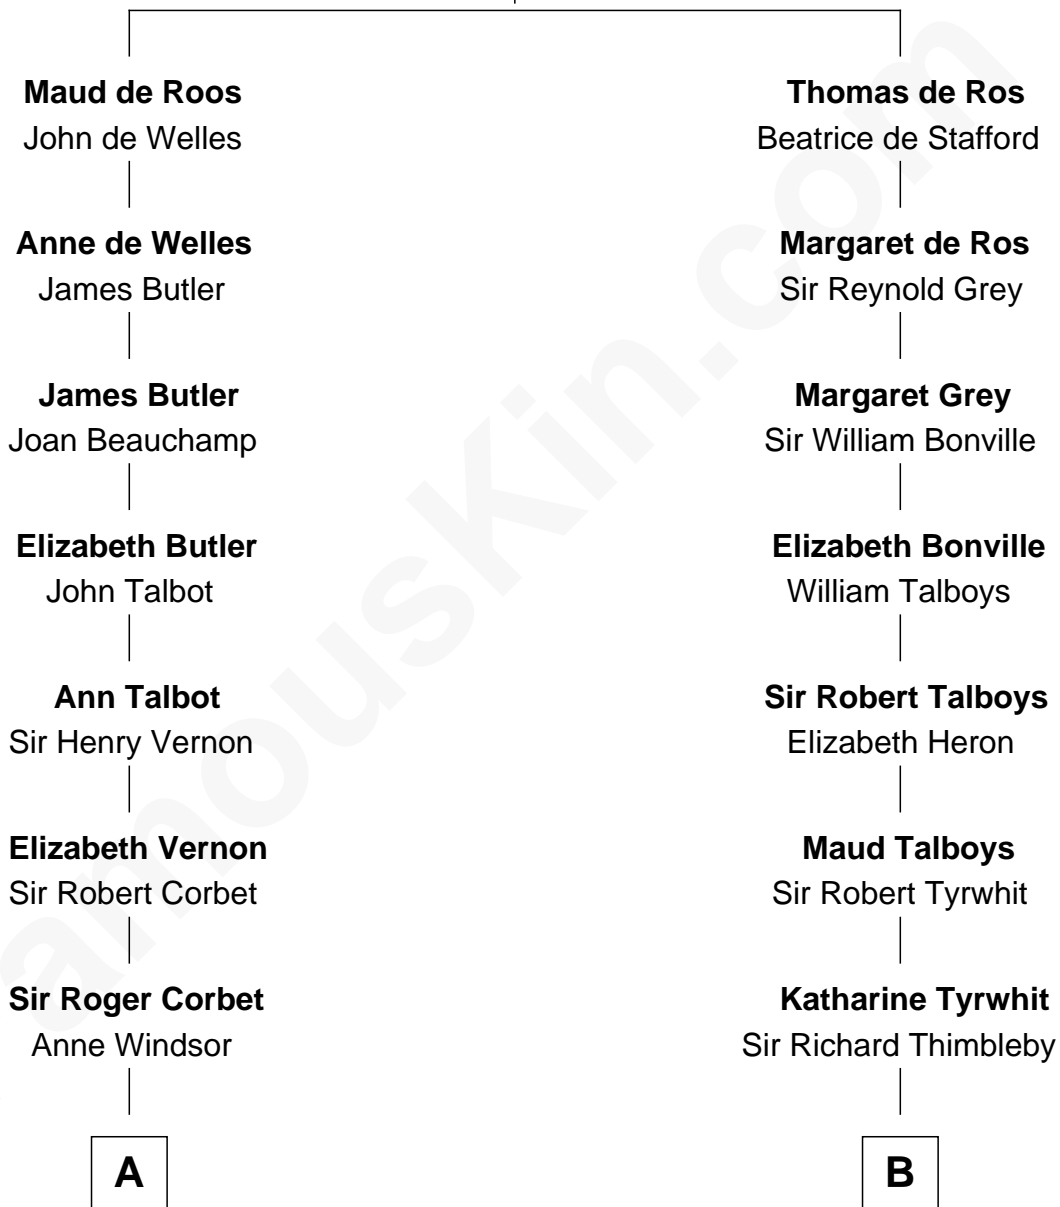

# FamousKin.com Relationship Chart of

**Nelson Rockefeller**

*41st U.S. Vice-President*

16th cousin 4 times removed of

**William Rufus Day**

*36th U.S. Secretary of State*

**Sir William de Ros**  
Margery de Badlesmere

**C**

William Avery Rockefeller

Eliza Davison

John Davison Rockefeller

Laura Celestia Spelman

John Davison Rockefeller

Abby Greene Aldrich

Nelson Rockefeller

*41st U.S. Vice-President*

FamousKin.com