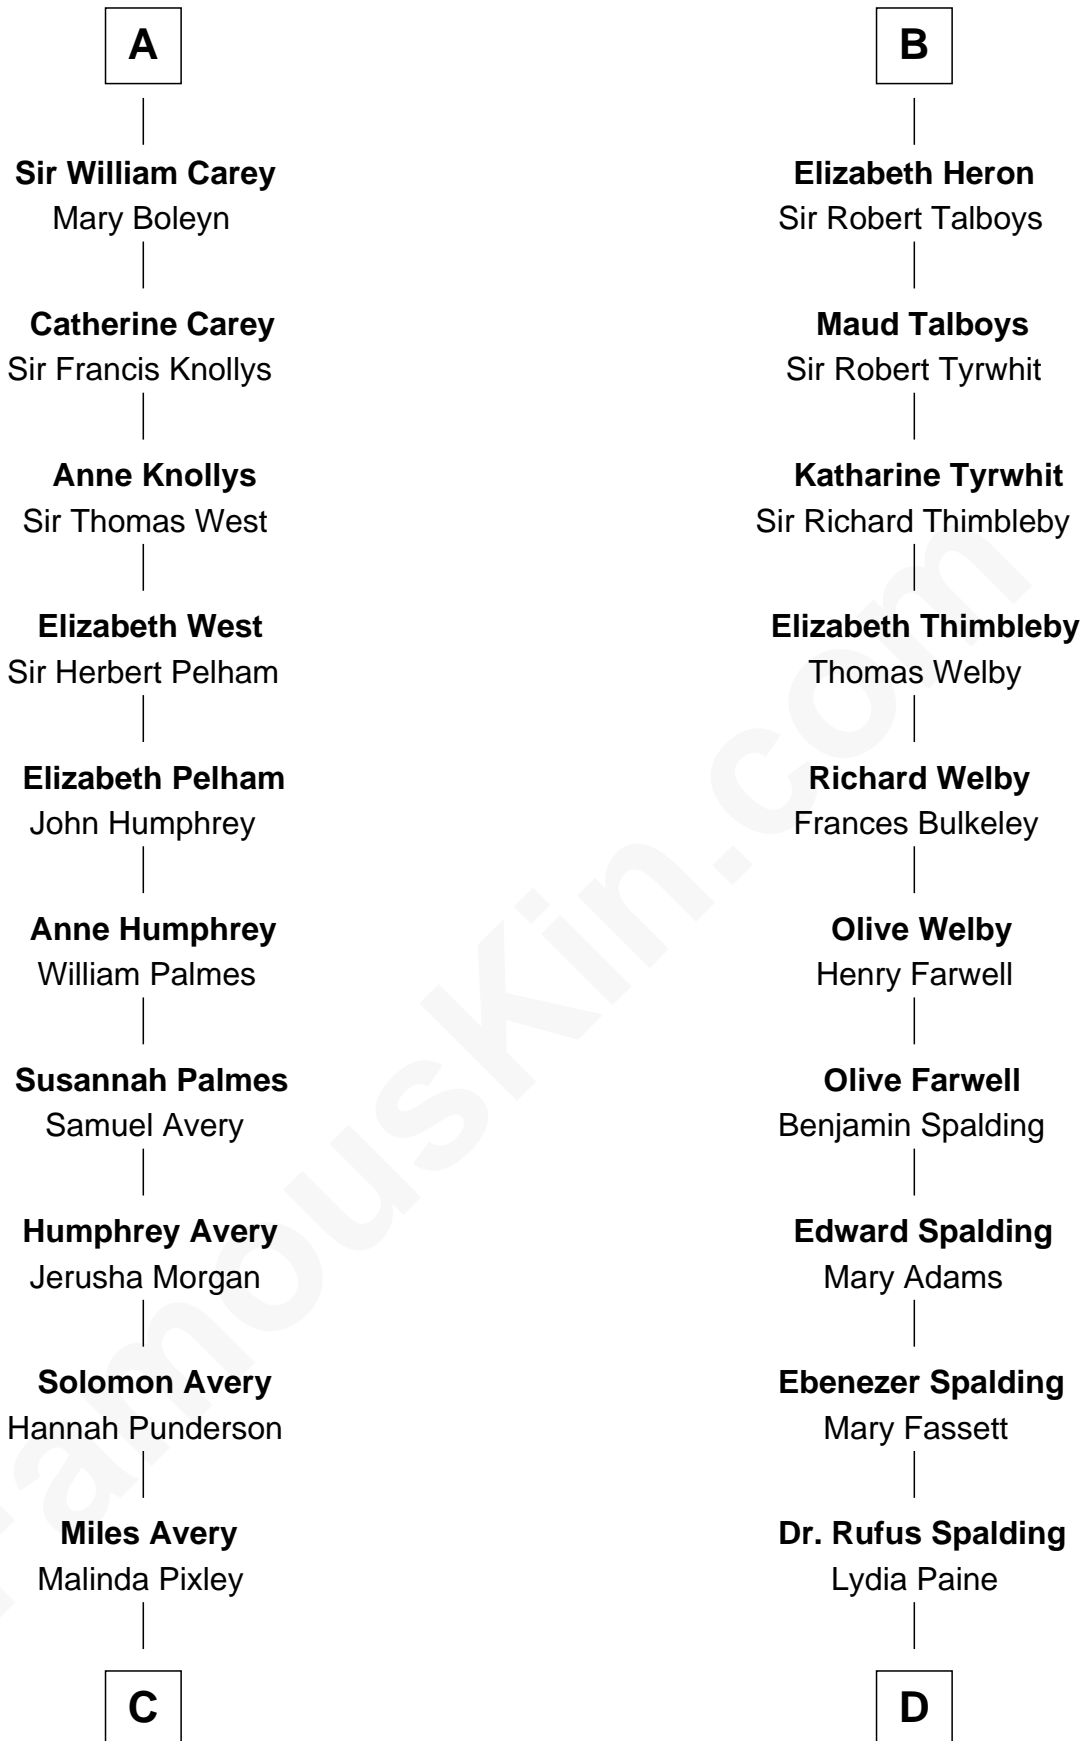

# FamousKin.com Relationship Chart of

**Nelson Rockefeller**

*41st U.S. Vice-President*

19th cousin 2 times removed of

**William Rufus Day**

*36th U.S. Secretary of State*

**Margaret of France**  
Edward I, King of England

Alice de Hales

**Margaret Plantagenet**

John de Segrave

**Elizabeth de Segrave**

John de Mowbray

**Joan de Mowbray**

Sir Thomas Grey

**Maud Grey**

Sir Robert Ogle

**Anne Ogle**

Sir William Heron

**Elizabeth Heron**

Sir John Heron

**B**

**C**

**Lucy Avery**  
Godfrey Lewis Rockefeller

**William Avery Rockefeller**  
Eliza Davison

**John Davison Rockefeller**  
Laura Celestia Spelman

**John Davison Rockefeller**  
Abby Greene Aldrich

**Nelson Rockefeller**  
*41st U.S. Vice-President*

**D**