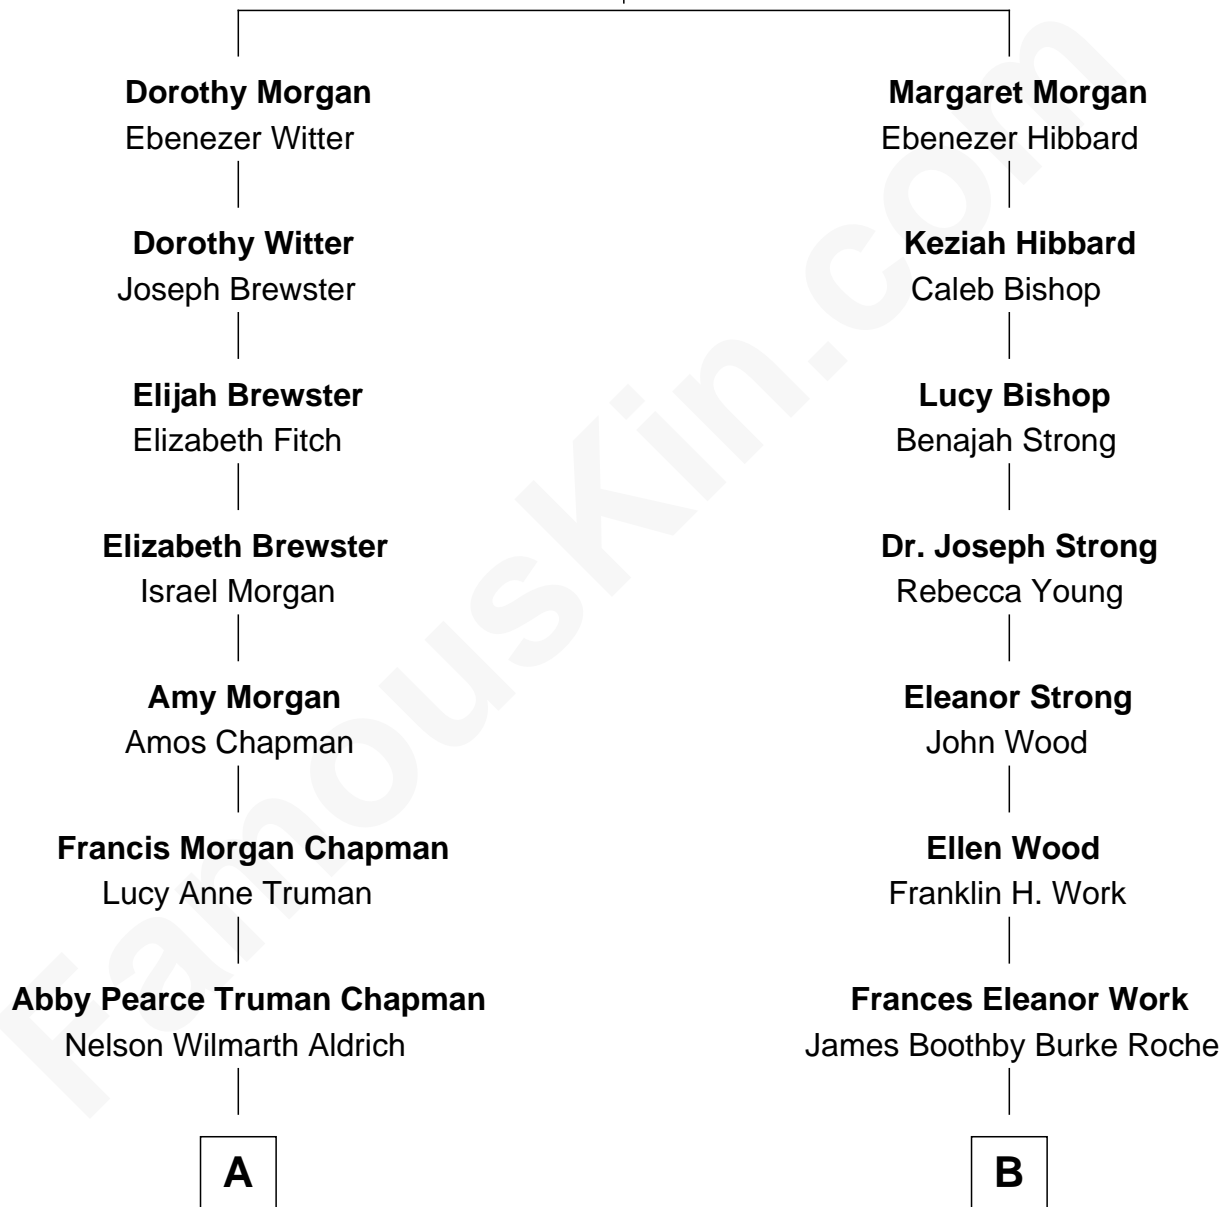

# FamousKin.com Relationship Chart of

**Nelson Rockefeller**  
41st U.S. Vice-President

8th cousin 2 times removed of

**Prince Harry**  
Duke of Sussex

**Joseph Morgan**  
Dorothy Parke

**A**

**Abby Greene Aldrich**  
John Davison Rockefeller

**Nelson Rockefeller**  
*41st U.S. Vice-President*

**B**

**Edmund Maurice Burke Roche**  
Ruth Sylvia Gill

**Frances Ruth Burke Roche**  
Edward John Spencer

**Princess Diana Frances Spencer**  
Charles III, King of the United Kingdom

**Prince Harry**  
*Duke of Sussex*