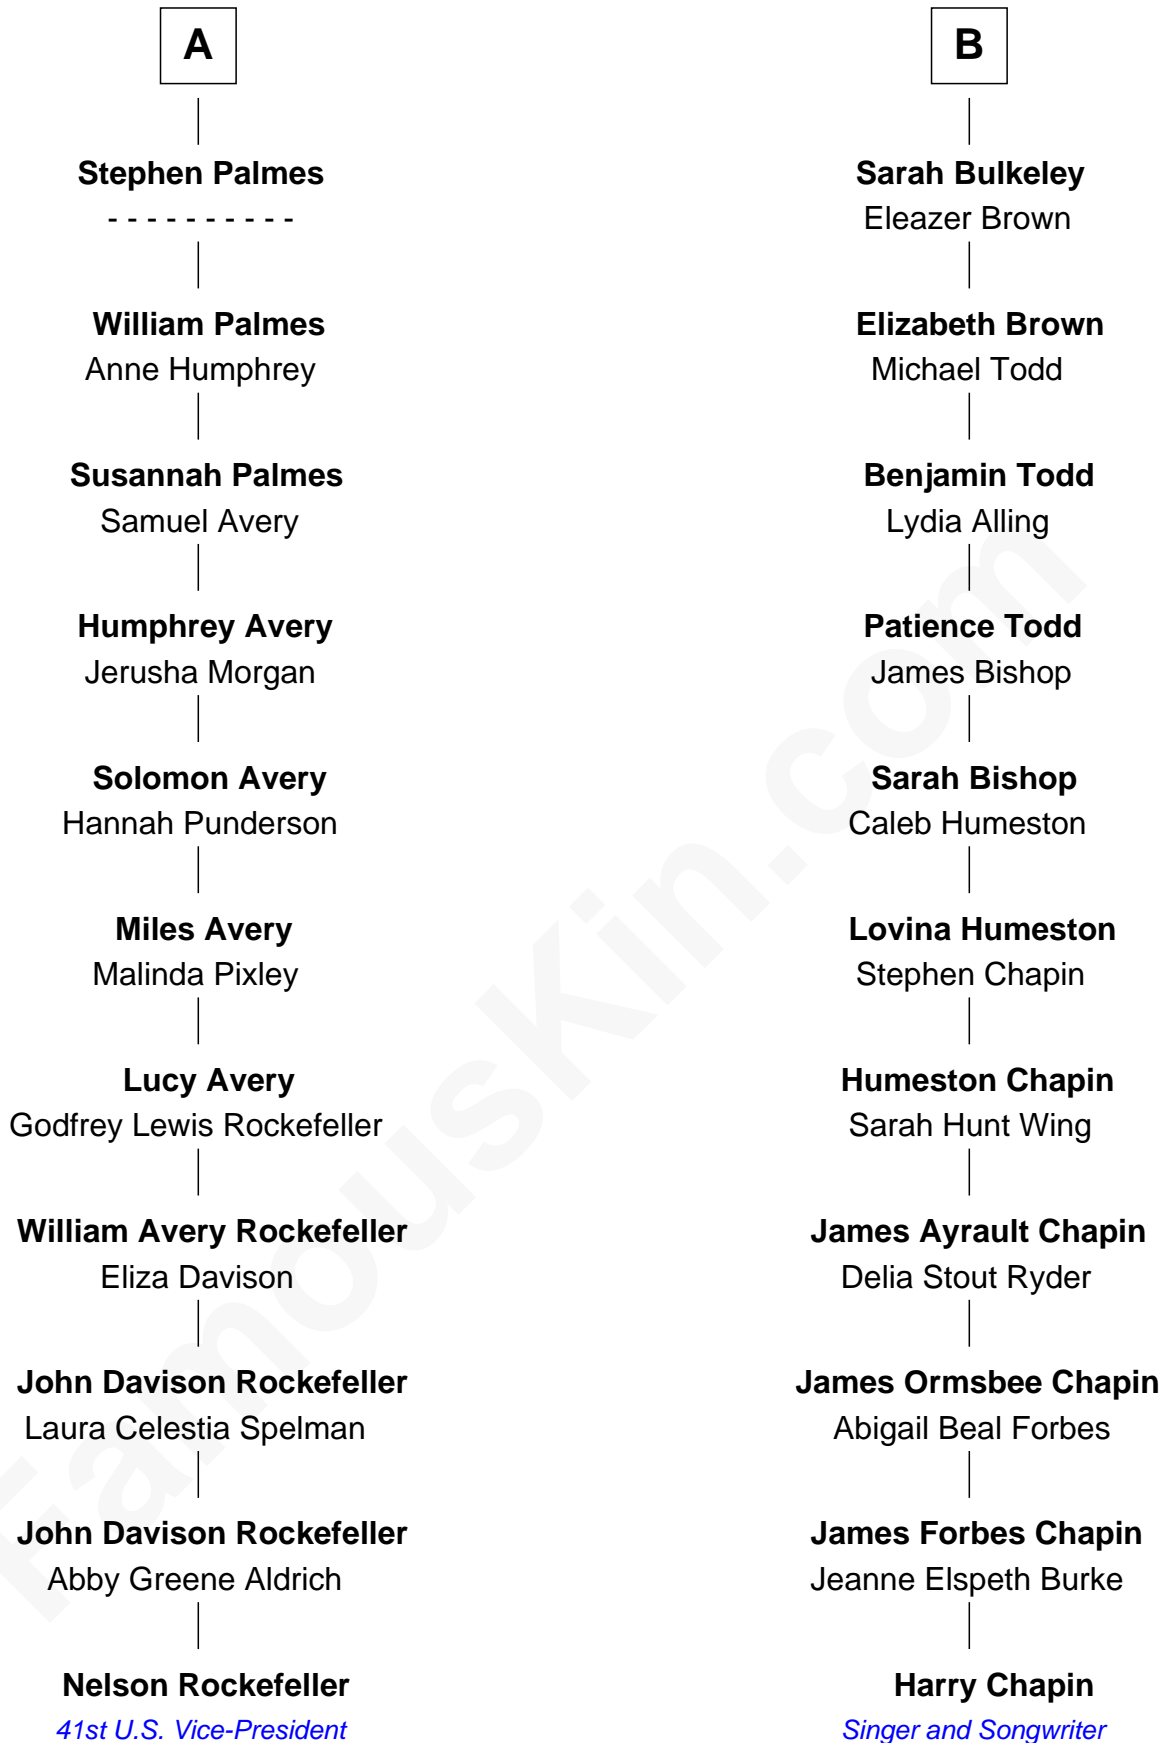

FamousKin.com Relationship Chart of

Nelson Rockefeller
41st U.S. Vice-President

17th cousin of

Harry Chapin
Singer and Songwriter

Sir Robert Corbet
Margaret - - - - -

Harry Chapin photo by [Larry D. Moore](#) (CC BY-SA 3.0)