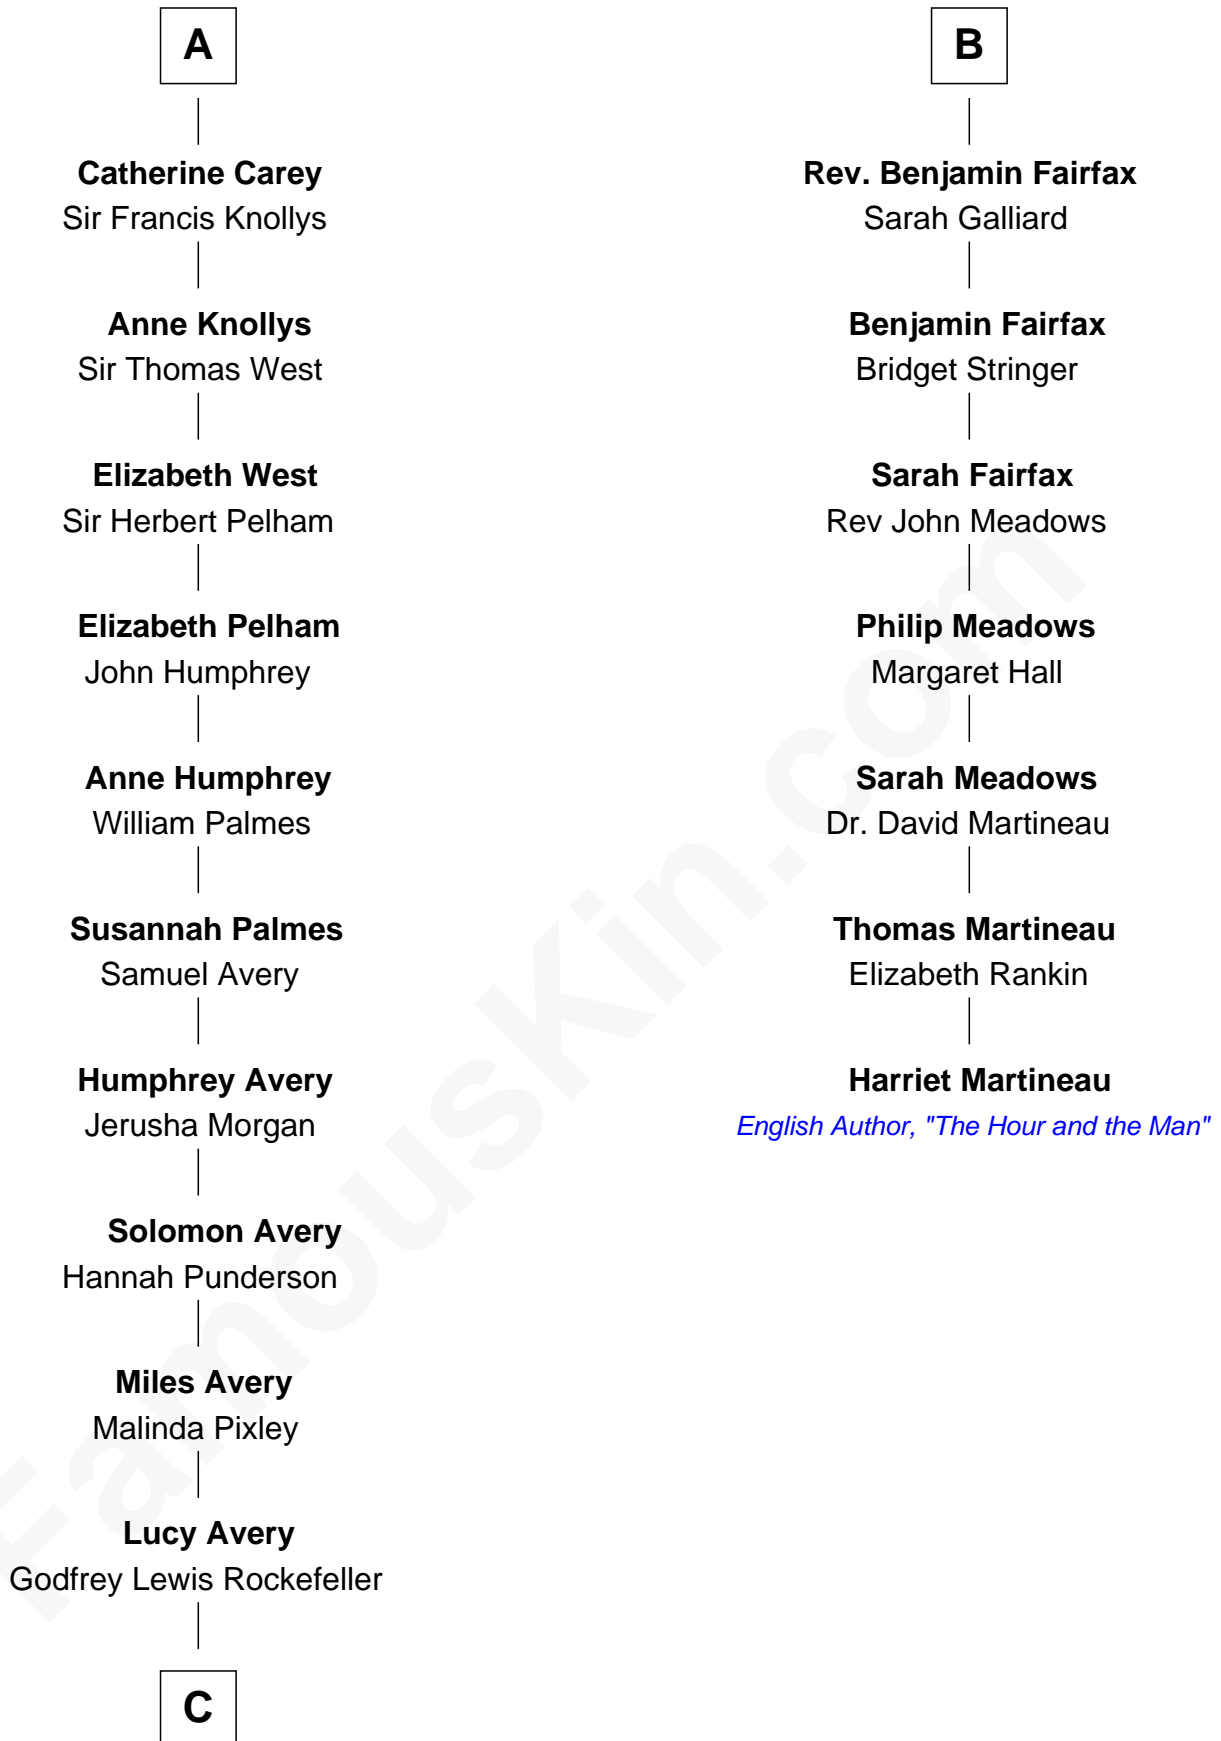

FamousKin.com Relationship Chart of

Nelson Rockefeller

41st U.S. Vice-President

13th cousin 7 times removed of

Harriet Martineau

Author of The Hour and the Man

Thomas de Berkeley

*with wife
Margaret de Mortimer*

*with wife
Katherine de Clyvedon*

Maurice de Berkeley
Elizabeth le Despencer

Sir John Berkeley
Elizabeth Betteshorne

Thomas de Berkeley
Margaret de Lisle

Eleanor Berkeley
Sir Richard Poynings

Elizabeth de Berkeley
Richard de Beauchamp

Eleanor Poynings
Sir Henry Percy

Eleanor Beauchamp
Edmund Beaufort

Margaret Percy
Sir William Gascoigne

Eleanor Beaufort
Sir Robert Spencer

Agnes Gascoigne
Sir Thomas Fairfax

Margaret Spencer
Sir Thomas Carey

William Fairfax

Sir William Carey
Mary Boleyn

John Fairfax
Mary Birch

A

B

C

William Avery Rockefeller

Eliza Davison