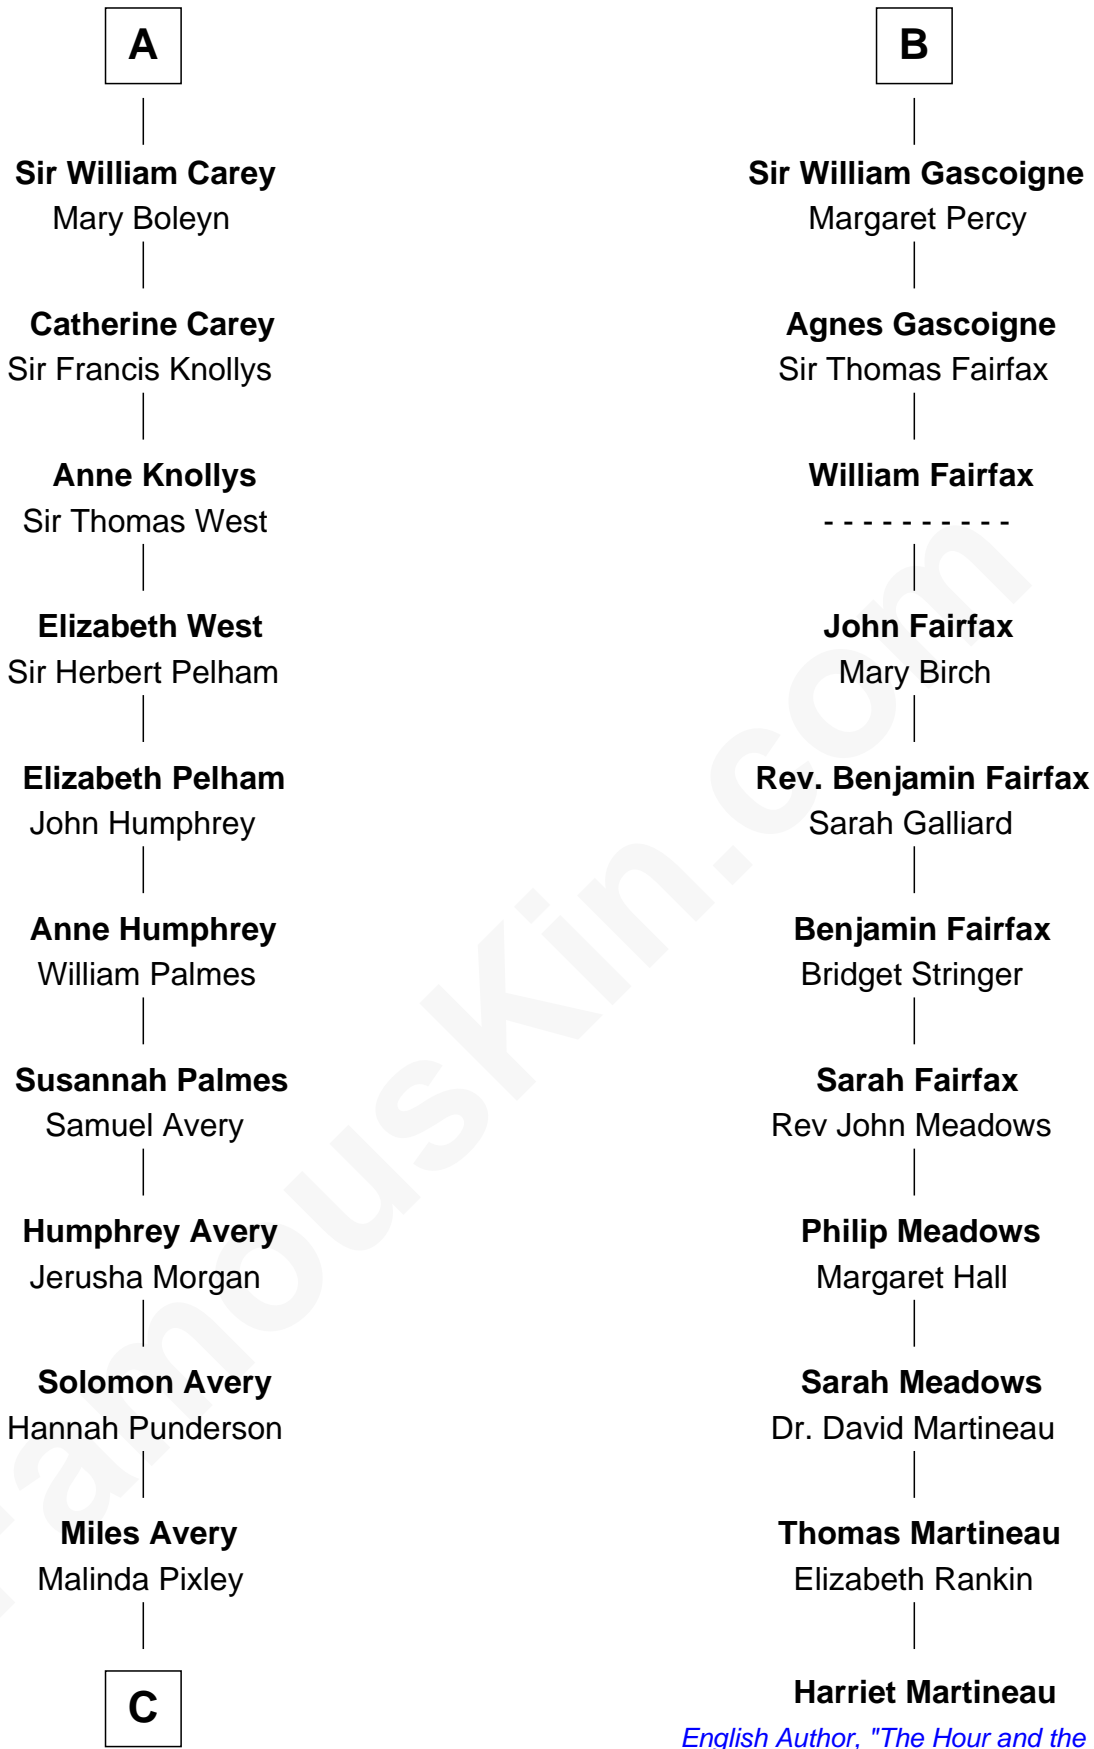

# FamousKin.com Relationship Chart of

**Nelson Rockefeller**

*41st U.S. Vice-President*

17th cousin 4 times removed of

**Harriet Martineau**

*Author of The Hour and the Man*

**Sir Gilbert de Clare**

Joan of Acre

**C**

—  
**Lucy Avery**

Godfrey Lewis Rockefeller

—  
**William Avery Rockefeller**

Eliza Davison

—  
**John Davison Rockefeller**

Laura Celestia Spelman

—  
**John Davison Rockefeller**

Abby Greene Aldrich

—  
**Nelson Rockefeller**

*41st U.S. Vice-President*

FamousKin.com